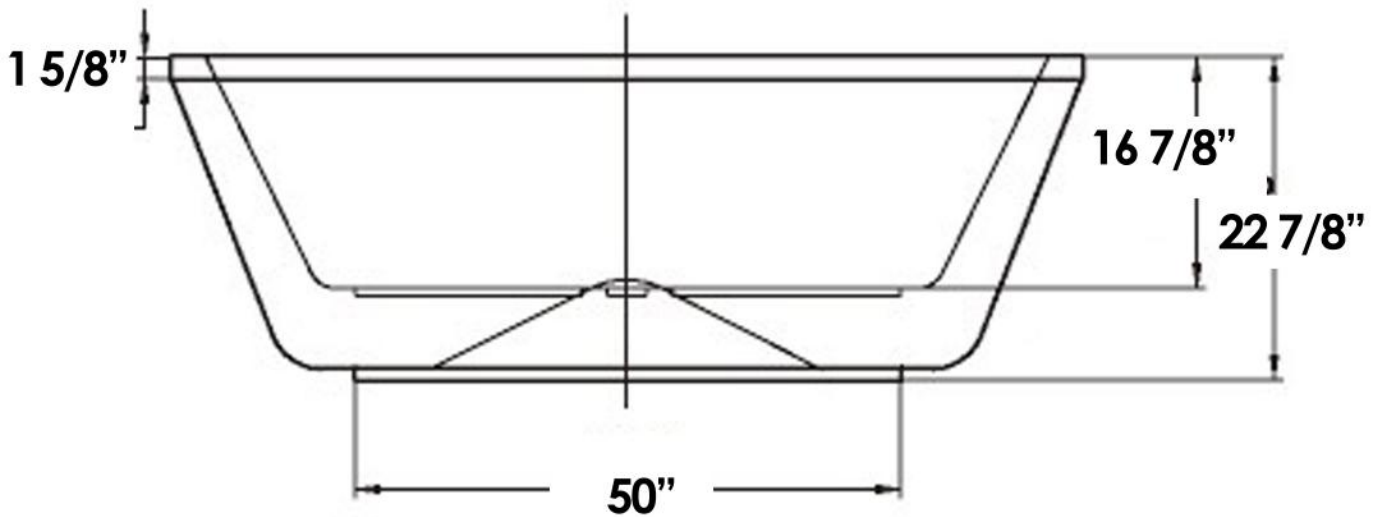

 Whitehaus®

WHDB170BATH

LIVE WITH STYLE!

 kitchensource.com

1.800.667.8721