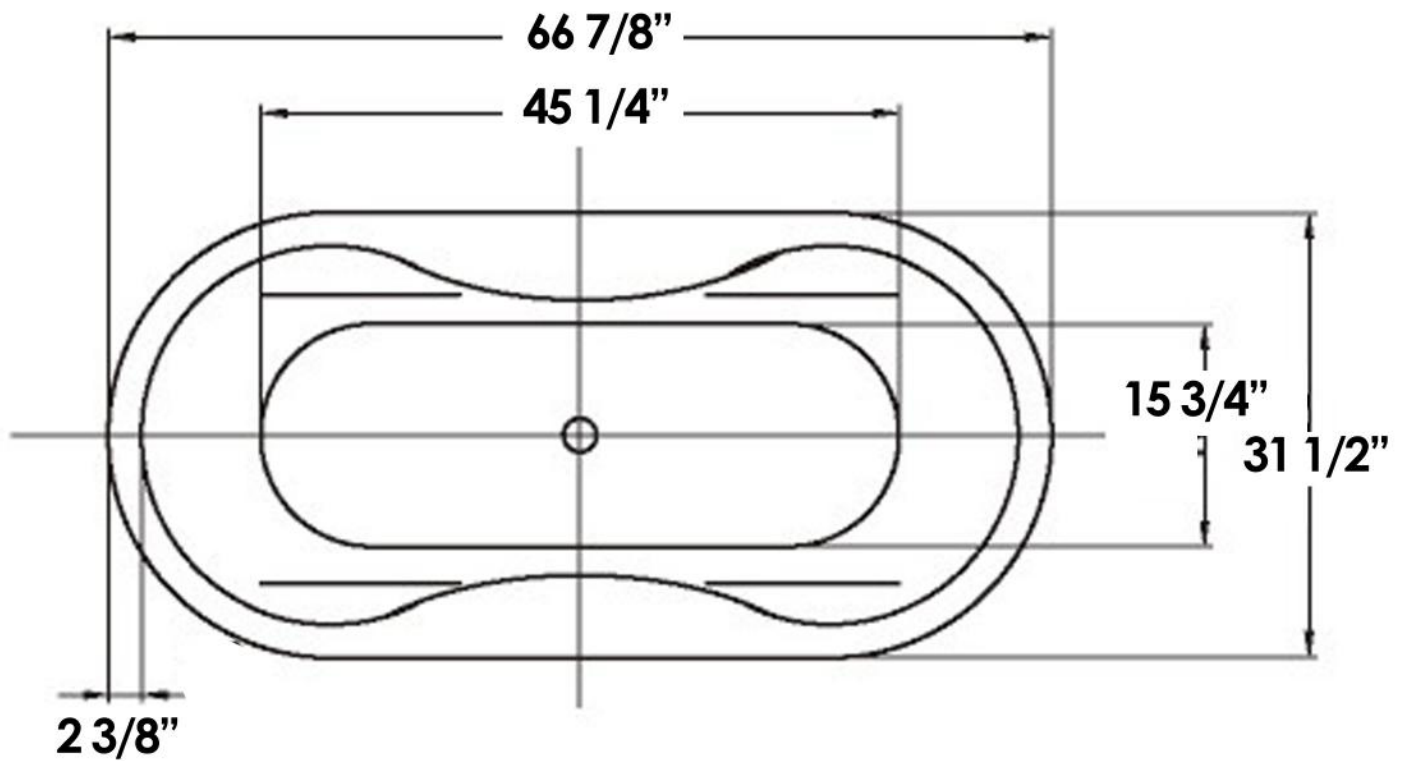

 Whitehaus®

WHDB170BATH

LIVE WITH STYLE!

 kitchensource.com

1.800.667.8721