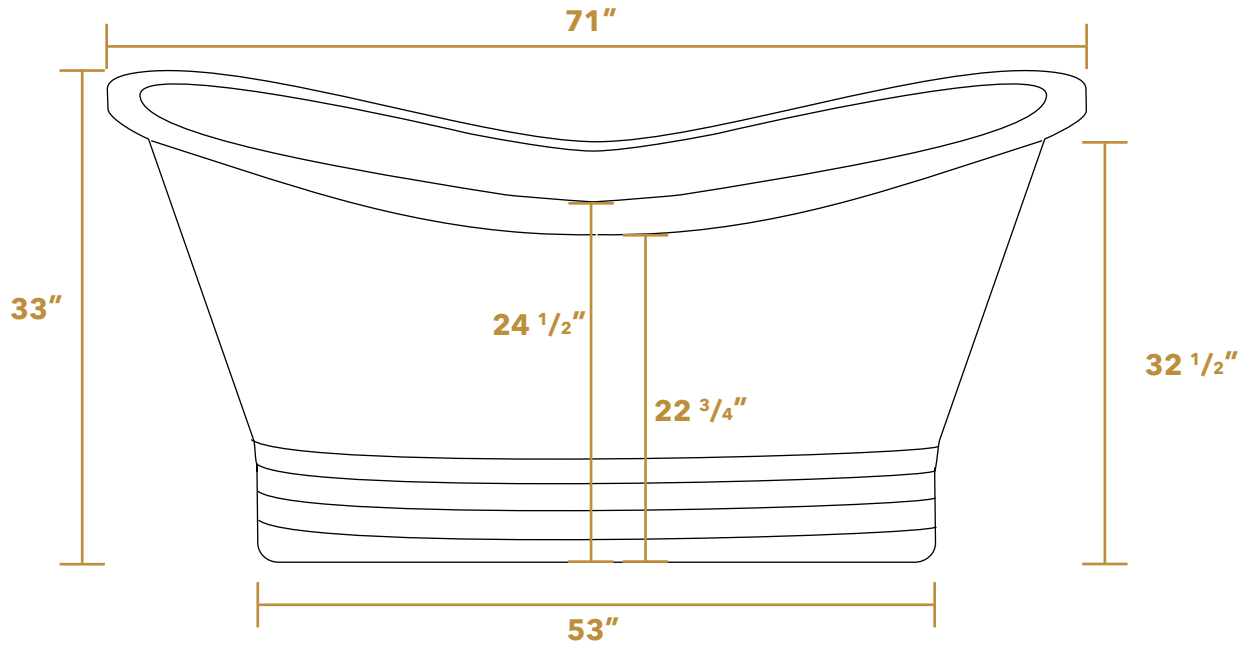

WHCT-1001

SIDE

TOP

LIVE WITH STYLE!

 [kitchensource.com](https://www.kitchensource.com)

1.800.667.8721