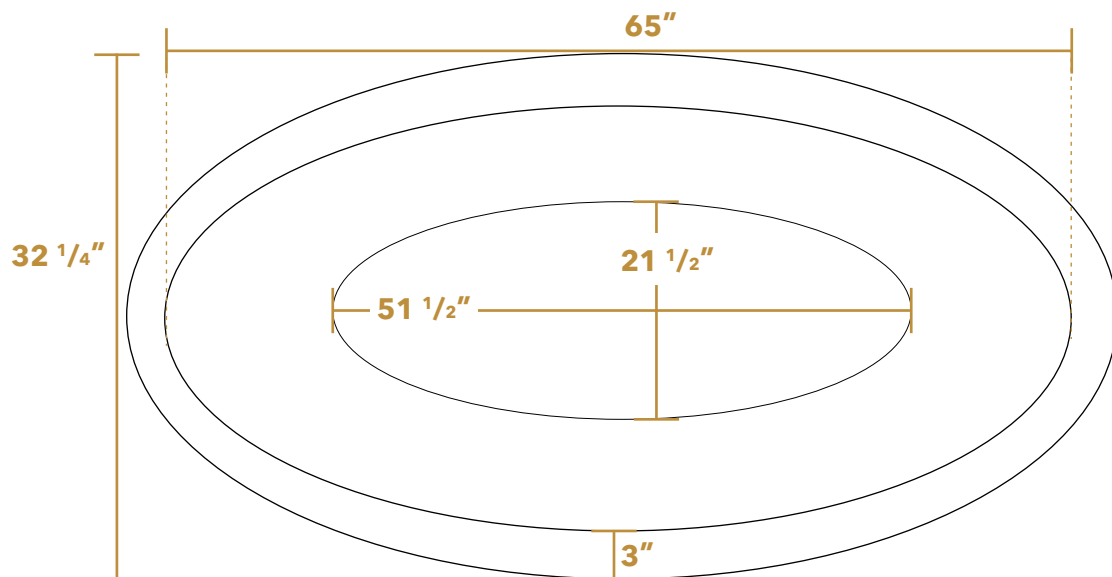

WHCT-1001

SIDE

TOP

LIVE WITH STYLE!

 [kitchensource.com](https://www.kitchensource.com)

1.800.667.8721