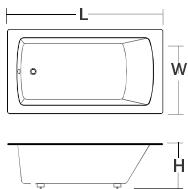

MEASUREMENTS:

- **Length:** 57.5" / 1461mm
- **Width:** 34.5" / 876mm
- **Height:** 20" / 508mm

AVAILABLE COLOURS:

White -WHT-

Biscuit -BIS-

Black -BLK-

CONFIGURATIONS:

- Texture Bottom
- Integral armrest

SHIPPING INFORMATION

- **Length:** 62" / 1575mm
- **Width:** 38" / 965mm
- **Height:** 26" / 660mm
- **Net Weight:** 32 kg / 71 lbs
- **Gross Weight:** 38 kg / 84 lbs

TUB WARRANTY:

Valley Acrylic's Undermount bathtubs have a limited warranty for residential use for a period of **20 years** from the original purchase date, against any failure from improper manufacturing defects.