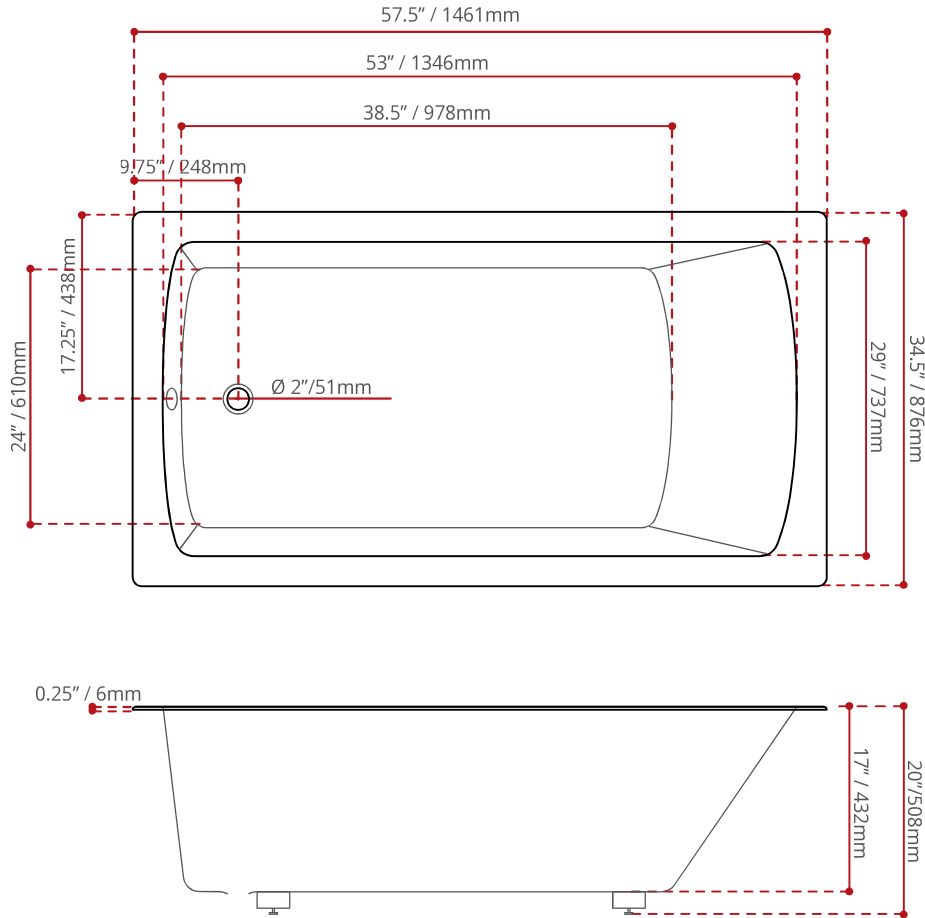

MEASUREMENTS:

- **Length:** 57.5" / 1461mm
- **Width:** 34.5" / 876mm
- **Height:** 20" / 508mm

AVAILABLE COLOURS:

White -WHT-

Biscuit -BIS-

Black -BLK-

CONFIGURATIONS:

- Texture Bottom
- Integral armrest

SHIPPING INFORMATION

- **Length:** 62" / 1575mm
- **Width:** 38" / 965mm
- **Height:** 26" / 660mm
- **Net Weight:** 32 kg / 71 lbs
- **Gross Weight:** 38 kg / 84 lbs

TUB WARRANTY:

Valley Acrylic's Undermount bathtubs have a limited warranty for residential use for a period of **20 years** from the original purchase date, against any failure from improper manufacturing defects.

WATER DEPTH

13.5" / 343mm
Drain to overflow

CAPACITY

54 gal.
204 litres of water

PUMP LOCATION OPTIONS:

JETTING OPTIONS:

- Lateral Air jets
- Air illusion jets
- Santé Air
- Square zen jets
- Neck-Jet massage system
- Whirlpool jets
- V-Masseuse
- Chromotherapy
- Aromatherapy
- Comfort Warm

DISCLAIMER:

Measurements may vary $\pm \frac{1}{4}$ "
(Diagram Not to scale)