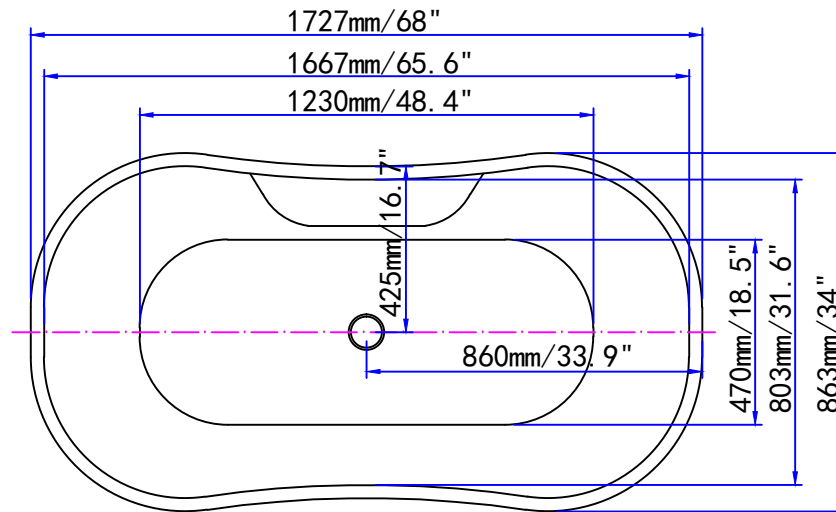

Streamline

N-901-68CFWH-DM

 **kitchensource.com**

 1.800.667.8721