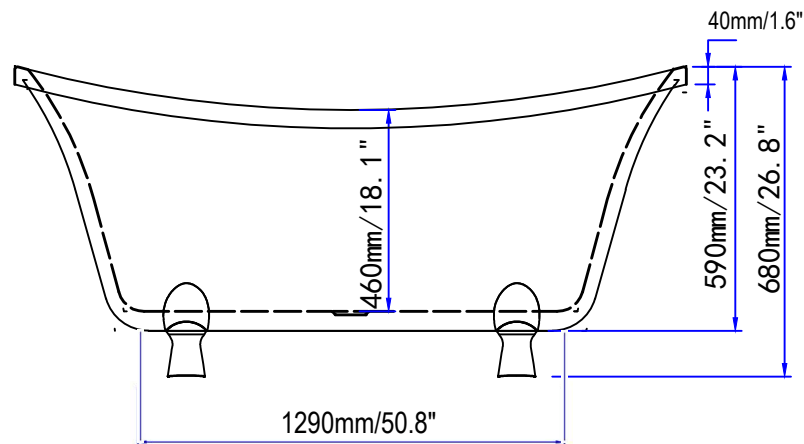

Streamline

N-901-68CFWH-DM

 **kitchensource.com**

 1.800.667.8721