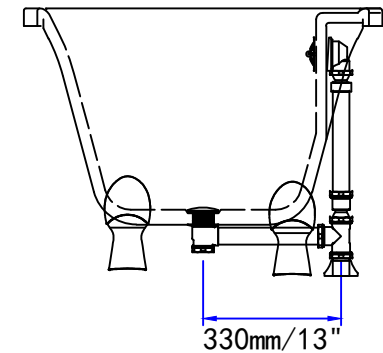

Streamline

N-901-68CFWH-DM

 **kitchensource.com**

 1.800.667.8721