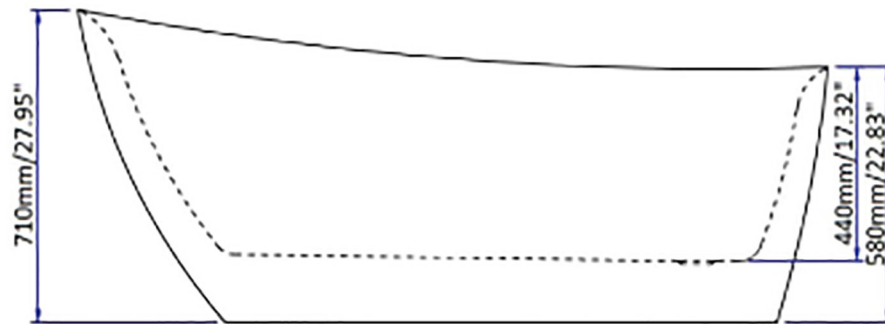

Streamline

 **kitchensource.com**

☎ 1.800.667.8721