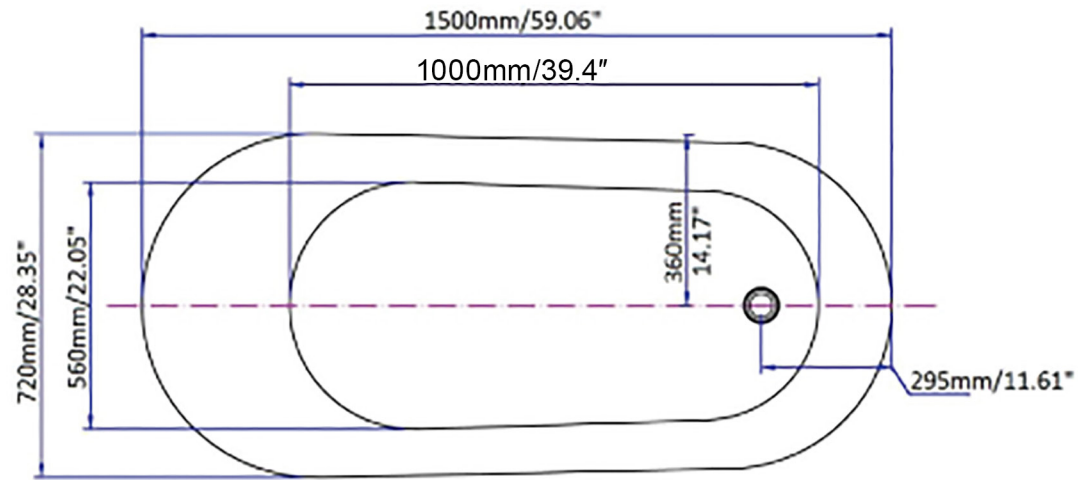

Streamline

 **kitchensource.com**

☎ 1.800.667.8721