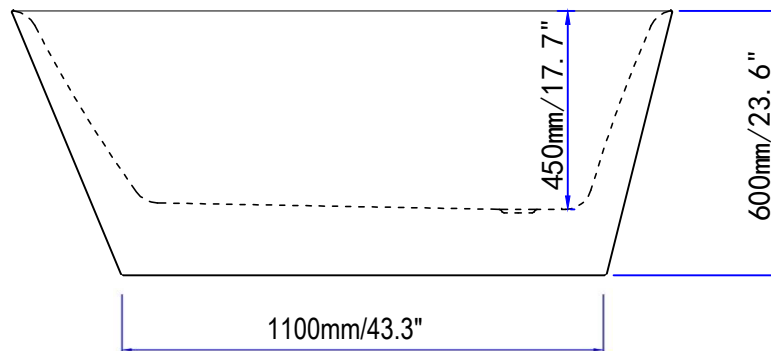

Streamline

N-1221-59FSWH-FM

 **kitchensource.com**

 1.800.667.8721