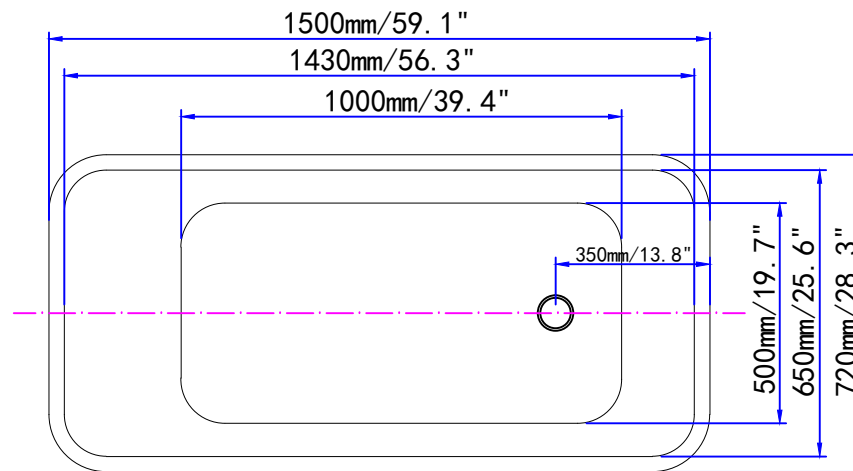

Streamline

N-1221-59FSWH-FM

 **kitchensource.com**

 1.800.667.8721