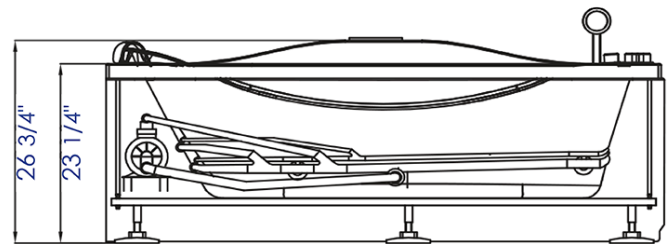

AM189ETL-R

6 ft Rectangular Right Drain Whirlpool Bathtub

EAGO USA

A. Control Panel B. Jet C. Valve D. Hand Shower
E. Drain F. Light G. Waterfall

Note: All product dimensions are approximate and should be verified on site prior to installation.