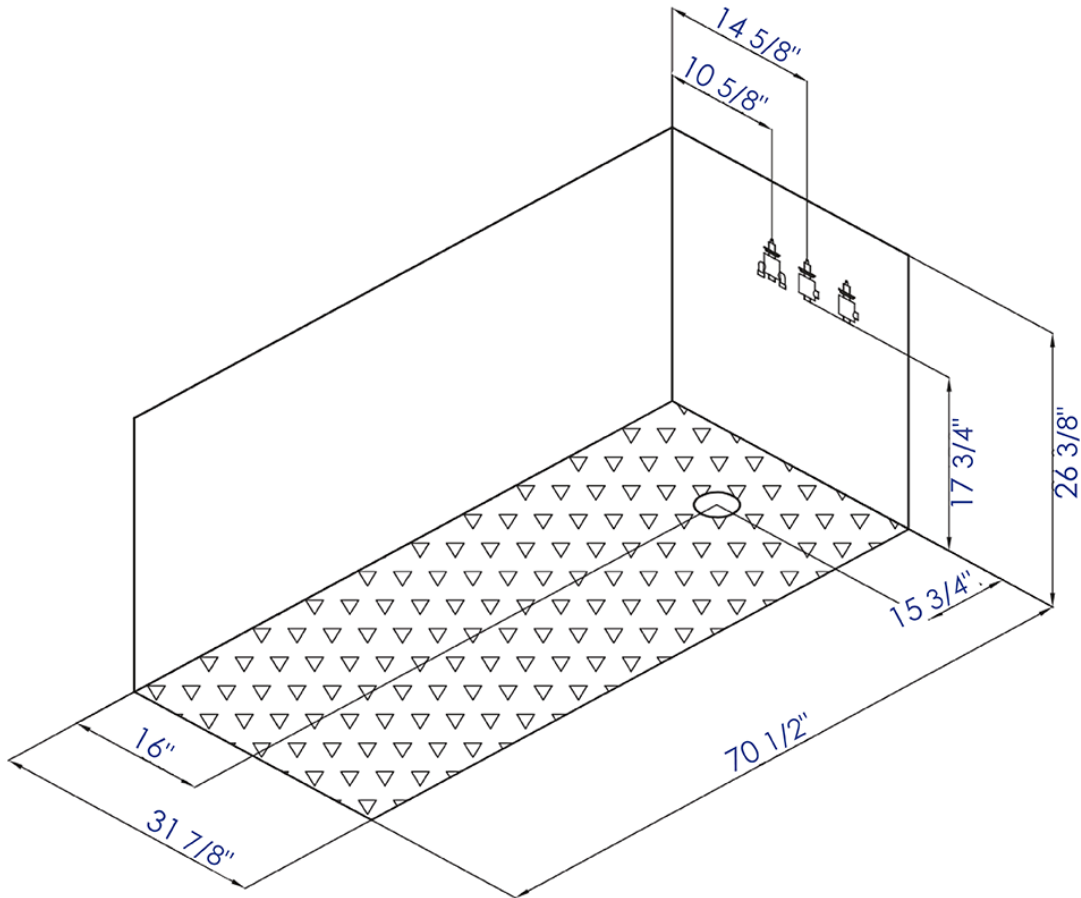

AM189ETL-R

6 ft Rectangular Right Drain Whirlpool Bathtub

EAGO USA

A. Control Panel B. Jet C. Valve D. Hand Shower
E. Drain F. Light G. Waterfall

Note: All product dimensions are approximate and should be verified on site prior to installation.