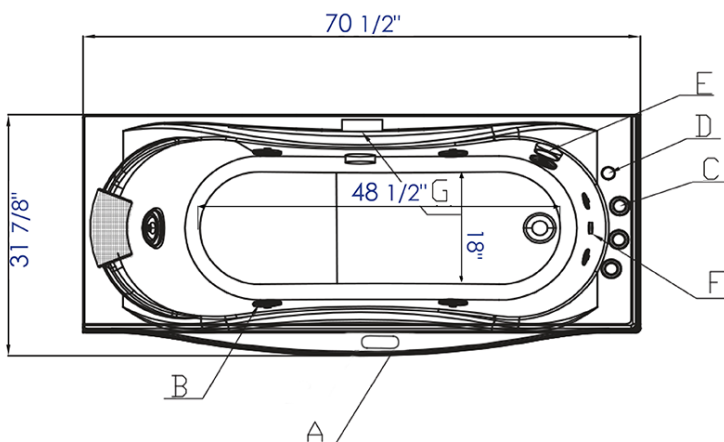

AM189ETL-R

6 ft Rectangular Right Drain Whirlpool Bathtub

EAGO USA

A. Control Panel B. Jet C. Valve D. Hand Shower
E. Drain F. Light G. Waterfall

Note: All product dimensions are approximate and should be verified on site prior to installation.