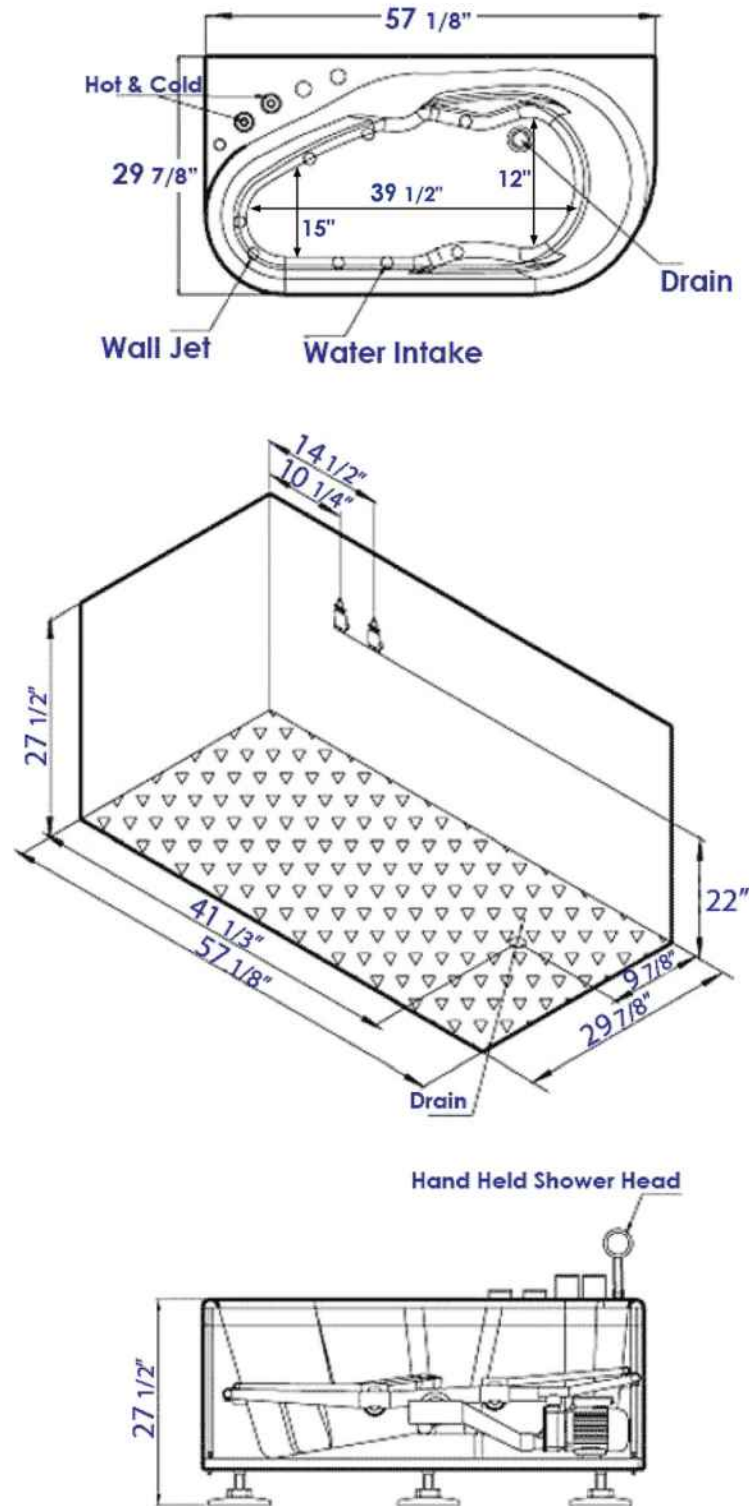

AM175-L

57" White Acrylic Corner Jetted Whirlpool Bathtub  
w/ Fixtures

EAGO USA

**Note:** All product dimensions are approximate and should be verified on site prior to installation.

[kitchensource.com](http://kitchensource.com)