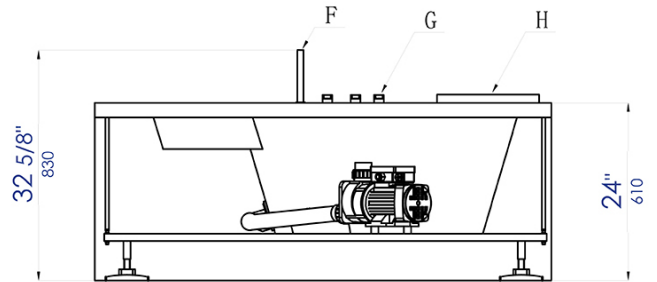

**AM156ETL**

5 ft Clear Corner Acrylic Whirlpool Bathtub for Two

**EAGO** USA

- |                  |                |           |           |
|------------------|----------------|-----------|-----------|
| A, Control panel | B, Light       | C, Jet    | D, Drain  |
| E, Waterfall     | F, Hand shower | G, Faucet | H, Pillow |