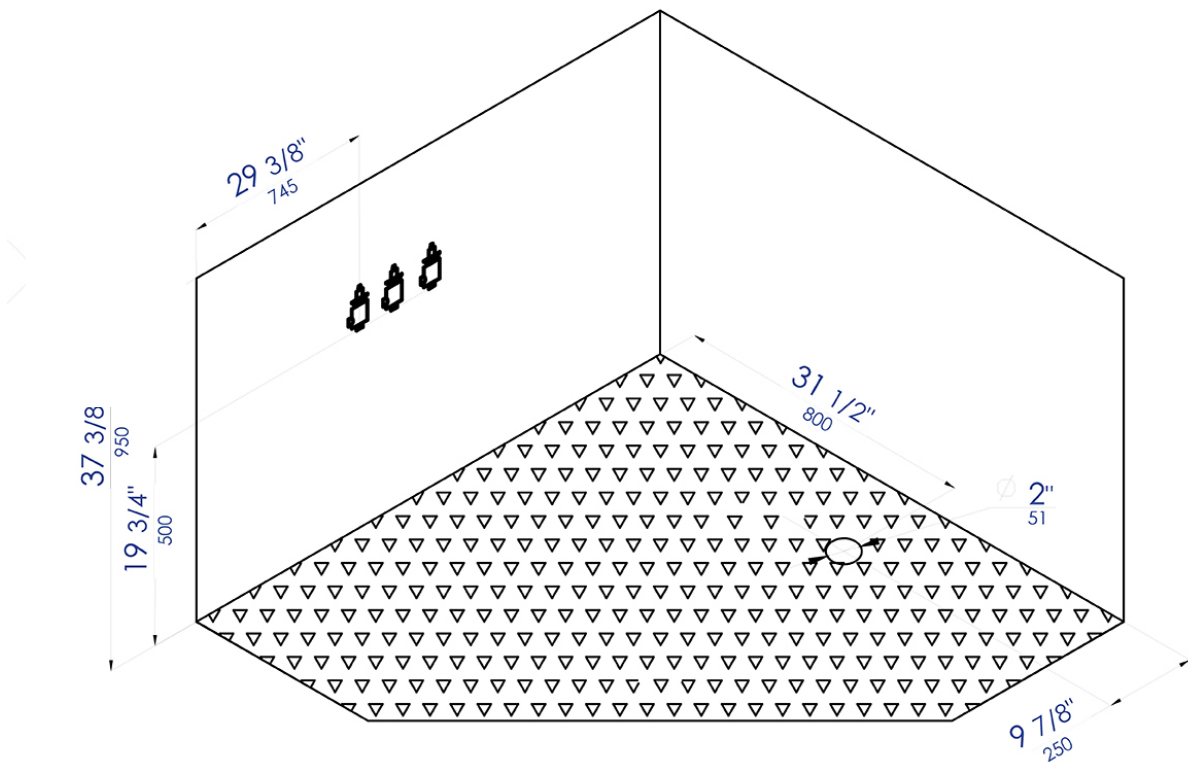

**AM156ETL**

5 ft Clear Corner Acrylic Whirlpool Bathtub for Two

**EAGO** USA

- |                  |                |           |           |
|------------------|----------------|-----------|-----------|
| A, Control panel | B, Light       | C, Jet    | D, Drain  |
| E, Waterfall     | F, Hand shower | G, Faucet | H, Pillow |