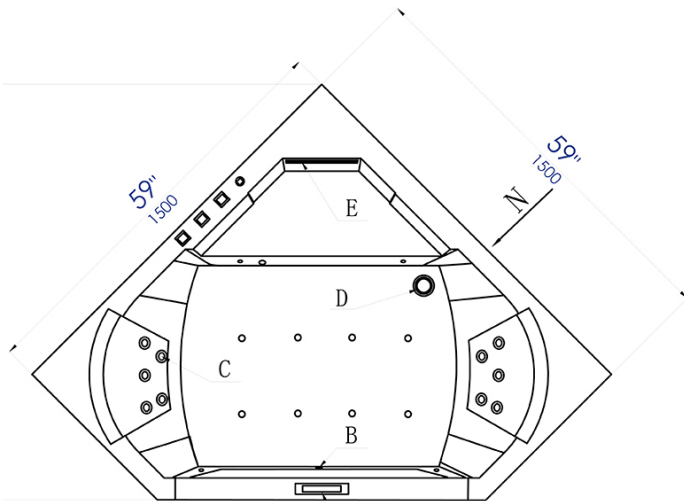

**AM156ETL**

5 ft Clear Corner Acrylic Whirlpool Bathtub for Two

**EAGO** USA

- |                  |                |           |           |
|------------------|----------------|-----------|-----------|
| A, Control panel | B, Light       | C, Jet    | D, Drain  |
| E, Waterfall     | F, Hand shower | G, Faucet | H, Pillow |