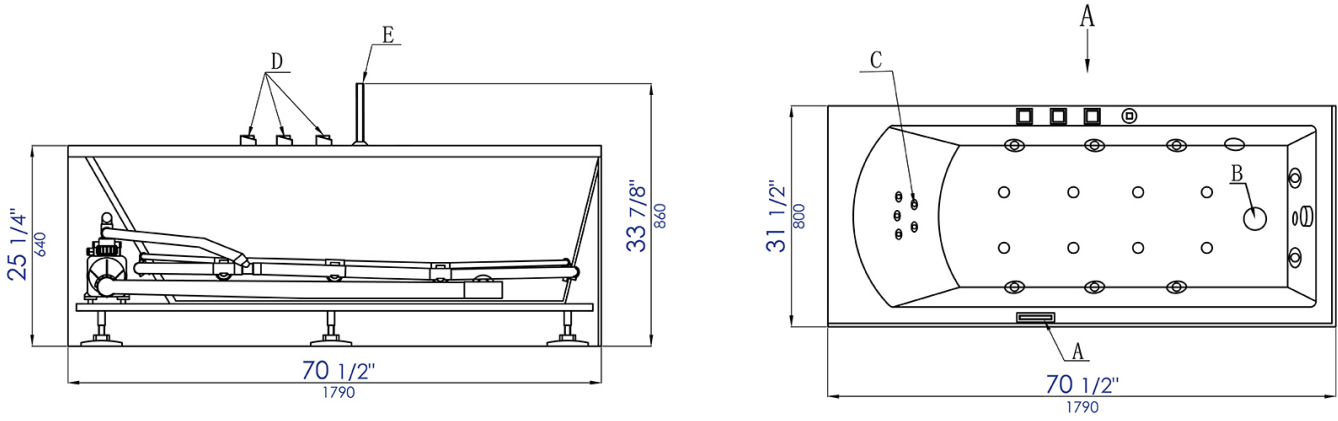

AM154ETL-R6

6 ft Acrylic White Rectangular Whirlpool Bathtub
w Fixtures

EAGO USA

- A、Control panel
- B、Drain
- C、Jet
- D、Faucet
- E、Hand shower

●●kitchensource.com
1.800.667.8721