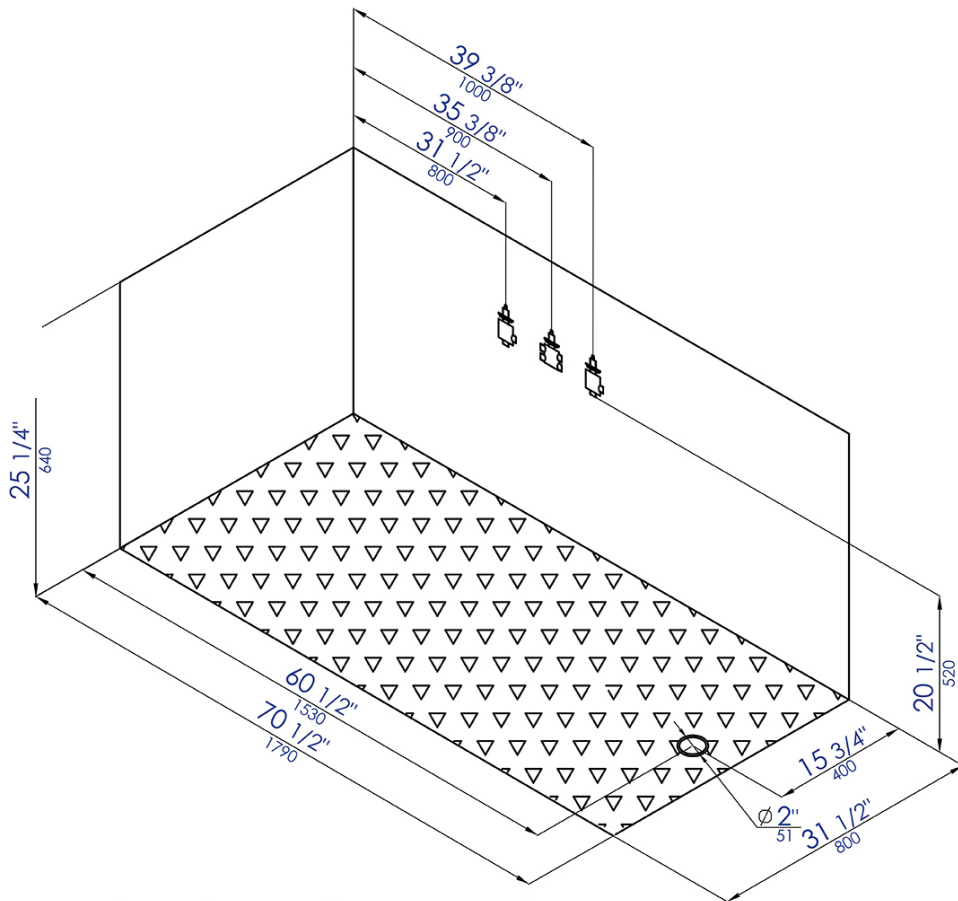

AM154ETL-R6

6 ft Acrylic White Rectangular Whirlpool Bathtub
w Fixtures

EAGO USA

- A、Control panel
- B、Drain
- C、Jet
- D、Faucet
- E、Hand shower

●●kitchensource.com
1.800.667.8721