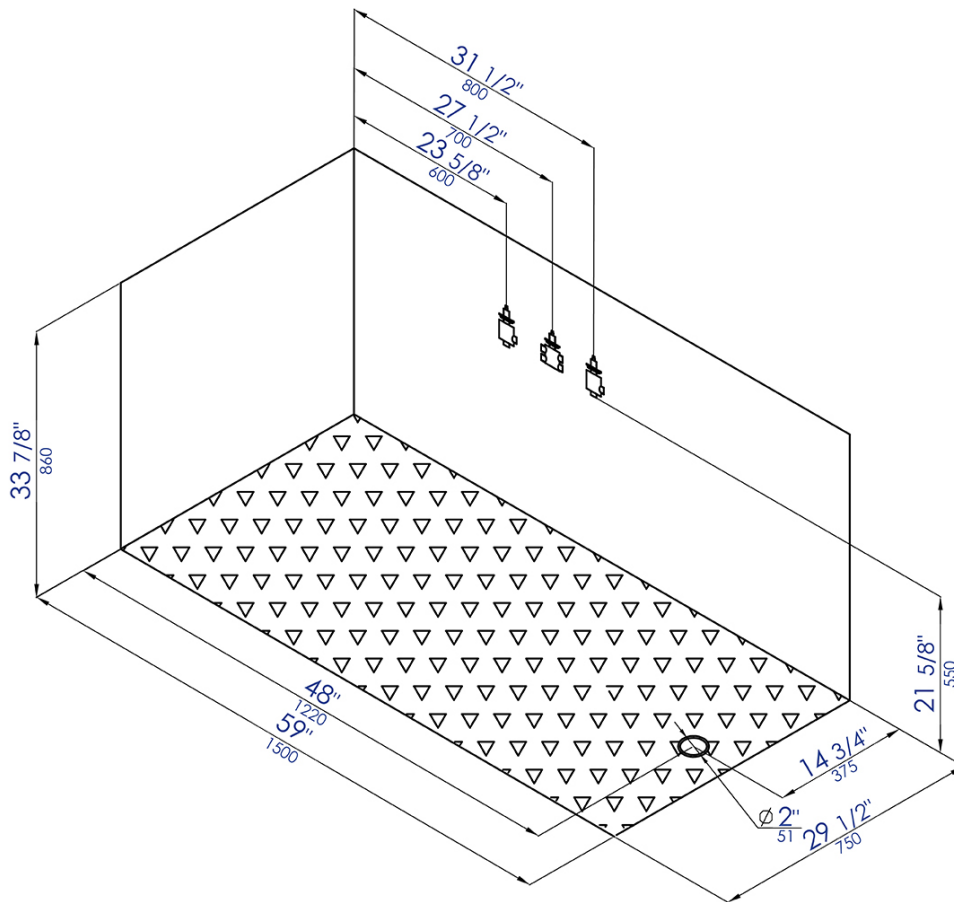

# AM154ETL-R5

5 ft Acrylic White Rectangular Whirlpool Bathtub  
w Fixtures

**EAGO** USA

- A, Control panel
- B, Drain
- C, Jet
- D, Faucet
- E, Hand shower

**∴kitchensource.com**  
☎ 1.800.667.8721