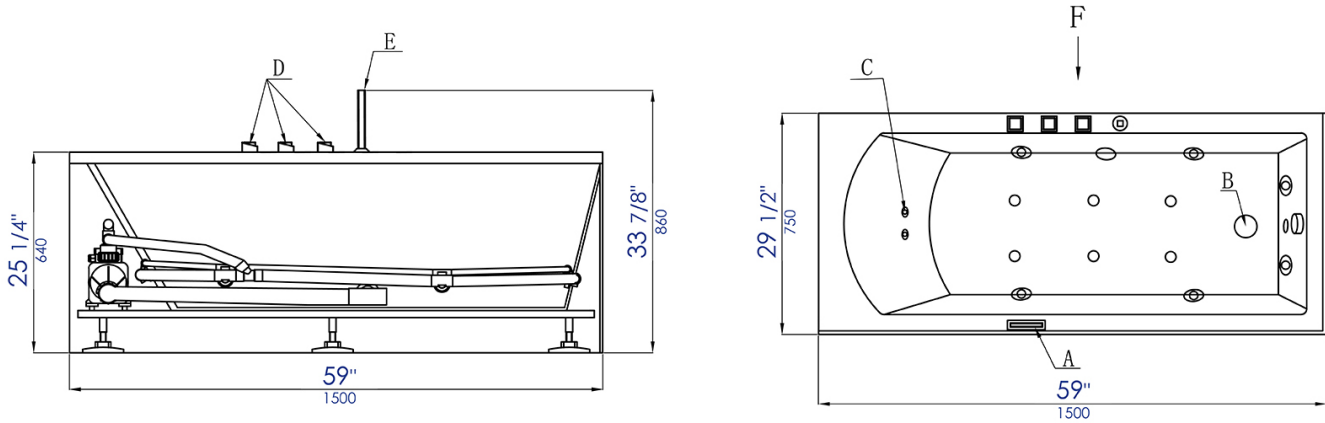

# AM154ETL-R5

5 ft Acrylic White Rectangular Whirlpool Bathtub  
w Fixtures

**EAGO** USA

- A, Control panel
- B, Drain
- C, Jet
- D, Faucet
- E, Hand shower

**∴kitchensource.com**  
☎ 1.800.667.8721