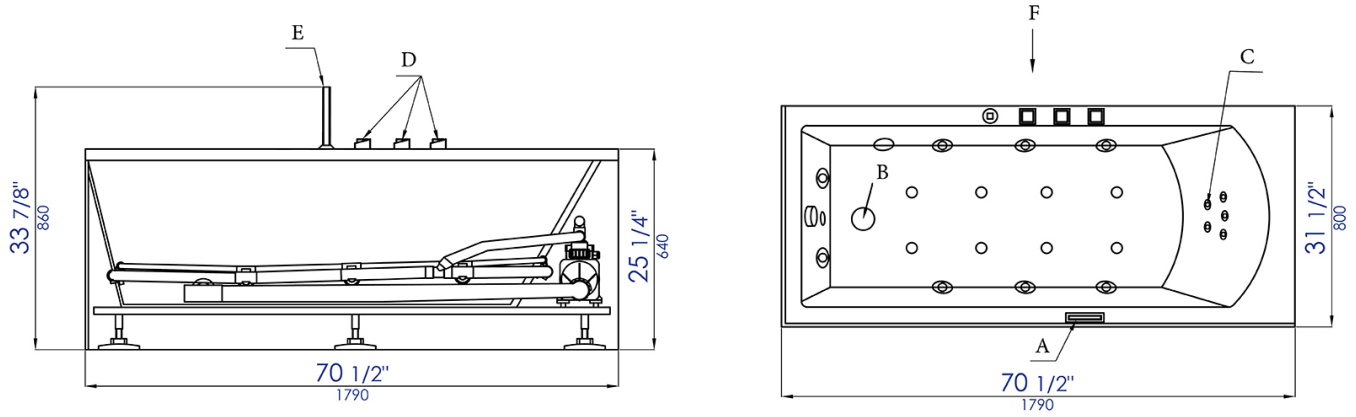

AM154ETL-L6

6 ft Acrylic White Rectangular Whirlpool Bathtub
w Fixtures

EAGO USA

- A, Control panel B, Drain C, Jet
- D, Faucet E, Hand shower

kitchensource.com
1.800.667.8721