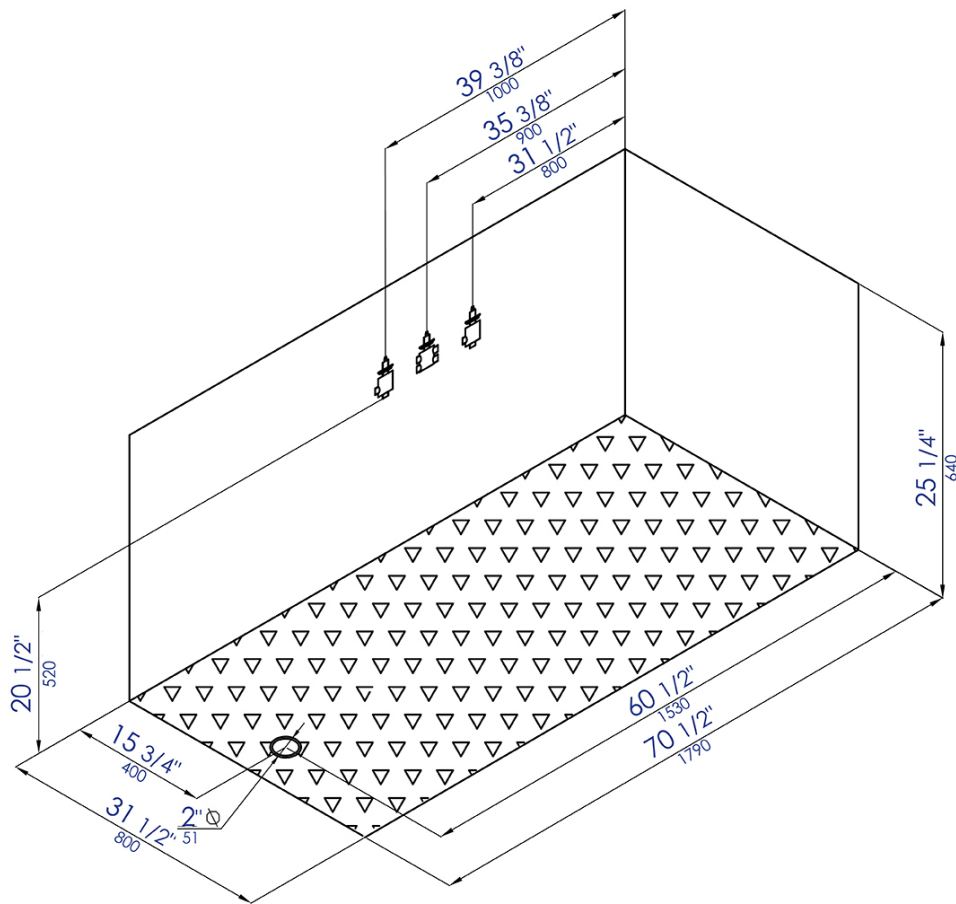

AM154ETL-L6

6 ft Acrylic White Rectangular Whirlpool Bathtub
w Fixtures

EAGO USA

- A, Control panel B, Drain C, Jet
- D, Faucet E, Hand shower

kitchensource.com
1.800.667.8721