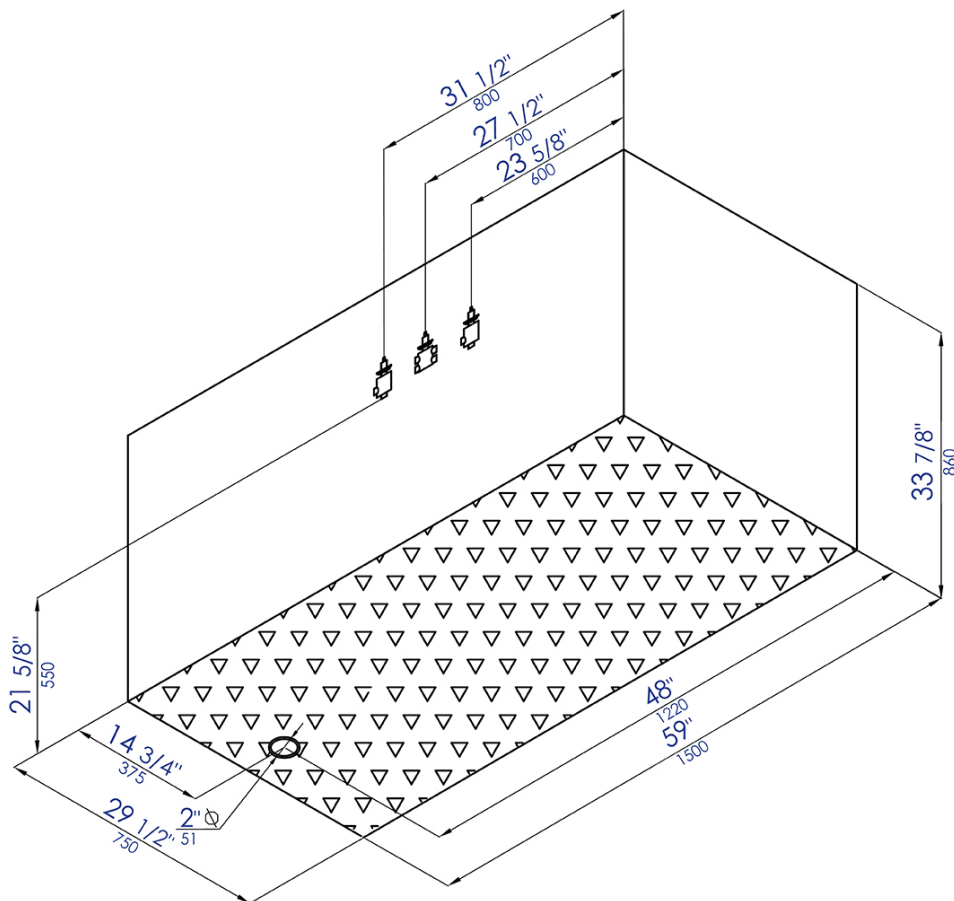

# AM154ETL-L5

5 ft Acrylic White Rectangular Whirlpool Bathtub  
w Fixtures

**EAGO** USA

- A, Control panel
- B, Drain
- C, Jet
- D, Faucet
- E, Hand shower

**kitchensource.com**  
1.800.667.8721