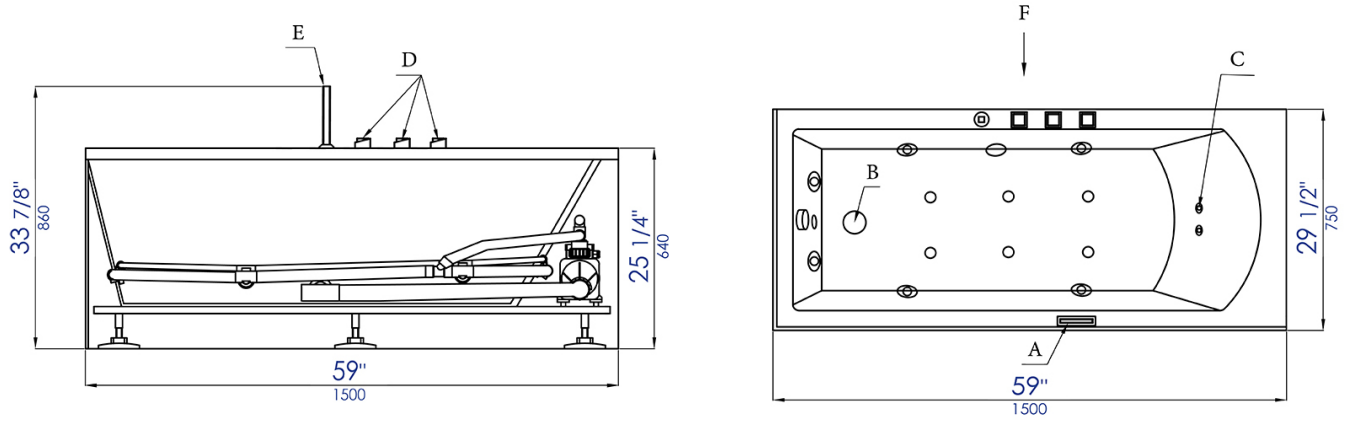

# AM154ETL-L5

5 ft Acrylic White Rectangular Whirlpool Bathtub  
w Fixtures

**EAGO** USA

- A, Control panel
- B, Drain
- C, Jet
- D, Faucet
- E, Hand shower

**kitchensource.com**  
1.800.667.8721