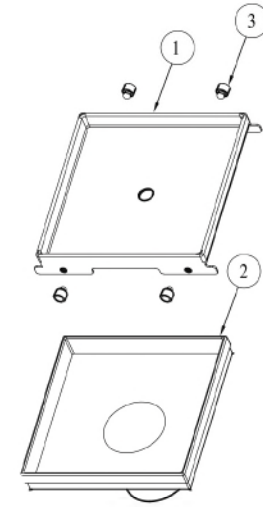

∴kitchensource.com
 ☎ 1.800.667.8721

NO	DESCRIPTION	QTY	MATERIAL	SIZE
1	Shower drain cover	1	SUS304	5"X5"X3/4"(18G)
2	plastic connectors	4	PP	∅3/8" X 3/4"
3	Shower drain stand	1	SUS304	5 1/8" X 5 1/8" X 3 1/8"(18G)