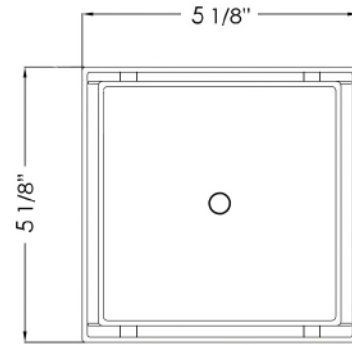

∴kitchensource.com
 ☎ 1.800.667.8721

NO	DESCRIPTION	QTY	MATERIAL	SIZE
1	Shower drain cover	1	SUS304	5"X5"X3/4"(18G)
2	plastic connectors	4	PP	∅3/8" X 3/4"
3	Shower drain stand	1	SUS304	5 1/8" X 5 1/8" X 3 1/8"(18G)