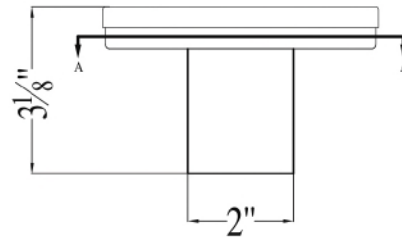

∴kitchensource.com
 ☎ 1.800.667.8721

NO	DESCRIPTION	QTY	MATERIAL	SIZE
1	Shower drain cover	1	SUS304	5"X5"X3/4"(18G)
2	plastic connectors	4	PP	∅3/8" X 3/4"
3	Shower drain stand	1	SUS304	5 1/8" X 5 1/8" X 3 1/8"(18G)