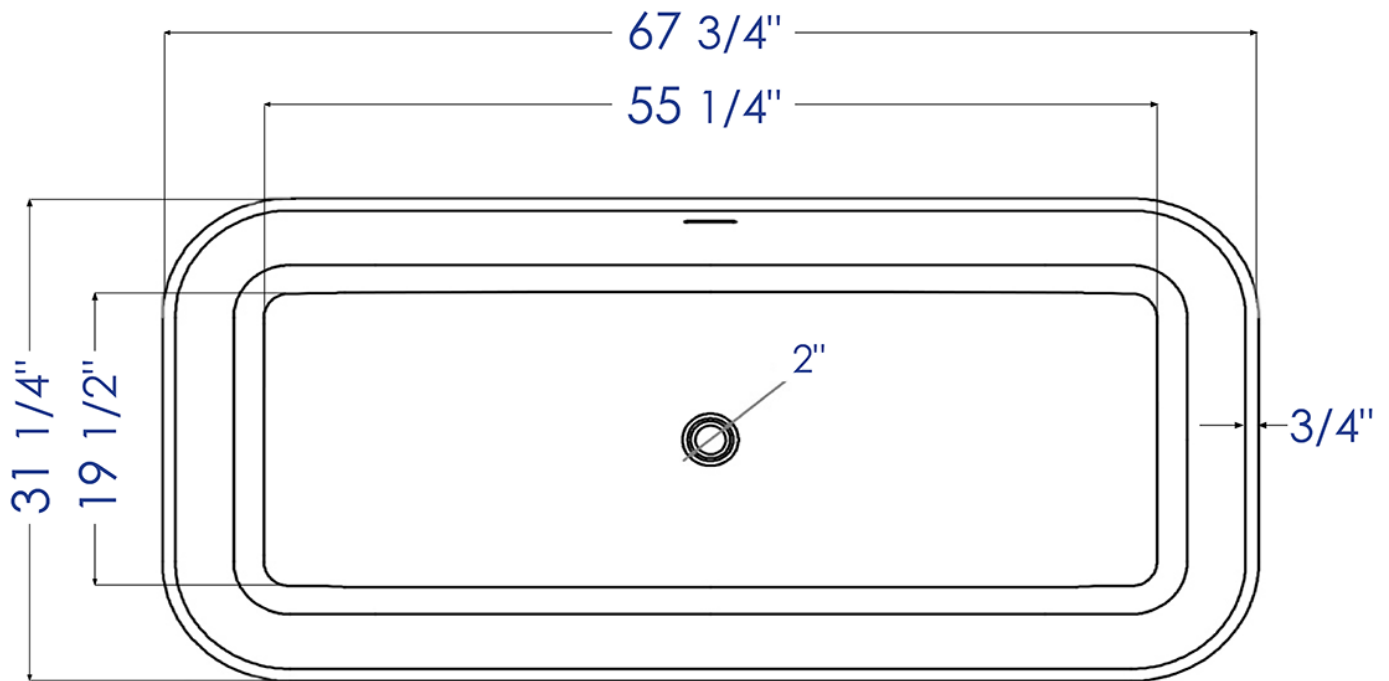

AB9952

67" White Rectangular Solid Surface
Smooth Resin Soaking Bathtub

Please Note: Due to thermal expansion and contraction, the total dimension of the tub will have +2% error, these dimensions are for reference only.