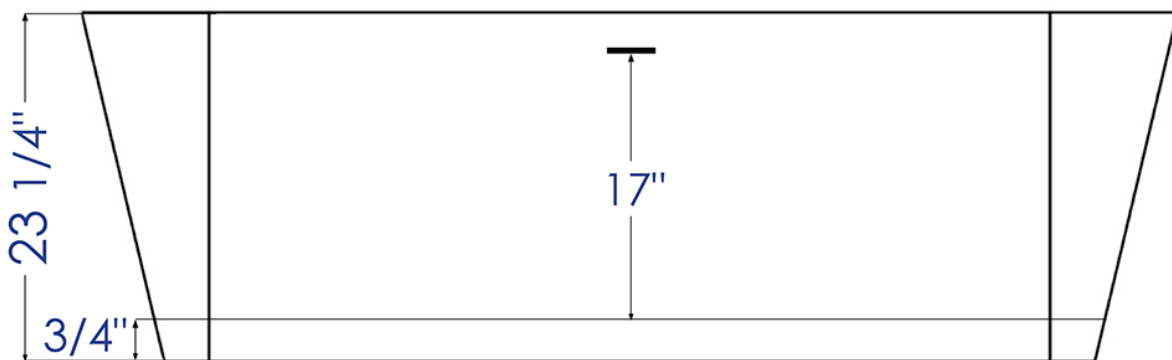

AB9952

67" White Rectangular Solid Surface
Smooth Resin Soaking Bathtub

Please Note: Due to thermal expansion and contraction, the total dimension of the tub will have +2% error, these dimensions are for reference only.