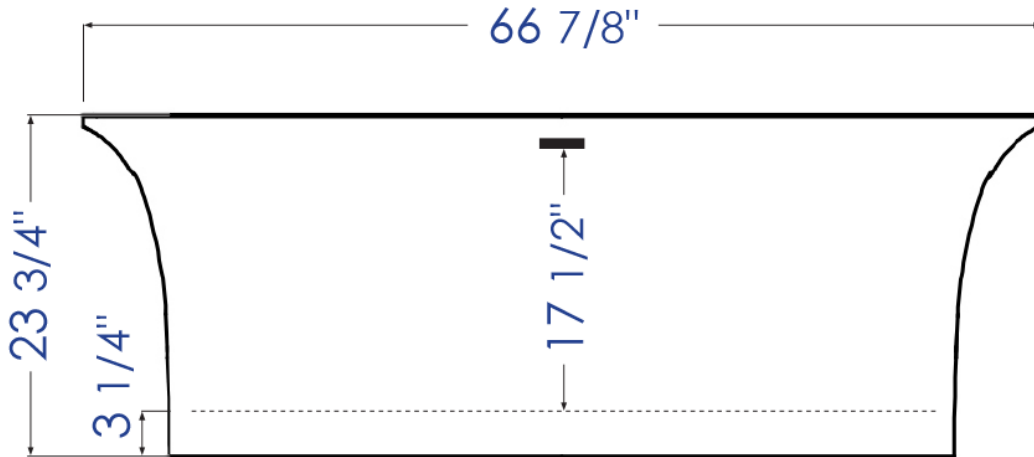

AB9942

67" White Rectangular Solid Surface Smooth Resin Soaking Bathtub

Please Note: Due to thermal expansion and contraction, the total dimension of the tub will have +2% error, these dimensions are for reference only.