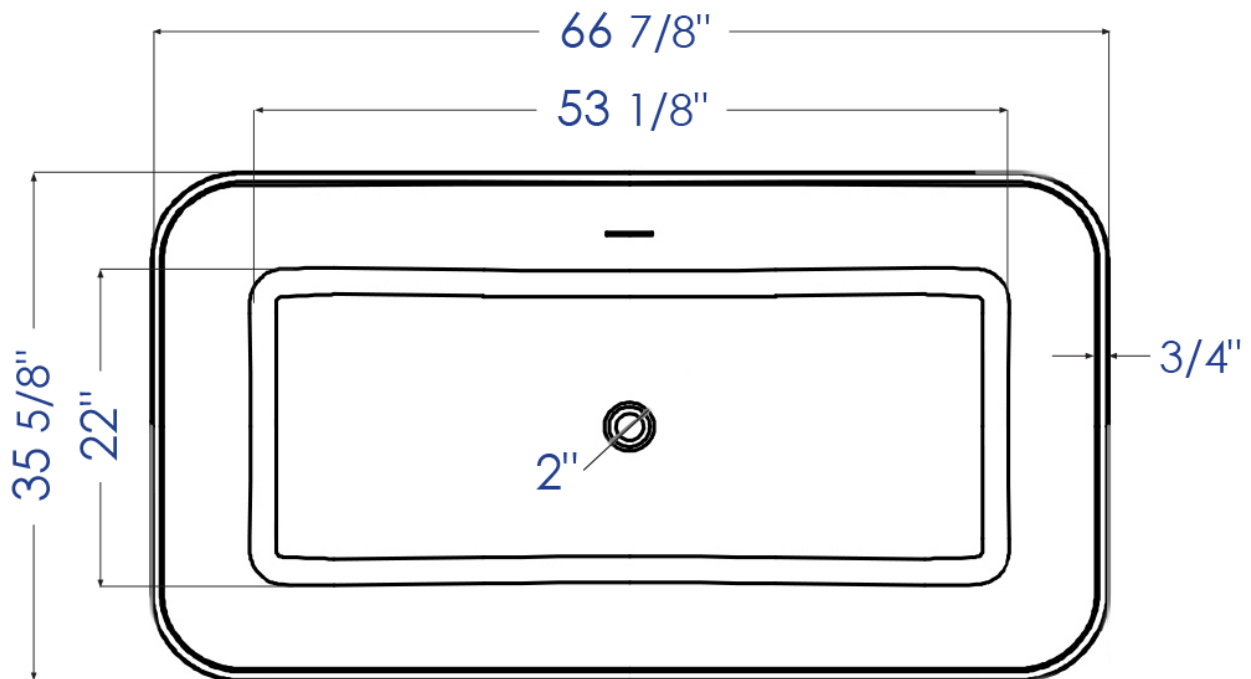

AB9942

67" White Rectangular Solid Surface Smooth Resin Soaking Bathtub

Please Note: Due to thermal expansion and contraction, the total dimension of the tub will have +2% error, these dimensions are for reference only.