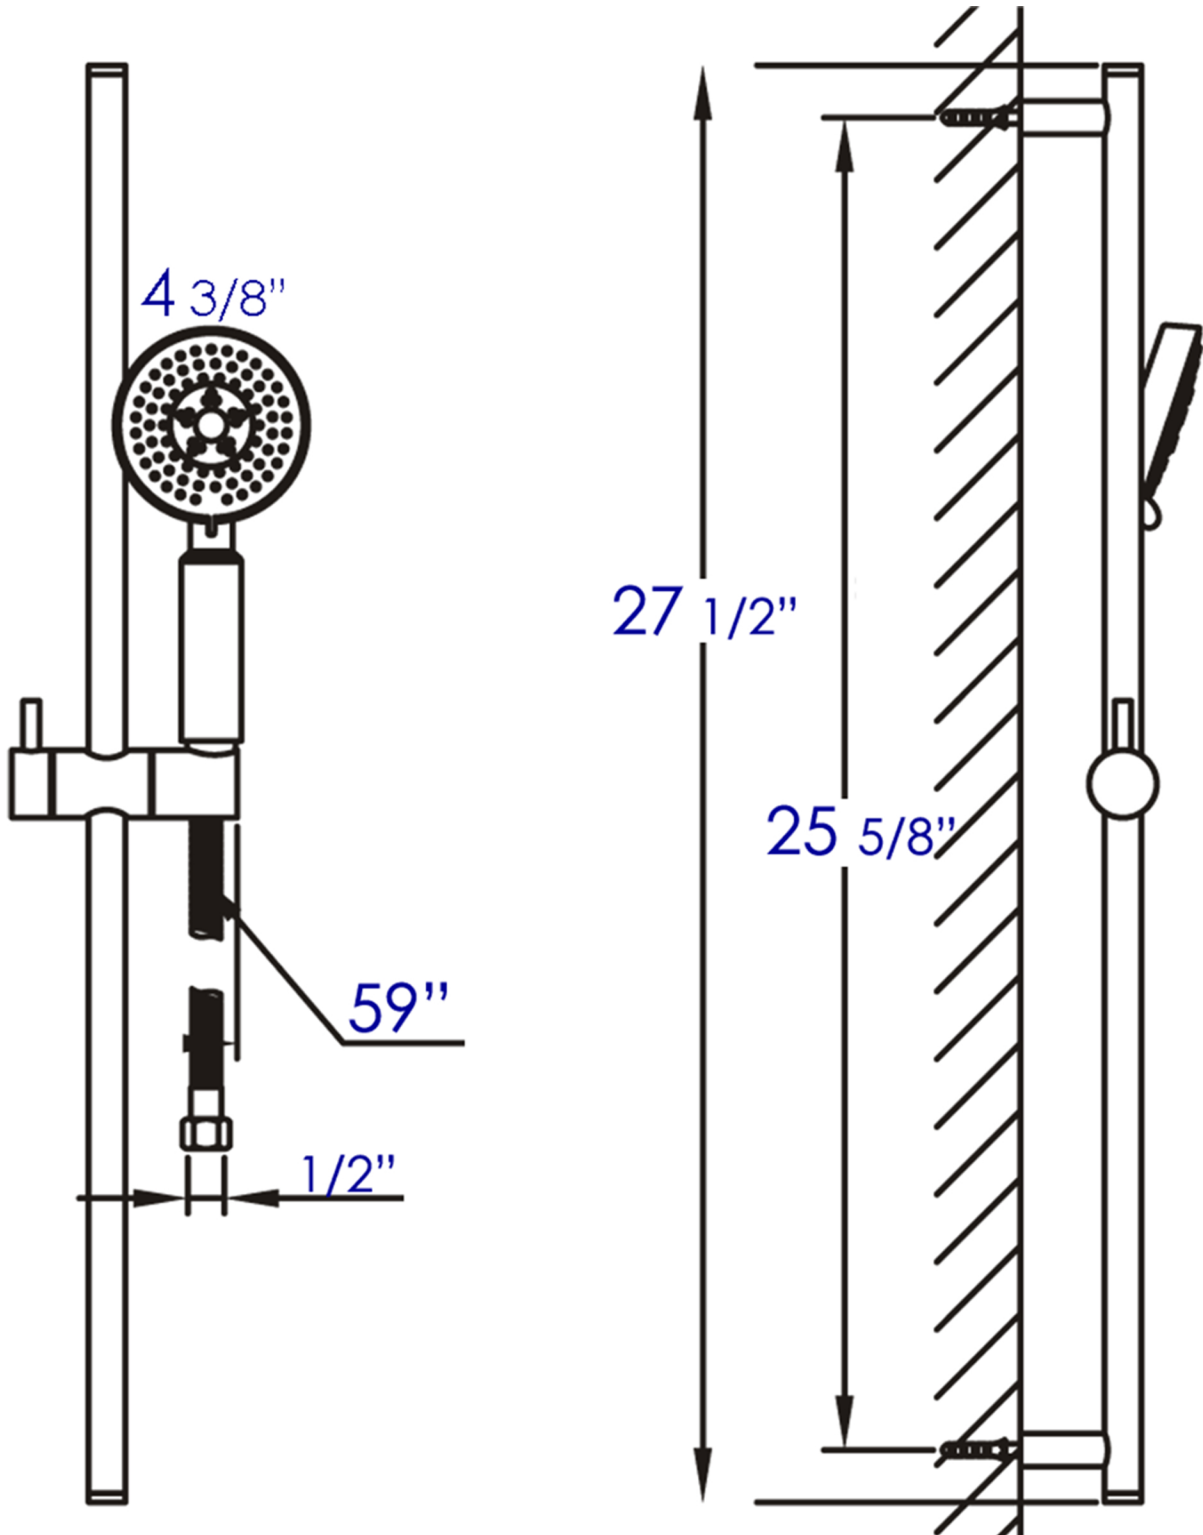

AB7938

Sliding Rail Hand Held Shower Head Set with Hose

∴kitchensource.com
☎ 1.800.667.8721