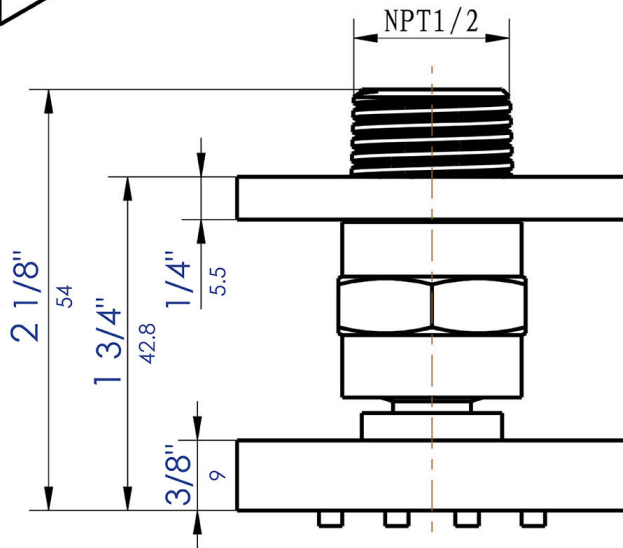

# AB3820

2" Square Adjustable Shower Body Spray

**kitchensource.com**  
1.800.667.8721