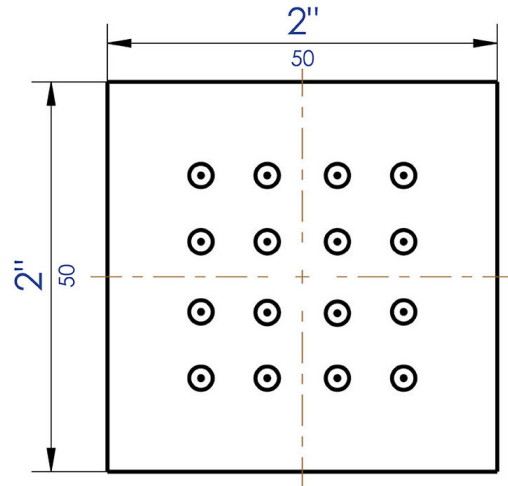

# AB3820

2" Square Adjustable Shower Body Spray

**kitchensource.com**  
1.800.667.8721