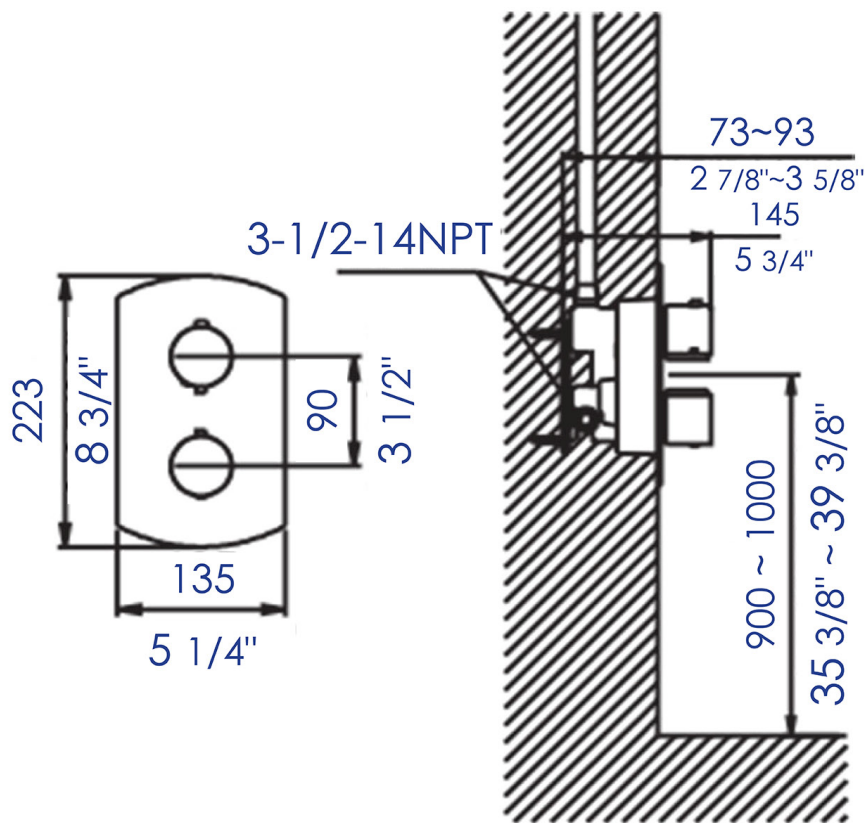

AB3809

Round Knob 1 Way Thermostatic Shower Mixer

●●kitchensource.com
☎ 1.800.667.8721