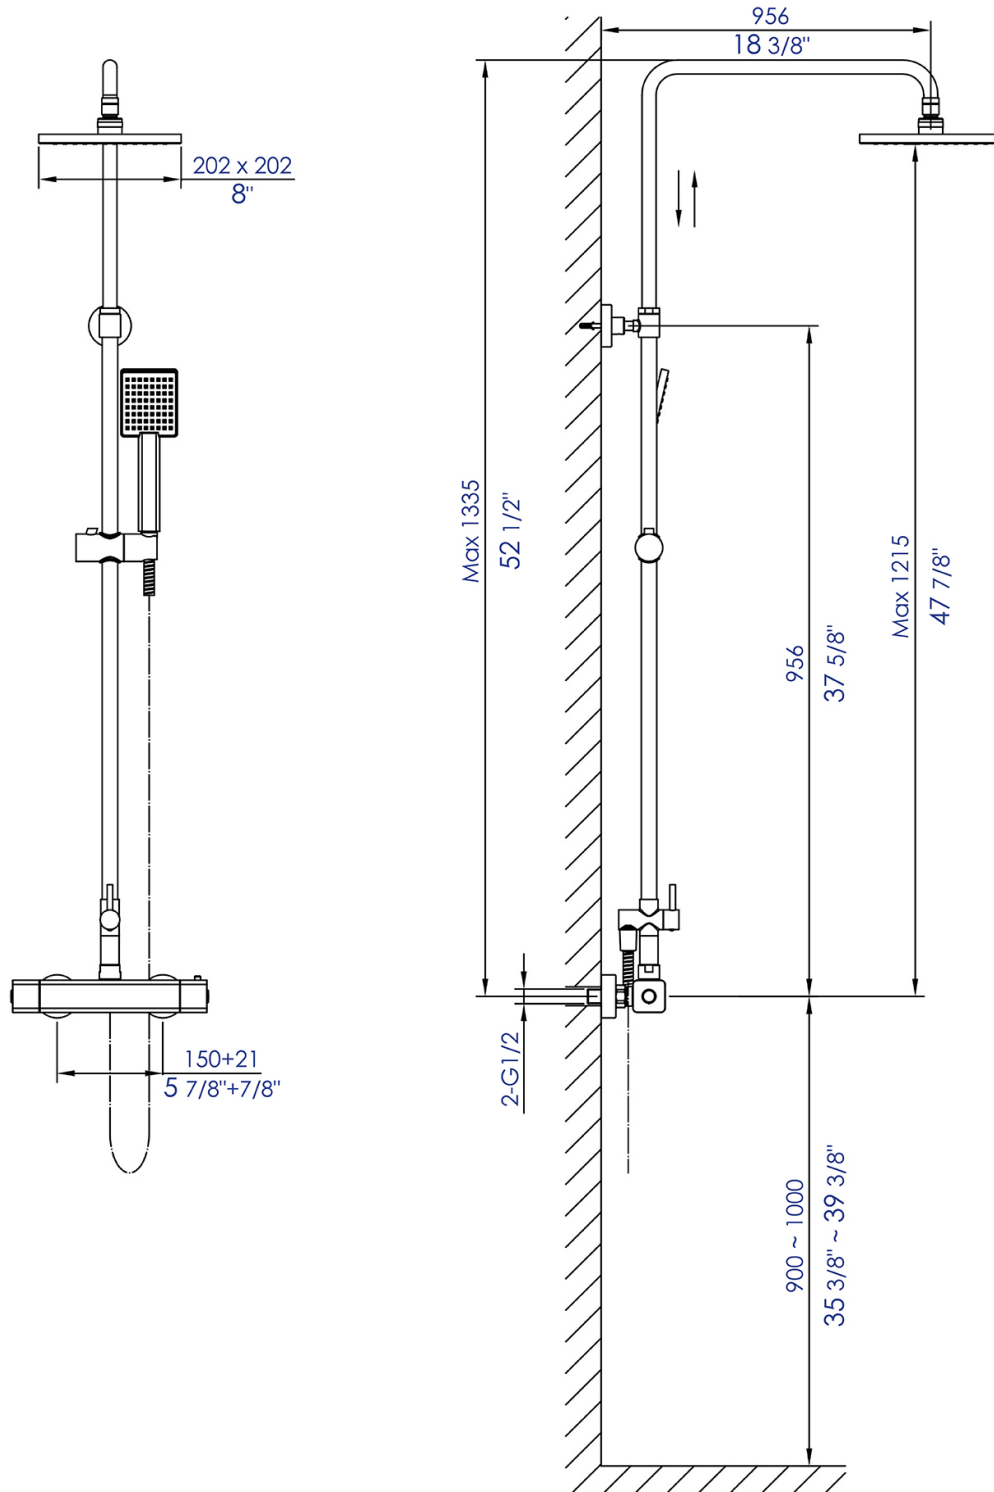

# AB2862

## Square Style Thermostatic Exposed Shower Set

**●●kitchensource.com**  
☎ 1.800.667.8721