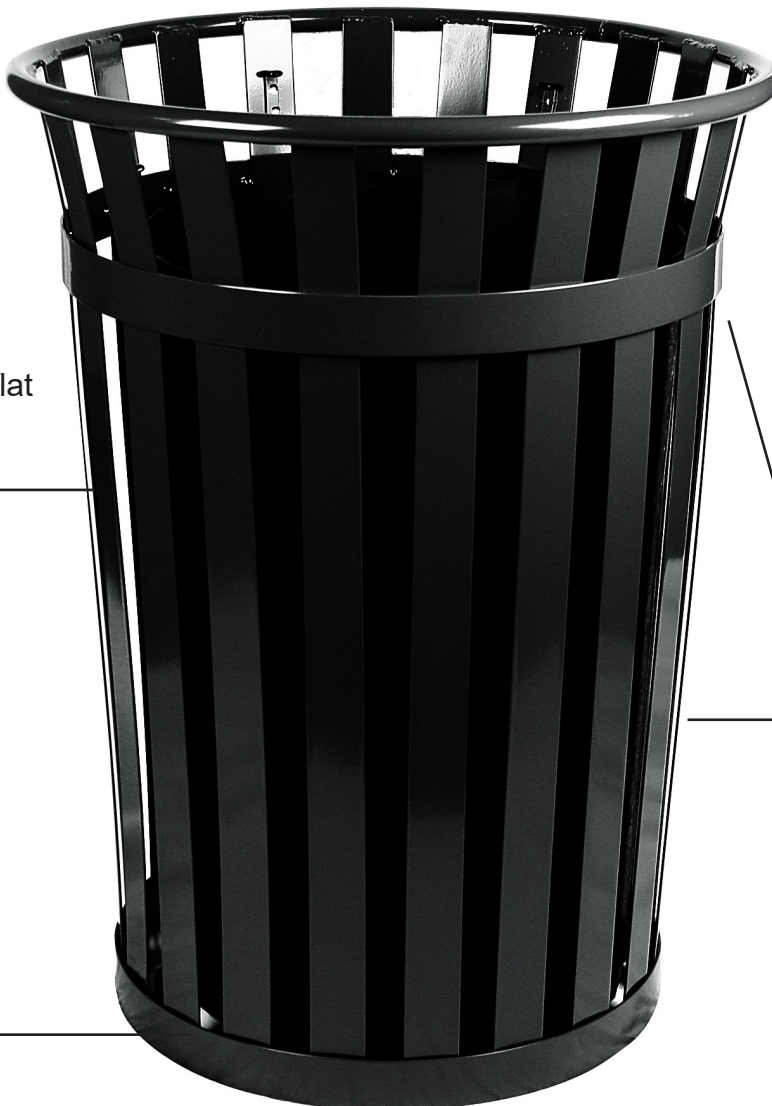

**WITT  
INDUSTRIES**

Includes durable  
black rigid plastic liner

Durable, long-lasting flat  
bar construction is a  
deterrent for graffiti

Solid steel base

5 different lid options

Ash Urn

Dome Top

Flat Top

Rain Cap

Swing Top

Steel band adds  
strength and durability

Available in:

Green

Black

Brown

Silver