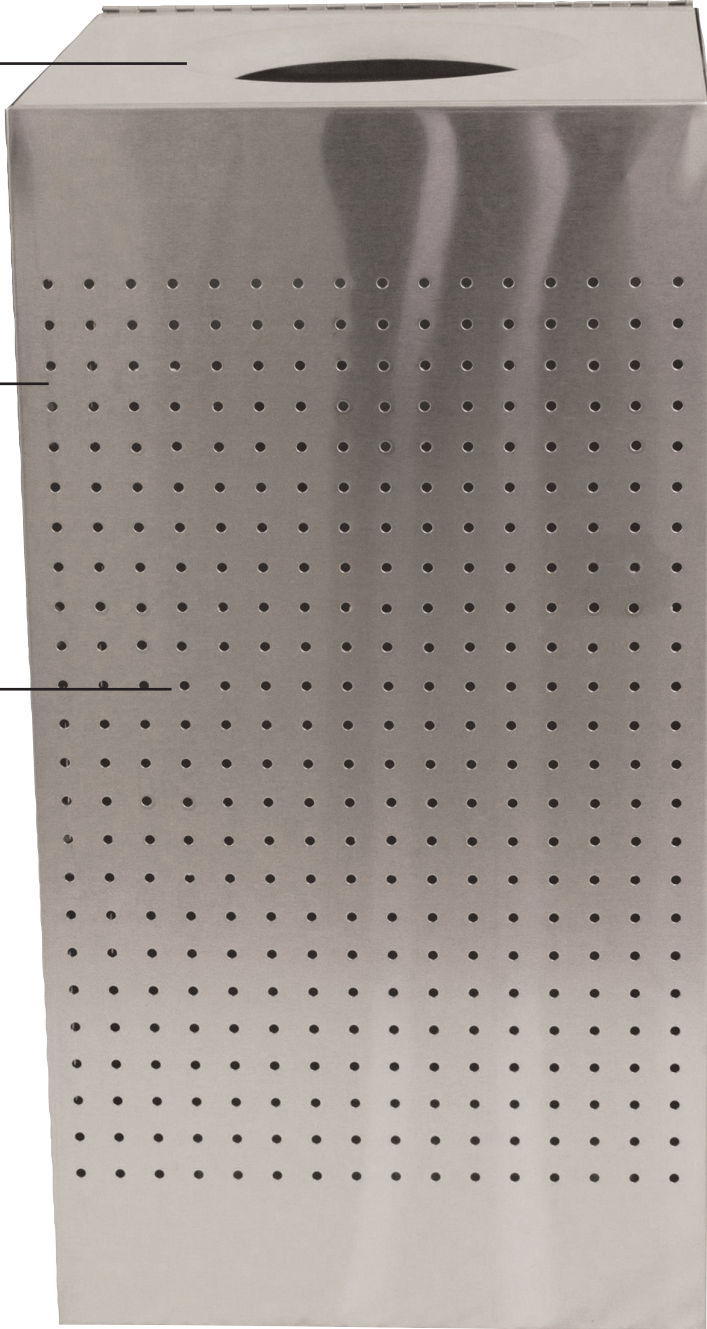

**WITT  
INDUSTRIES**

Durable solid metal  
hinged lid

25 gallon capacity

Extra tough, durable  
stainless steel  
mesh finish

Lid overview

Available in:

Black

Stainless Steel