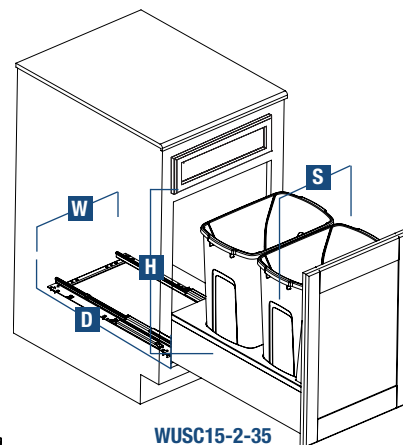

WUSC15-2-35

Stock #	Sliding Assembly	Assembled Product Dimensions			Capacity # Units per Weight per				
	S Width	W Width	H Height*	D Depth	Finish	per Bin	Bins Carton	Weight per Carton	
SINGLE BIN UNITS									
WUSC12-1-35WH	11-1/4" [286 mm]	11-1/4" [286 mm]	19-1/4" [489 mm]	22-3/8" [568 mm]	White	35 Qt.	1	1	19.7 lbs. [8.9 kg.]
WUSC12-1-35PT	11-1/4" [286 mm]	11-1/4" [286 mm]	19-1/4" [489 mm]	22-3/8" [568 mm]	Platinum	35 Qt.	1	1	19.7 lbs. [8.9 kg.]
WUSC12-1-50WH	11-1/4" [286 mm]	11-1/4" [286 mm]	23-5/16" [592 mm]	22-3/8" [568 mm]	White	50 Qt.	1	1	19.7 lbs. [8.9 kg.]
WUSC12-1-50PT	11-1/4" [286 mm]	11-1/4" [286 mm]	23-5/16" [592 mm]	22-3/8" [568 mm]	Platinum	50 Qt.	1	1	19.7 lbs. [8.9 kg.]
DOUBLE BIN UNITS									
WUSC12-2-27WH	11-1/4" [286 mm]	11-5/8" [286 mm]	19-5/8" [498 mm]	22-3/8" [568 mm]	White	27 Qt.	2	1	20.9 lbs. [9.5kg.]
WUSC12-2-27PT	11-1/4" [286 mm]	11-5/8" [286 mm]	19-5/8" [498 mm]	22-3/8" [568 mm]	Platinum	27 Qt.	2	1	20.9 lbs. [9.5kg.]
WUSC15-2-35WH	14-1/4" [362 mm]	14-5/8" [300 mm]	19-1/4" [489 mm]	22-3/8" [568 mm]	White	35 Qt.	2	1	23.5 lbs. [10.7 kg.]
WUSC15-2-35PT	14-1/4" [362 mm]	14-5/8" [300 mm]	19-1/4" [489 mm]	22-3/8" [568 mm]	Platinum	35 Qt.	2	1	23.5 lbs. [10.7 kg.]
WUSC18-2-50WH	16-7/8" [429 mm]	16-7/8" [429 mm]	23-1/32" [592 mm]	22-7/16" [570 mm]	White	50 Qt.	2	1	24 lbs. [10.8 kg.]
WUSC18-2-50PT	16-7/8" [429 mm]	16-7/8" [429 mm]	23-1/32" [592 mm]	22-7/16" [570 mm]	Platinum	50 Qt.	2	1	24 lbs. [10.8 kg.]

* If using lid, add 3/4".

30 lbs. maximum per bin, not to exceed 80 lbs. total weight. Not intended for bulk storage.

See pages 16-17 for recommended cabinet dimensions and clearances. See page 14 for bin and lid information.