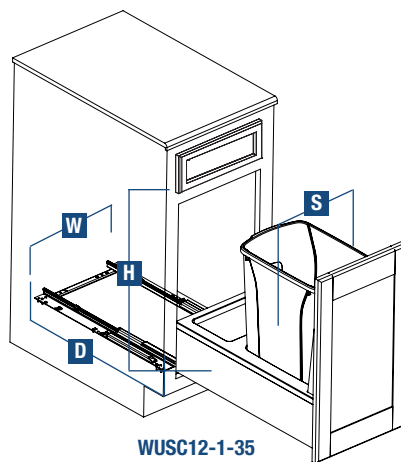

WUSC12-1-35WH

WUSC15-2-35PT

**New!** *Soft-Close, Wood Undermount Waste and Recycling Bins*

- Wood drawer box captures bin and provides a clean neutral look
- Single bin units include a storage space for trash bags or cleaning products
- Heavy-duty, undermount slide with soft-close technology
- Installs in minutes using self-aligning brackets secured with only six screws
- Unique, washable, solid floor:
  - Prevents debris from falling through to floor/cabinet
  - Easy to clean
  - Conceals hardware
- Bins with optional Lids (order Lids on page 14)