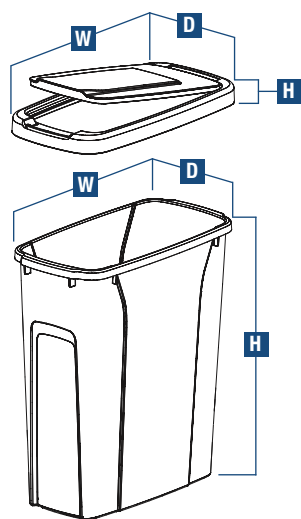

QT20PB-WH (20 Qt.)
(shown with QT20LB-W)

QT20PB-PT (20 Qt.)

QT27PB-PT (27 Qt.)

QT27PB-W (27 Qt.)

QT35PB-WH (35 Qt.)

QT35PB-PT (35 Qt.)
(shown with QT35LB-PT lid)

QT32PB-W (32 Qt.)

QT50PB-W (50 Qt.)

QT20LB-W

QT35LB-PT

Replacement Bins & Lids

Replacement Bin Chart

Replaces Bin from		Replaces Bin from		Replaces Bin from	
Product Number	Stock #	Product Number	Stock #	Product Number	Stock #
BSC10-1-35WH	QT35PB-WH	PDMTM145-1-50WH	QT50PB-W	TSC15-1-35WH	QT35PB-WH
BSC10-1-35PT	QT35PB-PT	PDMTM15-2-35WH	QT35PB-WH	TSC15-1-35PT	QT35PB-PT
BSC12-1-50WH	QT50PB-W	PDMTM175-2-35WH	QT35PB-WH	TSC15-1-50PT	QT50PB-P
BSC12-1-50PT	QT50PB-P	PDMTM18-2-35WH	QT35PB-WH	TSC15-1-50WH	QT50PB-W
BSC12-2-27WH	QT27PB-W	PDMTM21-2-35WH	QT35PB-WH	TSC15-2-35PT	QT35PB-PT
BSC12-2-27PT	QT27PB-PT	PRC12-2-27-W	QT27PB-W	TSC15-2-35WH	QT35PB-WH
BSC15-1-20WH	QT20PB-WH	PRC24-4-27-W	QT27PB-W	TSC18-2-35PT	QT35PB-PT
BSC15-1-20PT	QT20PB-PT	PSW10-1-35WH	QT35PB-WH	TSC18-2-35WH	QT35PB-WH
BSC15-2-20WH	QT20PB-WH	PSW12-1-50-W	QT50PB-W	USC12-1-35PT	QT35PB-PT
BSC15-2-20PT	QT20PB-PT	PSW15-1-20WH	QT20PB-WH	USC12-1-35WH	QT35PB-WH
BSC15-2-35WH	QT35PB-WH	PSW15-1-35WH	QT35PB-WH	USC12-1-50PT	QT50PB-P
BSC15-2-35PT	QT35PB-PT	PSW15-2-20WH	QT20PB-WH	USC12-1-50WH	QT50PB-W
BSC15-3-20WH	QT20PB-WH	PSW15-2-35WH	QT35PB-WH	USC12-2-27WH	QT27PB-W
BSC15-3-20PT	QT20PB-PT	PSW15-3-20WH	QT20PB-WH	USC12-2-27PT	QT27PB-PT
BSC24-4-27WH	QT27PB-W	PSW9-1-20WH	QT20PB-WH	USC15-2-35WH	QT35PB-WH
BSC9-1-20PT	QT20PB-PT	RRC28K-W	QT32PB-W	USC15-2-35PT	QT35PB-PT
BSC9-1-20WH	QT20PB-WH	RRC28PT-W	QT32PB-W	USC18-2-50WH	QT50PB-WH
PDMTM115-1-35WH	QT35PB-WH	TSC12-1-35WH	QT35PB-WH	USC18-2-50PT	QT50PB-PT
PDMTM12-1-35WH	QT35PB-WH	TSC12-1-35PT	QT35PB-PT	PDMSH15-1-60-W	QT60PB-W
				PSH15-1-60-W	QT60PB-W

Stock #	Dimensions			Finish	Description	Units per Carton	Weight per Carton
	W Width	H Height**	D Depth				
BINS							
QT20PB-WH	14-1/4" [362 mm]	16" [406 mm]	7-1/4" [184 mm]	White	20 Qt.	6	12 lbs. [5.4 kg.]
QT20PB-PT	14-1/4" [362 mm]	16" [406 mm]	7-1/4" [184 mm]	Platinum	20 Qt.	6	12 lbs. [5.4 kg.]
QT27PB-W	10-5/8" [270 mm]	17-3/4" [451 mm]	10-5/8" [270 mm]	White	27 Qt.	10	17.4 lbs. [7.9 kg.]
QT27PB-PT	NEW! 10-5/8" [270 mm]	17-3/4" [451 mm]	10-5/8" [270 mm]	Platinum	27 Qt.	10	17.4 lbs. [7.9 kg.]
QT32PB-W	14" [356 mm]	20" [508 mm]	11-3/4" [298 mm]	White	32 Qt.	1	4 lbs. [1.8 kg.]
QT35PB-WH	14-1/4" [362 mm]	17-1/2" [445 mm]	9-3/16" [233 mm]	White	35 Qt.	6	14 lbs. [6.4 kg.]
QT35PB-PT	14-1/4" [362 mm]	17-1/2" [445 mm]	9-3/16" [233 mm]	Platinum	35 Qt.	6	14 lbs. [6.4 kg.]
QT50PB-W	15-3/8" [391 mm]	21-5/8" [549 mm]	11-1/8" [283 mm]	White	50 Qt.	8	20 lbs. [9.1 kg.]
QT50PB-P	15-3/8" [391 mm]	21-5/8" [549 mm]	11-1/8" [283 mm]	Platinum	50 Qt.	8	20 lbs. [9.1 kg.]
QT60PB-W*	19-1/8" [486 mm]	19-5/8" [498 mm]	13-7/8" [352 mm]	White	60 Qt.	6	19.9 lbs. [9.0 kg.]
LIDS							
QT20LB-WH	14-1/2" [368 mm]	**	7-7/16" [189 mm]	White	Fits 20 Qt.	1	2 lbs. [0.9 kg.]
QT20LB-PT	14-1/2" [368 mm]	**	7-7/16" [189 mm]	Platinum	Fits 20 Qt.	1	2 lbs. [0.9 kg.]
QT35LB-WH	14-1/2" [368 mm]	**	9-9/16" [243 mm]	White	Fits 35 Qt.	1	2 lbs. [0.9 kg.]
QT35LB-PT	14-1/2" [368 mm]	**	9-9/16" [243 mm]	Platinum	Fits 35 Qt.	1	2 lbs. [0.9 kg.]