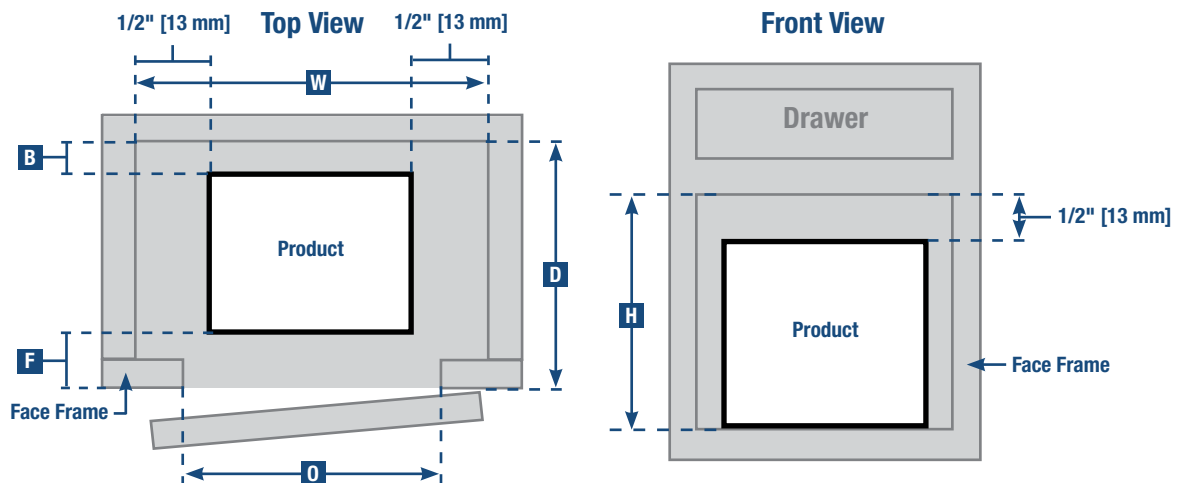

* If using lid, add 3/4" [19 mm].

Example of Face-Frame Cabinet Application

Dimensions shown are recommended minimum cabinet dimensions and clearances.