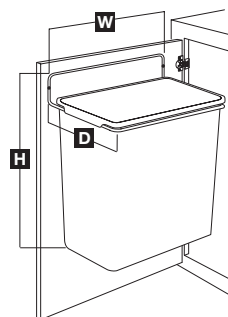

KV

Post Height Range
503.14.700: 28-1/2" to 30-1/2"
503.14.710: 25" to 33"

503.14.710 model includes hardware to mount to revolving cabinet door

3

Corner Recycling Bin

- Three removable 32 quart bins rotate on 1" diameter post
 - Designed to fit in 36" base corner cabinet
- A x B x C x D: 702 x 587 x 114 x 81 mm
(27 5/8 x 23 1/8 x 4 1/2 x 3 3/16")
E x F x G x H x Z: 351 x 470 x 100 x 260 x 622 mm
(13 13/16 x 18 1/2 x 3 15/16 x 10 1/4 x 24 1/2")

Material: Polymer; Color: white

Version	KV No.	Item No.
without door-mount bracket	RRC28K-W	503.14.700
with door-mount bracket	RRC28PT-W	503.14.710

Replacement Bin

Capacity: 32 quarts

Material: Polymer

Color	KV No.	Item No.
white	QT32PB-W	503.13.998

Capacity: 32 quarts
W x H x D: 345 x 485 x 332 mm (13 1/2 x 19 x 13")

Material: Steel

Color	KV No.	Item No.
white	TM-32W	503.14.750

Door-Mounted Waste Bin

- Perfect for kitchens and baths
- Installs easily with only two screws
- Removable

Capacity: 9 quarts
W x H x D: 241 x 283 x 178 mm (9 1/2 x 11 1/8 x 7")

Material: Polymer

Color	KV No.	Item No.
white	DWB975-W	503.14.760

Dimensions in mm
Inches are approximate