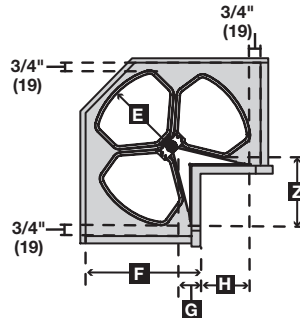

KV

Post Height Range
503.14.700: 28-1/2" to 30-1/2"
503.14.710: 25" to 33"

503.14.710 model includes hardware to mount to revolving cabinet door

3

Corner Recycling Bin

- Three removable 32 quart bins rotate on 1" diameter post
 - Designed to fit in 36" base corner cabinet
- A x B x C x D: 702 x 587 x 114 x 81 mm
(27 5/8 x 23 1/8 x 4 1/2 x 3 3/16")
E x F x G x H x Z: 351 x 470 x 100 x 260 x 622 mm
(13 13/16 x 18 1/2 x 3 15/16 x 10 1/4 x 24 1/2")

Material: Polymer; Color: white

Version	KV No.	Item No.
without door-mount bracket	RRC28K-W	503.14.700
with door-mount bracket	RRC28PT-W	503.14.710

Replacement Bin

Capacity: 32 quarts

Material: Polymer

Color	KV No.	Item No.
white	QT32PB-W	503.13.998

Capacity: 32 quarts
W x H x D: 345 x 485 x 332 mm (13 1/2 x 19 x 13")

Material: Steel

Color	KV No.	Item No.
white	TM-32W	503.14.750

Door-Mounted Waste Bin

- Perfect for kitchens and baths
- Installs easily with only two screws
- Removable

Capacity: 9 quarts
W x H x D: 241 x 283 x 178 mm (9 1/2 x 11 1/8 x 7")

Material: Polymer

Color	KV No.	Item No.
white	DWB975-W	503.14.760

Dimensions in mm
Inches are approximate