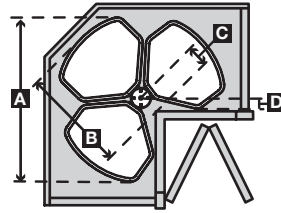

KV

Post Height Range
503.14.700: 28-1/2" to 30-1/2"
503.14.710: 25" to 33"

503.14.710 model includes hardware to mount to revolving cabinet door

3

Corner Recycling Bin

- Three removable 32 quart bins rotate on 1" diameter post
 - Designed to fit in 36" base corner cabinet
- A x B x C x D: 702 x 587 x 114 x 81 mm
(27 5/8 x 23 1/8 x 4 1/2 x 3 3/16")
E x F x G x H x Z: 351 x 470 x 100 x 260 x 622 mm
(13 13/16 x 18 1/2 x 3 15/16 x 10 1/4 x 24 1/2")

Material: Polymer; Color: white

Version	KV No.	Item No.
without door-mount bracket	RRC28K-W	503.14.700
with door-mount bracket	RRC28PT-W	503.14.710

Replacement Bin

Capacity: 32 quarts

Material: Polymer

Color	KV No.	Item No.
white	QT32PB-W	503.13.998

Capacity: 32 quarts
W x H x D: 345 x 485 x 332 mm (13 1/2 x 19 x 13")

Material: Steel

Color	KV No.	Item No.
white	TM-32W	503.14.750

Door-Mounted Waste Bin

- Perfect for kitchens and baths
- Installs easily with only two screws
- Removable

Capacity: 9 quarts
W x H x D: 241 x 283 x 178 mm (9 1/2 x 11 1/8 x 7")

Material: Polymer

Color	KV No.	Item No.
white	DWB975-W	503.14.760

Dimensions in mm
Inches are approximate