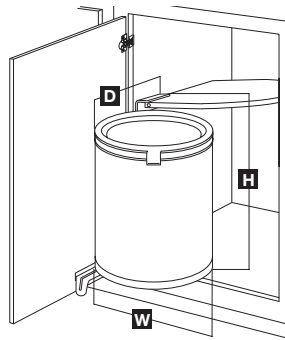

KV

Post Height Range
503.14.700: 28-1/2" to 30-1/2"
503.14.710: 25" to 33"

503.14.710 model includes hardware to mount to revolving cabinet door

3

Corner Recycling Bin

- Three removable 32 quart bins rotate on 1" diameter post
 - Designed to fit in 36" base corner cabinet
- A x B x C x D: 702 x 587 x 114 x 81 mm
(27 5/8 x 23 1/8 x 4 1/2 x 3 3/16")
E x F x G x H x Z: 351 x 470 x 100 x 260 x 622 mm
(13 13/16 x 18 1/2 x 3 15/16 x 10 1/4 x 24 1/2")

Material: Polymer; Color: white

Version	KV No.	Item No.
without door-mount bracket	RRC28K-W	503.14.700
with door-mount bracket	RRC28PT-W	503.14.710

Replacement Bin

Capacity: 32 quarts

Material: Polymer

Color	KV No.	Item No.
white	QT32PB-W	503.13.998

Capacity: 32 quarts
W x H x D: 345 x 485 x 332 mm (13 1/2 x 19 x 13")

Material: Steel

Color	KV No.	Item No.
white	TM-32W	503.14.750

Door-Mounted Waste Bin

- Perfect for kitchens and baths
- Installs easily with only two screws
- Removable

Capacity: 9 quarts
W x H x D: 241 x 283 x 178 mm (9 1/2 x 11 1/8 x 7")

Material: Polymer

Color	KV No.	Item No.
white	DWB975-W	503.14.760

Dimensions in mm
Inches are approximate