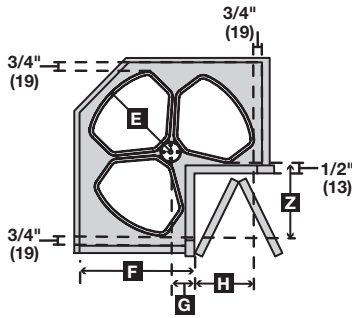

KV

Post Height Range
503.14.700: 28-1/2" to 30-1/2"
503.14.710: 25" to 33"

503.14.710 model includes hardware to mount to revolving cabinet door

3

Corner Recycling Bin

- Three removable 32 quart bins rotate on 1" diameter post
 - Designed to fit in 36" base corner cabinet
- A x B x C x D: 702 x 587 x 114 x 81 mm
(27 5/8 x 23 1/8 x 4 1/2 x 3 3/16")
E x F x G x H x Z: 351 x 470 x 100 x 260 x 622 mm
(13 13/16 x 18 1/2 x 3 15/16 x 10 1/4 x 24 1/2")

Material: Polymer; Color: white

Version	KV No.	Item No.
without door-mount bracket	RRC28K-W	503.14.700
with door-mount bracket	RRC28PT-W	503.14.710

Replacement Bin

Capacity: 32 quarts

Material: Polymer

Color	KV No.	Item No.
white	QT32PB-W	503.13.998

Capacity: 32 quarts
W x H x D: 345 x 485 x 332 mm (13 1/2 x 19 x 13")

Material: Steel

Color	KV No.	Item No.
white	TM-32W	503.14.750

Door-Mounted Waste Bin

- Perfect for kitchens and baths
- Installs easily with only two screws
- Removable

Capacity: 9 quarts
W x H x D: 241 x 283 x 178 mm (9 1/2 x 11 1/8 x 7")

Material: Polymer

Color	KV No.	Item No.
white	DWB975-W	503.14.760

Dimensions in mm
Inches are approximate