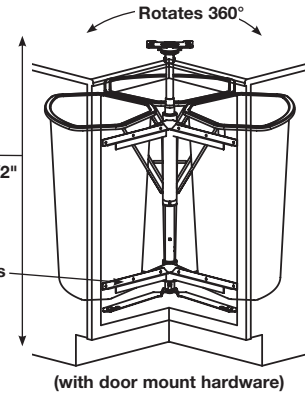

KV

Post Height Range
503.14.700: 28-1/2" to 30-1/2"
503.14.710: 25" to 33"

503.14.710 model includes hardware to mount to revolving cabinet door

3

Corner Recycling Bin

- Three removable 32 quart bins rotate on 1" diameter post
 - Designed to fit in 36" base corner cabinet
- A x B x C x D: 702 x 587 x 114 x 81 mm
(27 5/8 x 23 1/8 x 4 1/2 x 3 3/16")
E x F x G x H x Z: 351 x 470 x 100 x 260 x 622 mm
(13 13/16 x 18 1/2 x 3 15/16 x 10 1/4 x 24 1/2")

Material: Polymer; Color: white

Version	KV No.	Item No.
without door-mount bracket	RRC28K-W	503.14.700
with door-mount bracket	RRC28PT-W	503.14.710

Replacement Bin

Capacity: 32 quarts

Material: Polymer

Color	KV No.	Item No.
white	QT32PB-W	503.13.998

Capacity: 32 quarts
W x H x D: 345 x 485 x 332 mm (13 1/2 x 19 x 13")

Material: Steel

Color	KV No.	Item No.
white	TM-32W	503.14.750

Door-Mounted Waste Bin

- Perfect for kitchens and baths
- Installs easily with only two screws
- Removable

Capacity: 9 quarts
W x H x D: 241 x 283 x 178 mm (9 1/2 x 11 1/8 x 7")

Material: Polymer

Color	KV No.	Item No.
white	DWB975-W	503.14.760

Dimensions in mm
Inches are approximate