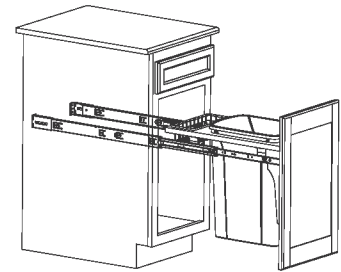

KV – Wood Frame Side Mount

- NEW white polymer removable bins and optional lids slide out on heavy-duty, precision ball bearing slides with overtravel
- Door-mount brackets include six-way adjustability for precise door alignment and easy installation
- Made of multi-ply birch veneered plywood with soft radius edges for safety and comfort
- Weight capacity: 80 lbs.

Note

If using lid, add 3/4" to height.

Single Bin Units

Depth: 572 (22 1/2")

Material: Steel; Finish: Anochrome; Bin: Polymer; Color: white

W x H	Capacity	KV No.	Item No.
292 x 445 (11 1/2 x 17 1/2")	35 quarts	PDMTM115-1-35WH	503.12.722
305 x 445 (12 x 17 1/2")	35 quarts	PDMTM12-1-35WH	503.12.733
368 x 549 (14 1/2 x 21 5/8")	50 quarts	PDMTM145-1-50WH	503.12.735

Dimensional data not binding. We reserve the right to alter specifications without notice.

Double Bin Units

Depth: 572 (22 1/2")

Material: Steel; Finish: Anochrome; Bins: Polymer; Color: white

W x H	Capacity	KV No.	Item No.
381 x 445 (15 x 17 1/2")	35 x 2 (70 quarts)	PDMTM15-2-35WH	503.12.746
445 x 445 (17 1/2 x 17 1/2")	35 x 2 (70 quarts)	PDMTM175-2-35WH	503.12.748
457 x 445 (18 x 17 1/2")	35 x 2 (70 quarts)	PDMTM18-2-35WH	503.12.749
533 x 445 (21 x 17 1/2")	35 x 2 (70 quarts)	PDMTM21-2-35WH	503.12.750