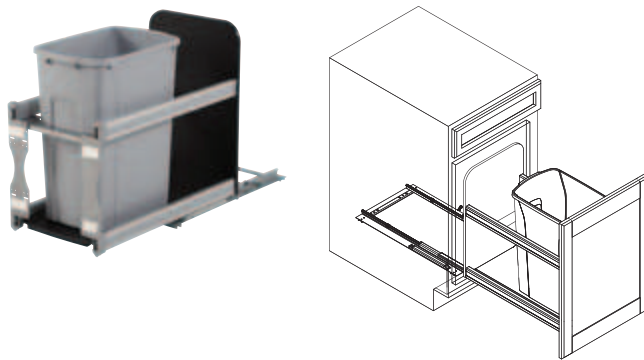

KV – Pull-Out Bottom Mount

- Heavy-duty, under-mount slide with soft-close technology
- Installs in minutes using self-aligning brackets secured with only four screws
- Eco-friendly frosted nickel finish or white
- Color coordinated aluminum side rails provide stability while concealing slide hardware
- Unique, washable, solid backsplash and floor:
  - Prevents debris from falling through to floor/cabinet
  - Easy to clean
  - Conceals hardware
- Decorative rail accents can be customized to match countertops or cabinetry
- Optional lids
- Load capacity: 100 lbs.
- Door brackets are reversible to adapt from standard width opening up to door sizes 3" wider

Note

If using lid, add 3/4" to height

Replacement Bins

Material: Plastic

Color	Capacity	Item No.
frosted nickel	35 quarts	503.13.993
white	35 quarts	503.13.994
frosted nickel	50 quarts	503.13.995
white	50 quarts	503.13.996

soft&silent)))