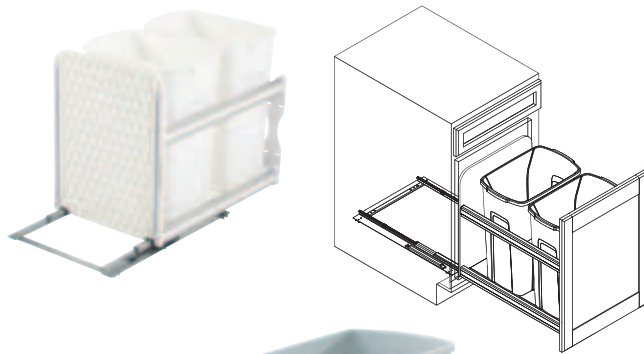

KV – Pull-Out Bottom Mount

- Heavy-duty, under-mount slide with soft-close technology
- Installs in minutes using self-aligning brackets secured with only four screws
- Eco-friendly frosted nickel finish or white
- Color coordinated aluminum side rails provide stability while concealing slide hardware
- Unique, washable, solid backsplash and floor:
  - Prevents debris from falling through to floor/cabinet
  - Easy to clean
  - Conceals hardware
- Decorative rail accents can be customized to match countertops or cabinetry
- Optional lids
- Load capacity: 100 lbs.
- Door brackets are reversible to adapt from standard width opening up to door sizes 3" wider

Note

If using lid, add 3/4" to height

Replacement Bins

Material: Plastic

Color	Capacity	Item No.
frosted nickel	35 quarts	503.13.993
white	35 quarts	503.13.994
frosted nickel	50 quarts	503.13.995
white	50 quarts	503.13.996

soft&silent)))