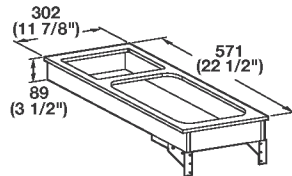

Wood Frame Side Mount

- Accuride full extension ball bearing slides
- Door mounting bracket provides 3-way adjustment
- Soft close
- Load capacity: 45 kg (100 lbs.)

soft&silent)))

Single Waste Bin

- Fits 12" opening
 - With storage compartment
- Capacity: 1 × 36 quarts

Material: Frame: Maple
Bins: Plastic; Color: white

	Item No.
	503.08.131

Supplied With

1 bin

Double Waste Bin

- Fits 15" and 18" openings
- Capacity: 2 × 36 quarts (72 quarts)

Material: Frame: Maple
Bins: Plastic; Color: white

Width	Item No.
378 (14 7/8")	503.08.142
455 (17 7/8")	503.08.144

Supplied With

2 bins

Replacement Bin

Capacity: 36 quarts

Material: Plastic

Color	Item No.
white	503.88.721

Dimensional data not binding. We reserve the right to alter specifications without notice.

Dimensions in mm
Inches are approximate