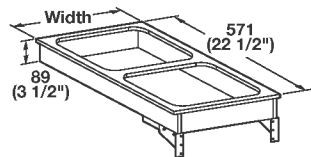

Wood Frame Side Mount

- Accuride full extension ball bearing slides
- Door mounting bracket provides 3-way adjustment
- Soft close
- Load capacity: 45 kg (100 lbs.)

soft&silent)))

Single Waste Bin

- Fits 12" opening
 - With storage compartment
- Capacity: 1 × 36 quarts

Material: Frame: Maple
Bins: Plastic; Color: white

	Item No.
	503.08.131

Supplied With

1 bin

Double Waste Bin

- Fits 15" and 18" openings
- Capacity: 2 × 36 quarts (72 quarts)

Material: Frame: Maple
Bins: Plastic; Color: white

Width	Item No.
378 (14 7/8")	503.08.142
455 (17 7/8")	503.08.144

Supplied With

2 bins

Replacement Bin

Capacity: 36 quarts

Material: Plastic

Color	Item No.
white	503.88.721

Dimensional data not binding. We reserve the right to alter specifications without notice.