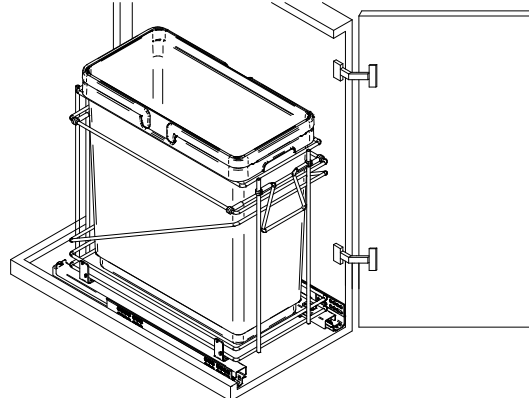

a

b

III a

1

2

Mod.	X
PAM12135C	10+7/8"
PAM15228C	13+7/8"
PAM18228C	16+7/8"
PAM21235C	19+27/32"