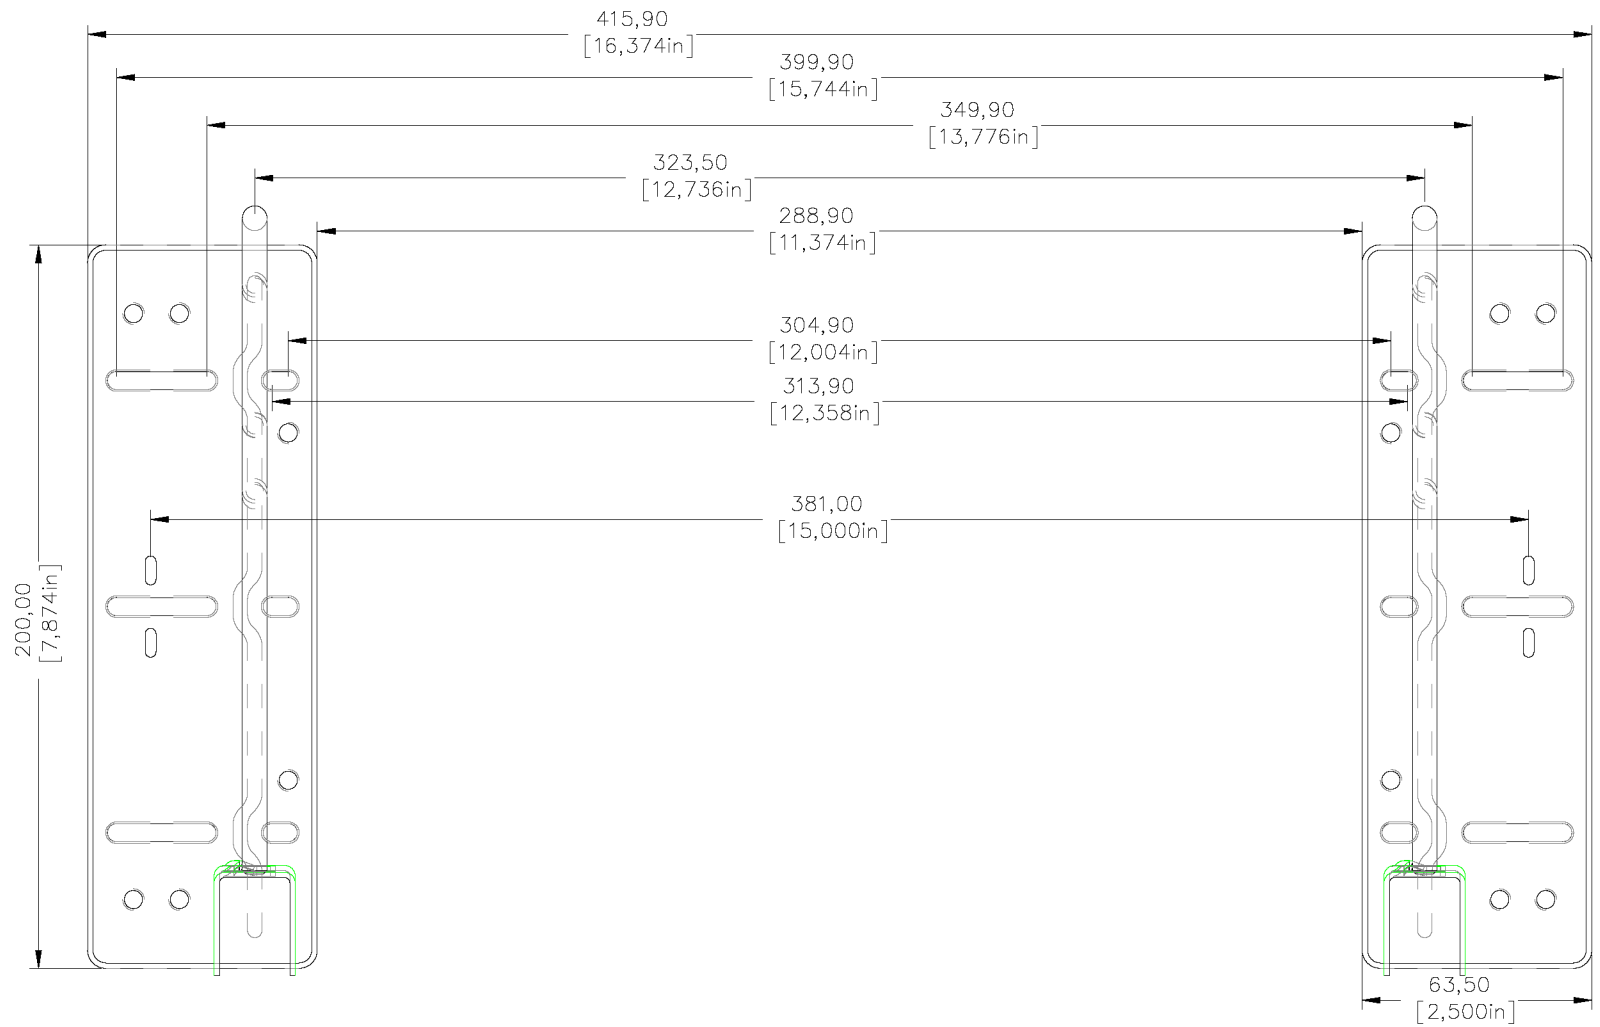

CATNO	FINISH
502.56.810	Champagne
502.56.510	Silver
502.56.210	Chrome

STATUS
05

Min. installation depth 570mm (22.5")

Double pull out waste basket	502.56.X10
------------------------------	------------

RevNo	Project # or change Request #	Date	Signature	Checked

DATE: 12.15.2014	SPECIFICATION: ISO 2768-m
SCALE:	MAT'L:
DRAWN BY: NPG	FINISH:
PUM APPROVAL: DT	CUSTOMER APPROVAL:

1:4

1:4