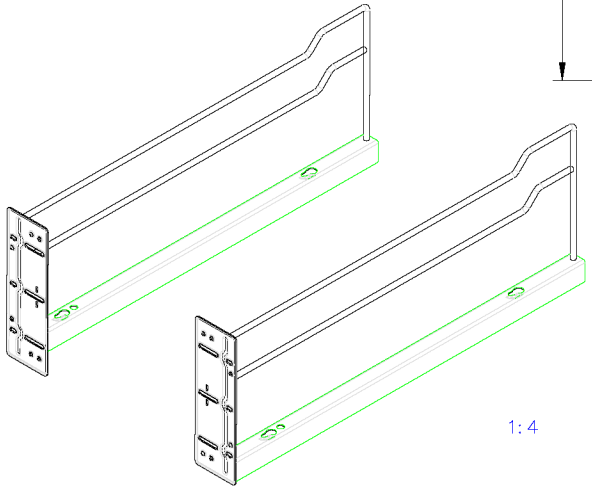

CATNO	FINISH
502.56.810	Champagne
502.56.510	Silver
502.56.210	Chrome

STATUS
05

Min. installation depth 570mm (22.5")

Double pull out waste basket	502.56.X10
------------------------------	------------

RevNo	Project # or change Request #	Date	Signature	Checked

DATE: 12.15.2014	SPECIFICATION: ISO 2768-m
SCALE:	MAT'L:
DRAWN BY: NPG	FINISH:
PUM APPROVAL: DT	CUSTOMER APPROVAL:

1:4

1:4