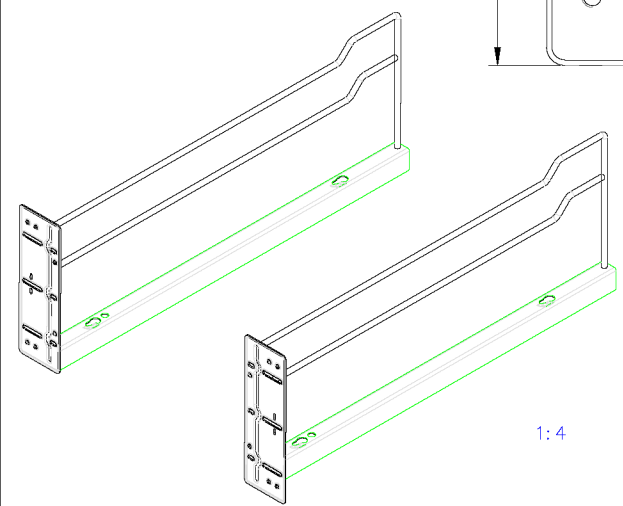

CATNO	FINISH
502.56.810	Champagne
502.56.510	Silver
502.56.210	Chrome

STATUS
05

Min. installation depth 570mm (22.5")

Double pull out waste basket	502.56.X10
------------------------------	------------

RevNo	Project # or change Request #	Date	Signature	Checked

DATE: 12.15.2014	SPECIFICATION: ISO 2768-m
SCALE:	MAT'L:
DRAWN BY: NPG	FINISH:
PUM APPROVAL: DT	CUSTOMER APPROVAL:

1:4

1:4