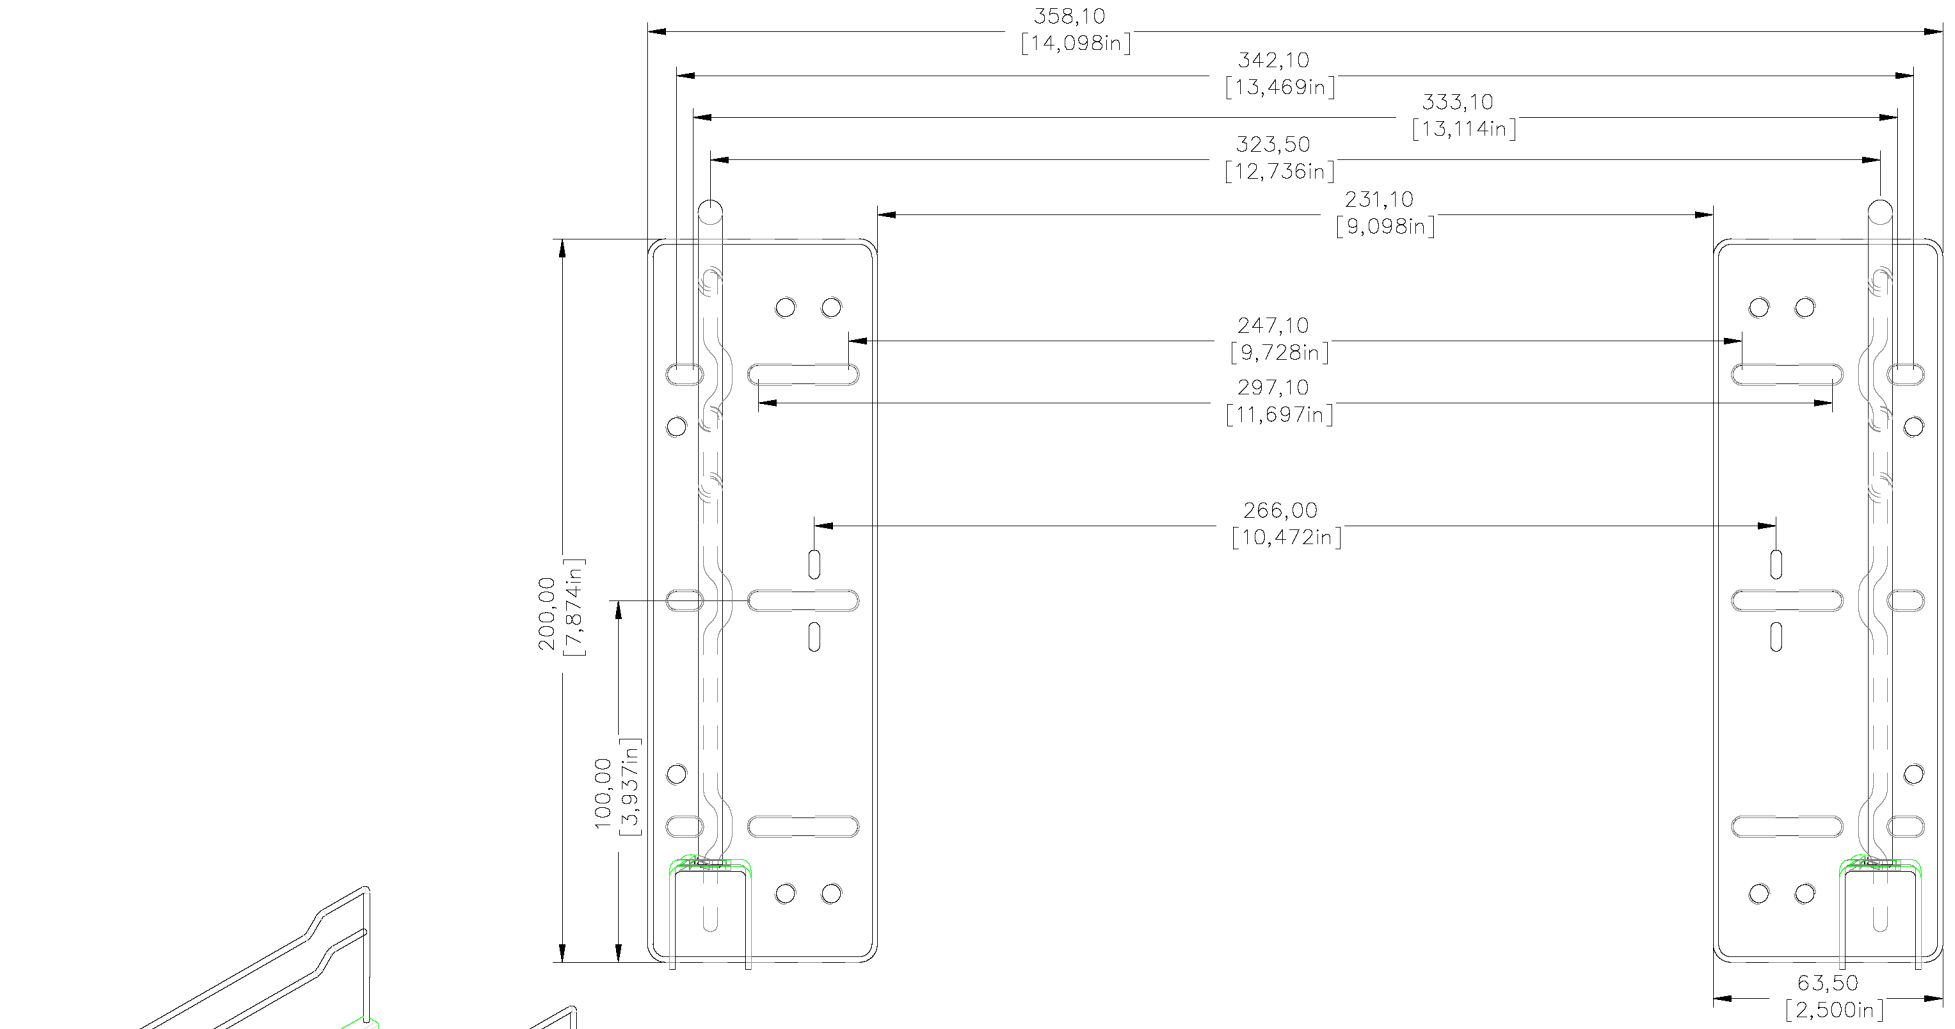

CATNO	FINISH
502.56.810	Champagne
502.56.510	Silver
502.56.210	Chrome

STATUS
05

Min. installation depth 570mm (22.5")

Double pull out waste basket	502.56.X10
------------------------------	------------

RevNo	Project # or change Request #	Date	Signature	Checked

DATE: 12.15.2014	SPECIFICATION: ISO 2768-m
SCALE:	MAT'L:
DRAWN BY: NPG	FINISH:
PUM APPROVAL: DT	CUSTOMER APPROVAL:

1:4

1:4