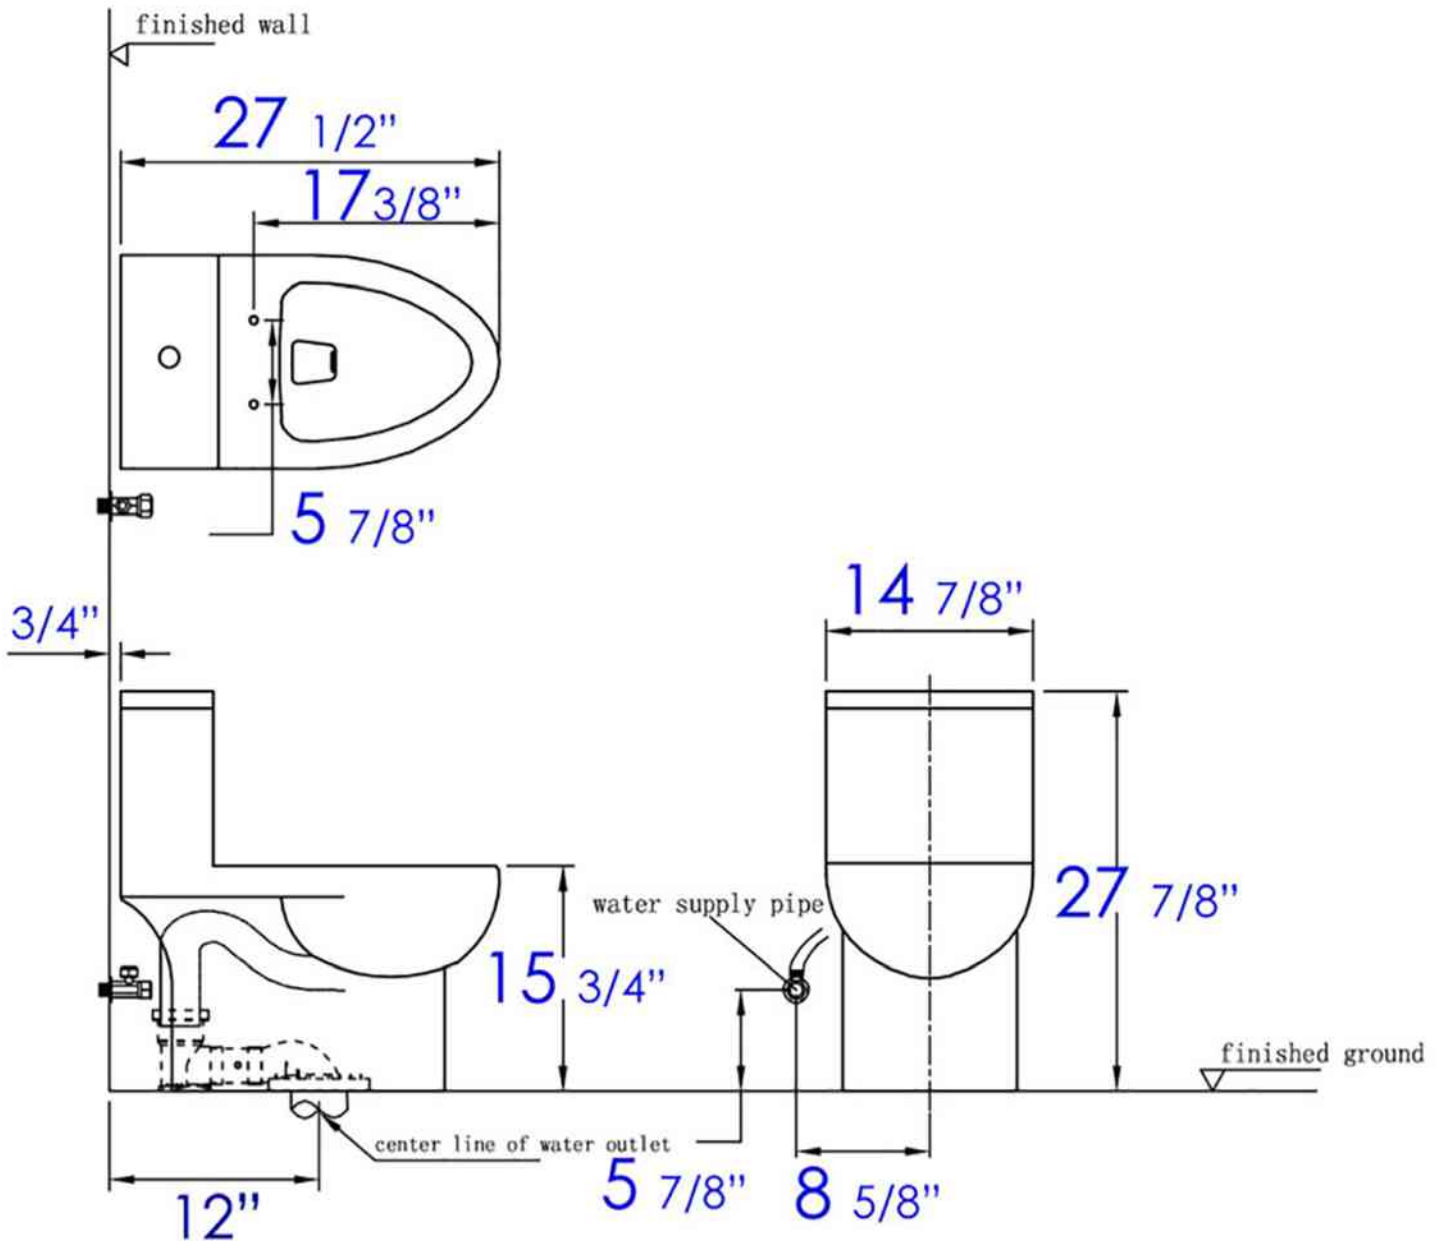

TB359

Dual Flush One Piece Eco Friendly High Efficiency
Low Flush Ceramic Toilet

EAGO USA

Note: All product dimensions are approximate and should be verified on site prior to installation.

kitchensource.com