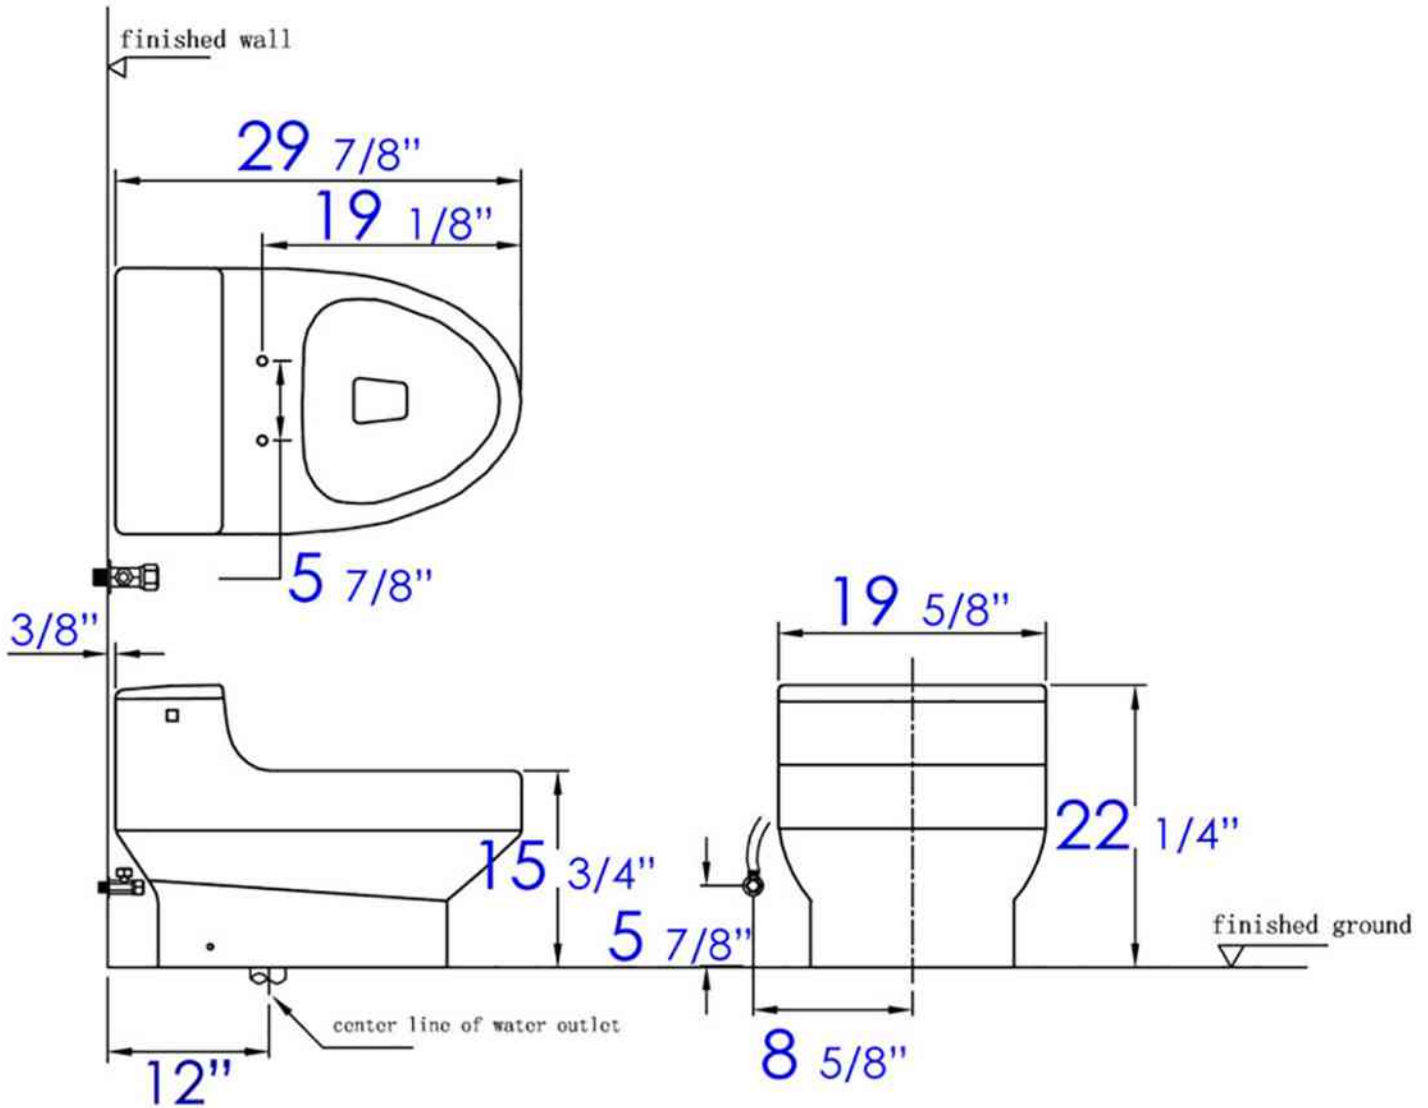

**TB352**

One Piece Single Flush Eco Friendly Ceramic Toilet

**EAGO** USA

**Note:** All product dimensions are approximate and should be verified on site prior to installation.

Visit [www.EAGOUSA.com](http://www.EAGOUSA.com) for more information.