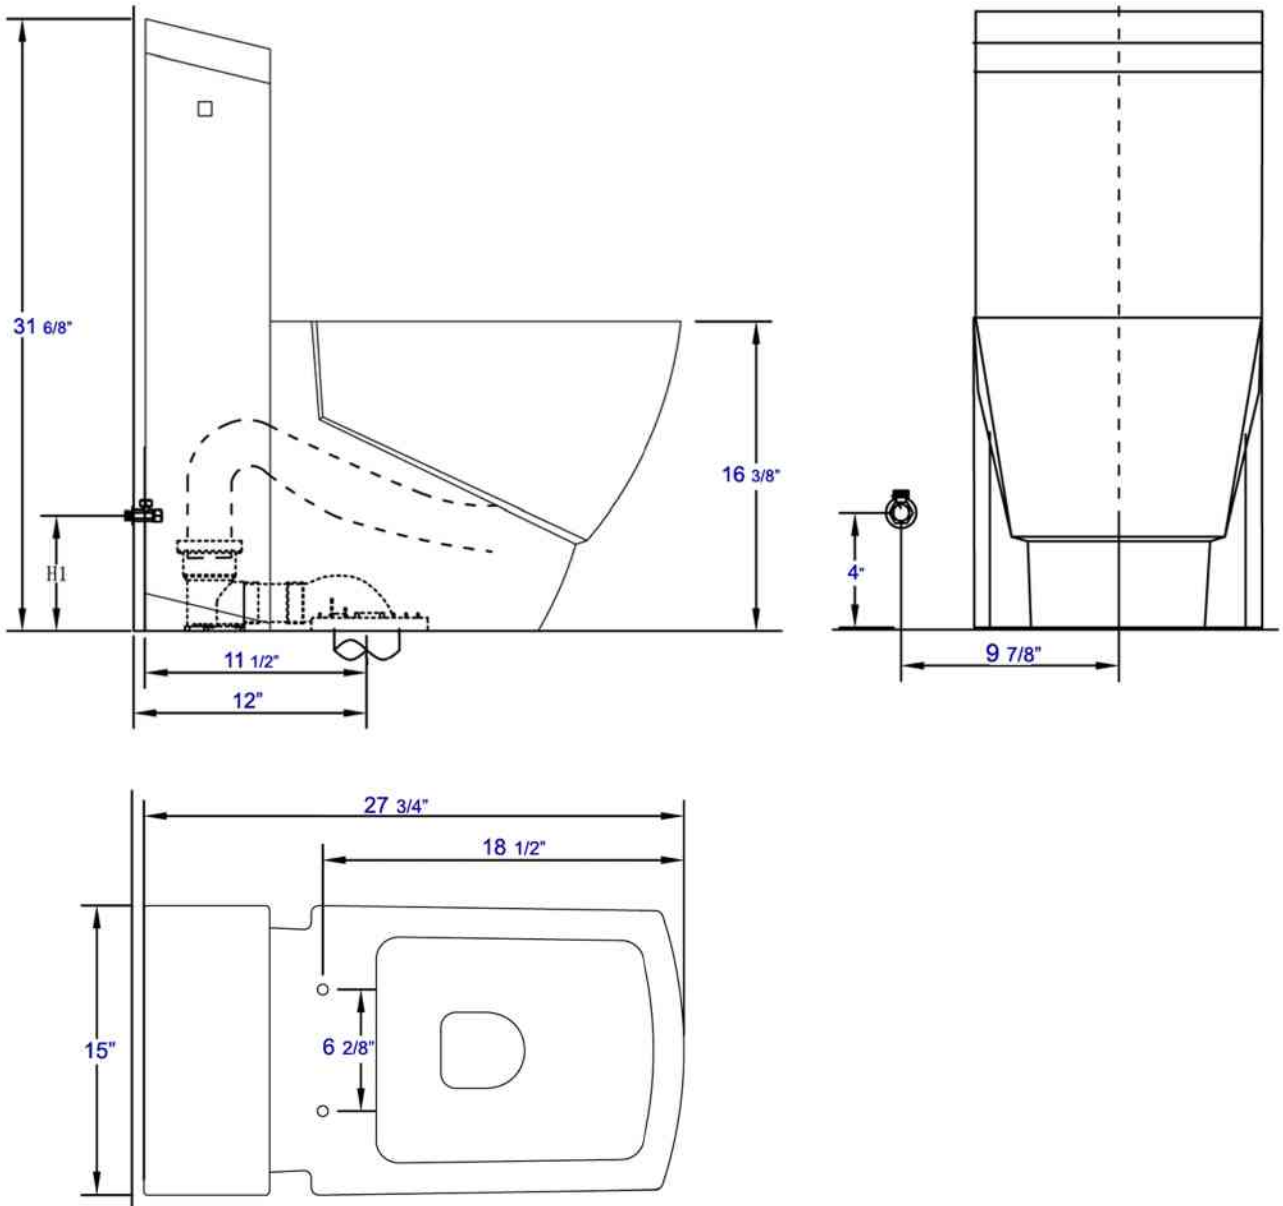

**TB336**

One Piece High Efficiency Low Flush Eco Friendly  
Ceramic Toilet

**EAGO** USA

**Note:** All product dimensions are approximate and should be verified on site prior to installation.

**∴kitchensource.com**