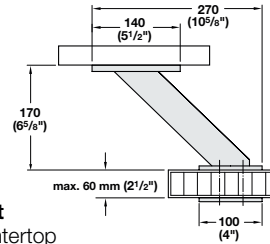

Packing: 1 pc. (includes mounting hardware)

Countertop support
side-mounted
Finish: aluminum

| Color | Cat. No. |
|-----------------------|------------|
| silver, matt anodized | 505.14.916 |

Packing: 1 pc. (includes mounting hardware)

**Kitchen Accessory
Systems**

5

Bio-Fix™ products from Häfele.

Dimensional data not binding.
We reserve the right to alter
specifications without notice.

Dimensions in mm
Inches are approximate