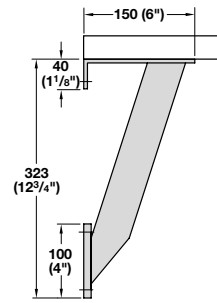

Countertop Supports

HÄFELE

at
cabinet accessories
UNLIMITED

Countertop support
side-mounted
Finish: aluminum

Color	Cat. No.
silver, matt anodized	505.14.956

Packing: 1 pc. (includes mounting hardware)