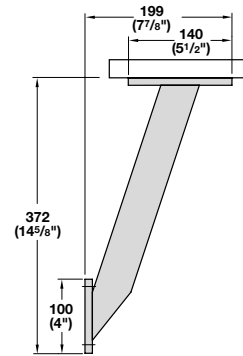

Packing: 1 pc. (includes mounting hardware)

Countertop support
side-mounted
Finish: aluminum

| Color | Cat. No. |
|-----------------------|------------|
| silver, matt anodized | 505.14.916 |

Packing: 1 pc. (includes mounting hardware)

**Kitchen Accessory
Systems**

5

Bio-Fix™ products from Häfele.

Dimensional data not binding.
We reserve the right to alter
specifications without notice.

Dimensions in mm
Inches are approximate