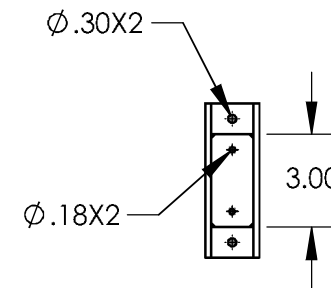

18" Mackinac Vanity Support

SKU: FB-40475

Material: 12 Gauge Steel

Finish: Flat Black

This drawing and information contained herein is the property of Federal Brace. It shall not be reproduced in whole or in part, disclosed to anyone else or used without the written permission of Federal Brace. An independent engineering firm should be consulted to verify use and loading.

24" Mackinac Vanity Support

SKU: FB-40476

Material: 12 Gauge Steel

Finish: Flat Black

This drawing and information contained herein is the property of Federal Brace. It shall not be reproduced in whole or in part, disclosed to anyone else or used without the written permission of Federal Brace. An independent engineering firm should be consulted to verify use and loading.