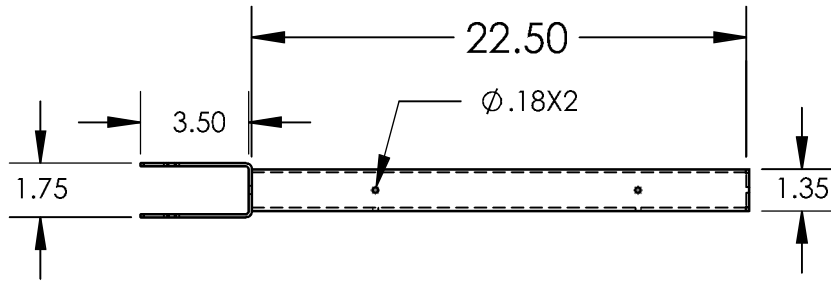

18" Mackinac Vanity Support

SKU: FB-40475

Material: 12 Gauge Steel

Finish: Flat Black

This drawing and information contained herein is the property of Federal Brace. It shall not be reproduced in whole or in part, disclosed to anyone else or used without the written permission of Federal Brace. An independent engineering firm should be consulted to verify use and loading.

24" Mackinac Vanity Support

SKU: FB-40476

Material: 12 Gauge Steel

Finish: Flat Black

This drawing and information contained herein is the property of Federal Brace. It shall not be reproduced in whole or in part, disclosed to anyone else or used without the written permission of Federal Brace. An independent engineering firm should be consulted to verify use and loading.