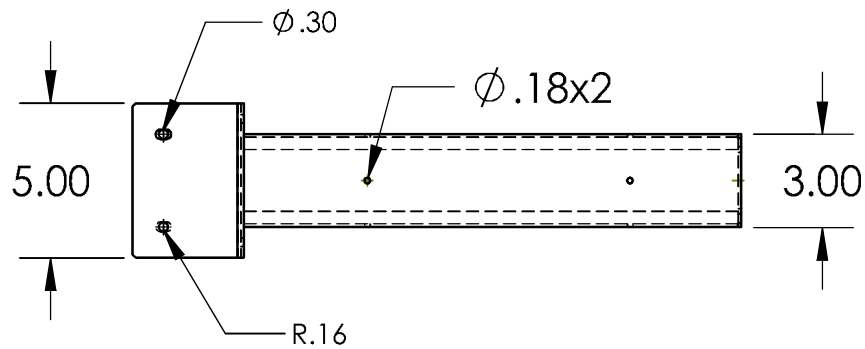

18" Mackinac Vanity Support

SKU: FB-40475

Material: 12 Gauge Steel

Finish: Flat Black

This drawing and information contained herein is the property of Federal Brace. It shall not be reproduced in whole or in part, disclosed to anyone else or used without the written permission of Federal Brace. An independent engineering firm should be consulted to verify use and loading.

24" Mackinac Vanity Support

SKU: FB-40476

Material: 12 Gauge Steel

Finish: Flat Black

This drawing and information contained herein is the property of Federal Brace. It shall not be reproduced in whole or in part, disclosed to anyone else or used without the written permission of Federal Brace. An independent engineering firm should be consulted to verify use and loading.