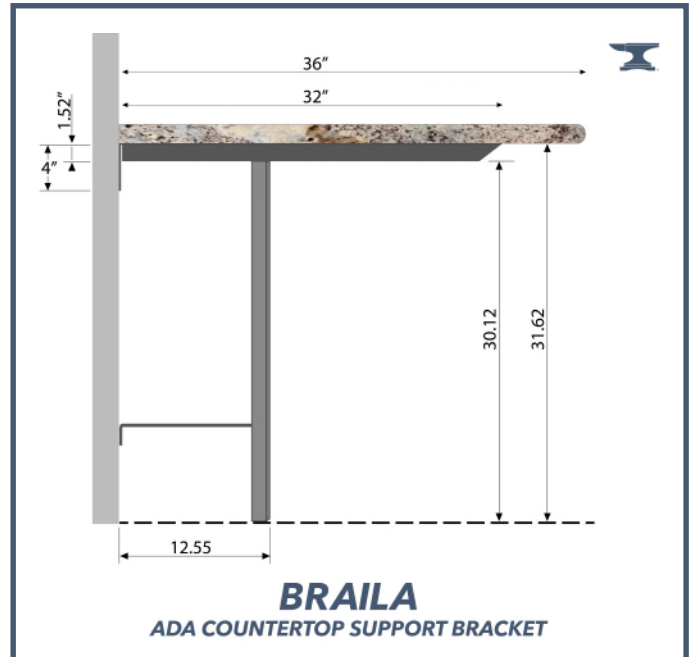

SKU	SIZE	FINISH
-----	------	--------

FB-07443	32 x 2.75 x 31.62	Raw Steel
----------	-------------------	-----------

FASTENERS INCLUDED

1/4" x 1" Flat Head Machine Screws, 1/4" Hex Lock Nut,
 1/4"x 2.5" Hex Lag screws , 1/4" Adjustable feet and
 1/4" Flat Washers

Bracket Specifications:

11 Ga CRS Top Flange + Leg Flange
 7 Ga CRS Stabilizer Flange
 31.62" Height
 32" Top Flange

Hole Specifications:

3 x 1/4" Holes,
 Assembly- 2 x CSK 1/4" Holes,
 3 x 1/4" straight holes Diameter 0.34" x 4