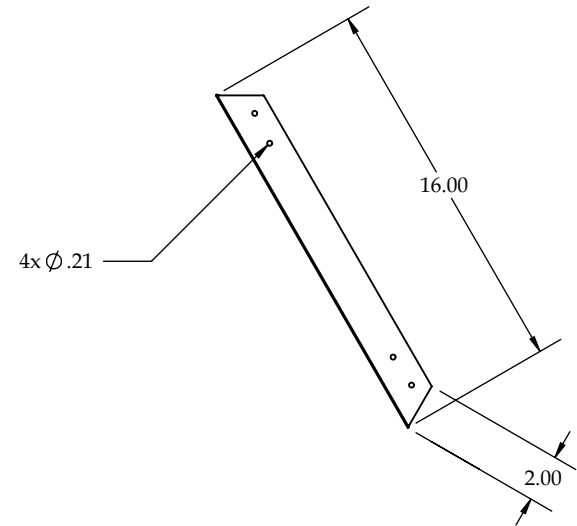

**ADA Universal Floating Vanity Bracket**  
 SKU: 40435

Material: 11 GA CRS  
 Finish: Flat Black

This drawing and information contained herein is the property of Federal Brace. It shall not be reproduced in whole or in part, disclosed to anyone else or used without the written permission of Federal Brace. An independent engineering firm should be consulted to verify use and loading.

**ADA Universal Floating Vanity Bracket - Arm**  
SKU: 40435

Material: 16 GA CRS  
Finish: Flat Black

This drawing and information contained herein is the property of Federal Brace. It shall not be reproduced in whole or in part, disclosed to anyone else or used without the written permission of Federal Brace. An independent engineering firm should be consulted to verify use and loading.