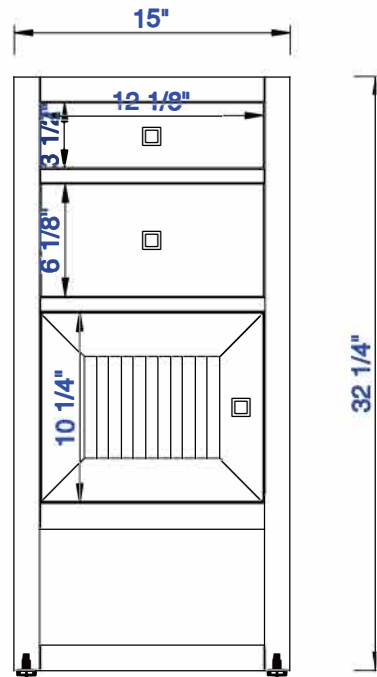

15"

Item Number:
E645-B15L-MCA
E645-B15L-GW

JAMES MARTIN

VANITIES™

Athens 15" Cabinet with
Drawers & Door - Left
Diagrams with Dimensions
page 01 of 03

NOTE ONE: Countertops are not shown in these diagrams. (Cabinet Only)

JAMES MARTIN

VANITIES™

Athens 15" Cabinet with
Drawers & Door -Left
Diagrams with Dimensions
page 02 of 03

NOTE ONE: Countertops are not shown in these diagrams . (Cabinet Only)
Please consult our website for Countertop Diagrams: www.jamesmartinvanities.com

Version:202010

15"

Item Number:
E645-B15L-MCA
E645-B15L-GW

JAMES MARTIN

VANITIES™

Athens 15" Cabinet with
Drawers & Door - Left
Diagrams with Dimensions
page 03 of 03

NOTE ONE: Countertops are not shown in these diagrams . (Cabinet Only)

Please consult our website for Countertop Diagrams: www.jamesmartinvanities.com

Version:202010

381mm

Item Number:
E645-B15L-MCA
E645-B15L-GW

JAMES MARTIN

VANITIES™

Athens 381mm Cabinet with
Drawers & Door - Left
Diagrams with Dimensions
page 02 of 03