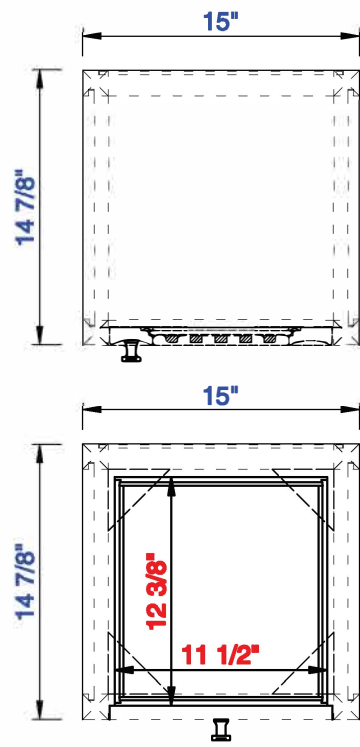

15"

Item Number:
E645-B15L-MCA
E645-B15L-GW

JAMES MARTIN

VANITIES™

Athens 15" Cabinet with
Drawers & Door - Left
Diagrams with Dimensions
page 01 of 03

NOTE ONE: Countertops are not shown in these diagrams. (Cabinet Only)

JAMES MARTIN

VANITIES™

Athens 15" Cabinet with
Drawers & Door -Left
Diagrams with Dimensions
page 02 of 03

NOTE ONE: Countertops are not shown in these diagrams . (Cabinet Only)
Please consult our website for Countertop Diagrams: www.jamesmartinvanities.com

Version:202010

15"

Item Number:
E645-B15L-MCA
E645-B15L-GW

JAMES MARTIN

VANITIES™

Athens 15" Cabinet with
Drawers & Door - Left
Diagrams with Dimensions
page 03 of 03

NOTE ONE: Countertops are not shown in these diagrams . (Cabinet Only)

Please consult our website for Countertop Diagrams: www.jamesmartinvanities.com

Version:202010

381mm

Item Number:
E645-B15L-MCA
E645-B15L-GW

JAMES MARTIN

VANITIES™

Athens 381mm Cabinet with
Drawers & Door - Left
Diagrams with Dimensions
page 02 of 03