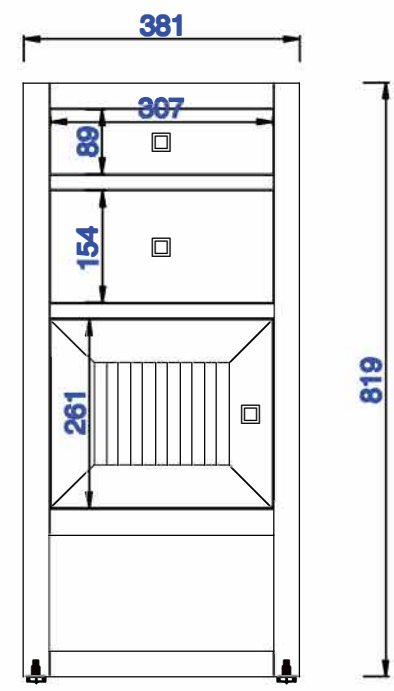

Version:202010

15"

Item Number:
E645-B15L-MCA
E645-B15L-GW

JAMES MARTIN

VANITIES™

Athens 15" Cabinet with
Drawers & Door - Left
Diagrams with Dimensions
page 03 of 03

NOTE ONE: Countertops are not shown in these diagrams . (Cabinet Only)

NOTE TWO: This cabinet does not have a Backsplash.

Please consult our website for Countertop Diagrams: www.jamesmartinvanities.com

Version:202010

381mm

Item Number:
E645-B15L-MCA
E645-B15L-GW

JAMES MARTIN

VANITIES™

Athens 381mm Cabinet with
Drawers & Door - Left
Diagrams with Dimensions
page 01 of 03

NOTE ONE: Countertops are not shown in these diagrams. (Cabinet Only)

NOTE TWO: This cabinet does not have a Backsplash.

Please consult our website for Countertop Diagrams: www.jamesmartinvanities.com

Version:202010

381mm

Item Number:
E645-B15L-MCA
E645-B15L-GW

JAMES MARTIN

VANITIES™

Athens 381mm Cabinet with
Drawers & Door - Left
Diagrams with Dimensions
page 02 of 03