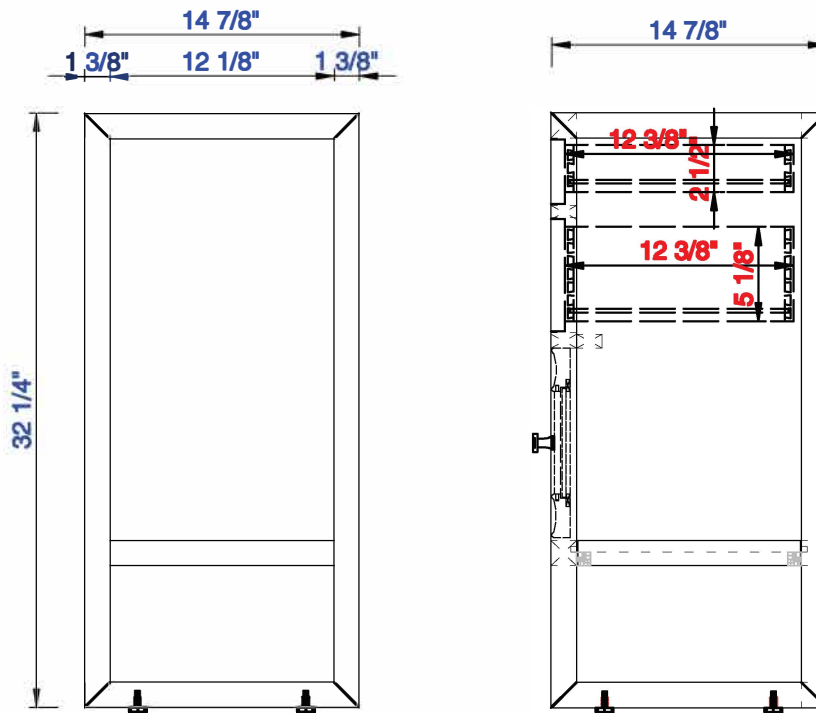

JAMES MARTIN

VANITIES™

Athens 15" Cabinet with
Drawers & Door -Left
Diagrams with Dimensions
page 02 of 03

NOTE ONE: Countertops are not shown in these diagrams . (Cabinet Only)
Please consult our website for Countertop Diagrams: www.jamesmartinvanities.com

Version:202010

15"

Item Number:
E645-B15L-MCA
E645-B15L-GW

JAMES MARTIN

VANITIES™

Athens 15" Cabinet with
Drawers & Door - Left
Diagrams with Dimensions
page 03 of 03

NOTE ONE: Countertops are not shown in these diagrams . (Cabinet Only)

Athens 381mm Cabinet with
Drawers & Door - Left
Diagrams with Dimensions
page 01 of 03

NOTE ONE: Countertops are not shown in these diagrams. (Cabinet Only)

NOTE TWO: This cabinet does not have a Backsplash.

Please consult our website for Countertop Diagrams: www.jamesmartinvanities.com

Version:202010

381mm

Item Number:
E645-B15L-MCA
E645-B15L-GW

JAMES MARTIN

VANITIES™

Athens 381mm Cabinet with
Drawers & Door - Left
Diagrams with Dimensions
page 02 of 03