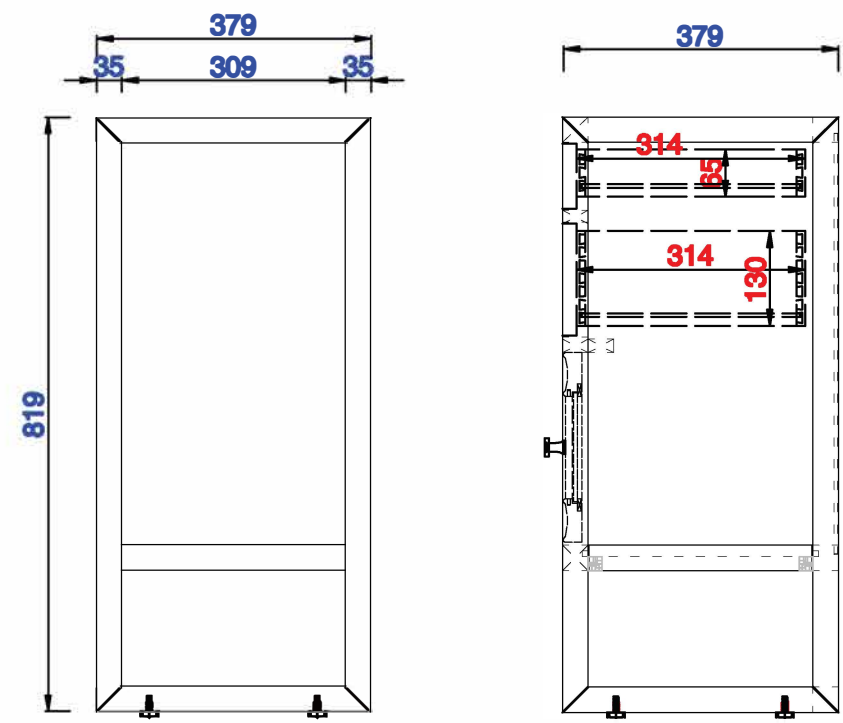

Athens 381mm Cabinet with
Drawers & Door - Left
Diagrams with Dimensions
page 01 of 03

NOTE ONE: Countertops are not shown in these diagrams. (Cabinet Only)

NOTE TWO: This cabinet does not have a Backsplash.

Please consult our website for Countertop Diagrams: www.jamesmartinvanities.com

Version:202010

381mm

Item Number:
E645-B15L-MCA
E645-B15L-GW

JAMES MARTIN

VANITIES™

Athens 381mm Cabinet with
Drawers & Door - Left
Diagrams with Dimensions
page 02 of 03

NOTE ONE: Countertops are not shown in these diagrams . (Cabinet Only)
Please consult our website for Countertop Diagrams: www.jamesmartinvanities.com

Version:202010

381mm

Item Number:
E645-B15L-MCA
E645-B15L-GW

JAMES MARTIN

VANITIES™

Athens 381mm Cabinet with
Drawers & Door - Left
Diagrams with Dimensions
page 03 of 03

NOTE ONE: Countertops are not shown in these diagrams . (Cabinet Only)

NOTE TWO: This cabinet does not have a Backsplash.