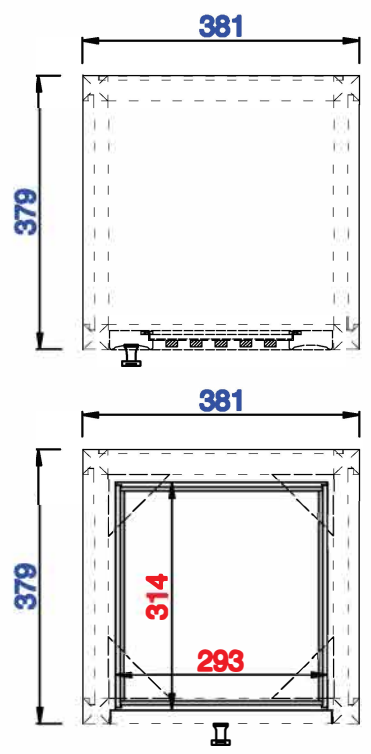

Athens 381mm Cabinet with
Drawers & Door - Left
Diagrams with Dimensions
page 01 of 03

NOTE ONE: Countertops are not shown in these diagrams. (Cabinet Only)

NOTE TWO: This cabinet does not have a Backsplash.

Please consult our website for Countertop Diagrams: www.jamesmartinvanities.com

Version:202010

381mm

Item Number:
E645-B15L-MCA
E645-B15L-GW

JAMES MARTIN

VANITIES™

Athens 381mm Cabinet with
Drawers & Door - Left
Diagrams with Dimensions
page 02 of 03

NOTE ONE: Countertops are not shown in these diagrams . (Cabinet Only)
Please consult our website for Countertop Diagrams: www.jamesmartinvanities.com

Version:202010

381mm

Item Number:
E645-B15L-MCA
E645-B15L-GW

JAMES MARTIN

VANITIES™

Athens 381mm Cabinet with
Drawers & Door - Left
Diagrams with Dimensions
page 03 of 03

NOTE ONE: Countertops are not shown in these diagrams . (Cabinet Only)

NOTE TWO: This cabinet does not have a Backsplash.