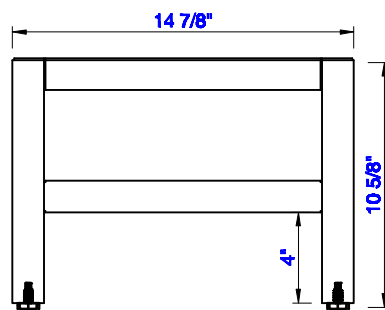

15"

Item Number:
E444-ST15-MCA
E444-ST15-GW

JAMES MARTIN

VANITIES™

Addison 15" Wooden Stand
for Grand Tower Hutch
Diagrams with Dimensions
page 01 of 03