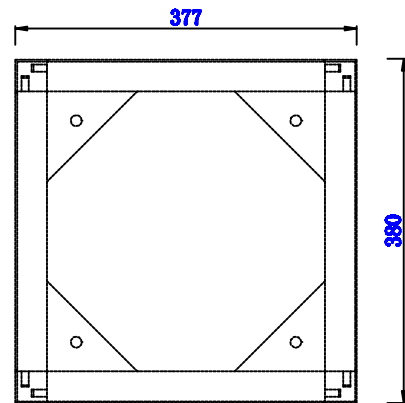

JAMES MARTIN

VANITIES™

Addison 15" Wooden Stand  
for Grand Tower Hutch  
Diagrams with Dimensions  
page 02 of 03

15"

Item Number:  
E444-ST15-MCA  
E444-ST15-GW

JAMES MARTIN

VANITIES™

Addison 15" Wooden Stand  
for Grand Tower Hutch  
Diagrams with Dimensions  
page 03 of 03

381mm

Item Number:  
E444-ST15-MCA  
E444-ST15-GW

JAMES MARTIN

VANITIES™

Addison 381mm Wooden Stand  
for Petite Tower Hutch  
Diagrams with Dimensions  
page 01 of 03

381mm

Item Number:  
E444-ST15-MCA  
E444-ST15-GW

JAMES MARTIN

VANITIES™

Addison 381mm Wooden Stand  
for Petite Tower Hutch  
Diagrams with Dimensions  
page 02 of 03

381mm

Item Number:  
E444-ST15-MCA  
E444-ST15-GW

JAMES MARTIN

VANITIES™

Addison 381mm Wooden Stand  
for Petite Tower Hutch  
Diagrams with Dimensions  
page 03 of 03