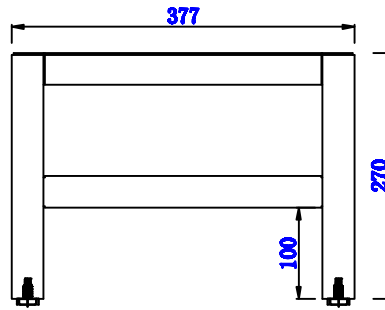

JAMES MARTIN

VANITIES™

Addison 15" Wooden Stand  
for Grand Tower Hutch  
Diagrams with Dimensions  
page 02 of 03

15"

Item Number:  
E444-ST15-MCA  
E444-ST15-GW

JAMES MARTIN

VANITIES™

Addison 15" Wooden Stand  
for Grand Tower Hutch  
Diagrams with Dimensions  
page 03 of 03

381mm

Item Number:  
E444-ST15-MCA  
E444-ST15-GW

JAMES MARTIN

VANITIES™

Addison 381mm Wooden Stand  
for Petite Tower Hutch  
Diagrams with Dimensions  
page 01 of 03

381mm

Item Number:  
E444-ST15-MCA  
E444-ST15-GW

JAMES MARTIN

VANITIES™

Addison 381mm Wooden Stand  
for Petite Tower Hutch  
Diagrams with Dimensions  
page 02 of 03

381mm

Item Number:  
E444-ST15-MCA  
E444-ST15-GW

JAMES MARTIN

VANITIES™

Addison 381mm Wooden Stand  
for Petite Tower Hutch  
Diagrams with Dimensions  
page 03 of 03