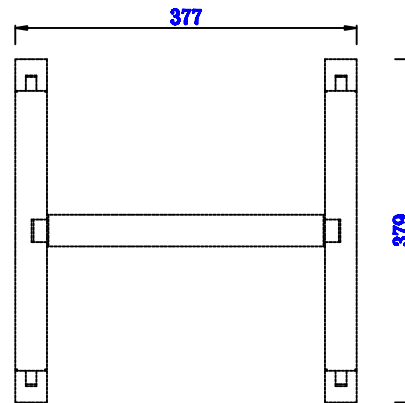

JAMES MARTIN

VANITIES™

Addison 15" Wooden Stand  
for Grand Tower Hutch  
Diagrams with Dimensions  
page 02 of 03

15"

Item Number:  
E444-ST15-MCA  
E444-ST15-GW

JAMES MARTIN

VANITIES™

Addison 15" Wooden Stand  
for Grand Tower Hutch  
Diagrams with Dimensions  
page 03 of 03

381mm

Item Number:  
E444-ST15-MCA  
E444-ST15-GW

JAMES MARTIN

VANITIES™

Addison 381mm Wooden Stand  
for Petite Tower Hutch  
Diagrams with Dimensions  
page 01 of 03

381mm

Item Number:  
E444-ST15-MCA  
E444-ST15-GW

JAMES MARTIN

VANITIES™

Addison 381mm Wooden Stand  
for Petite Tower Hutch  
Diagrams with Dimensions  
page 02 of 03

381mm

Item Number:  
E444-ST15-MCA  
E444-ST15-GW

JAMES MARTIN

VANITIES™

Addison 381mm Wooden Stand  
for Petite Tower Hutch  
Diagrams with Dimensions  
page 03 of 03