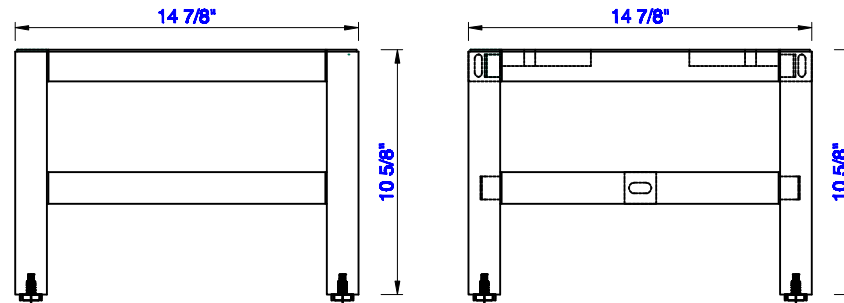

15"

Item Number:
E444-ST15-MCA
E444-ST15-GW

JAMES MARTIN

VANITIES™

Addison 15" Wooden Stand
for Grand Tower Hutch
Diagrams with Dimensions
page 03 of 03