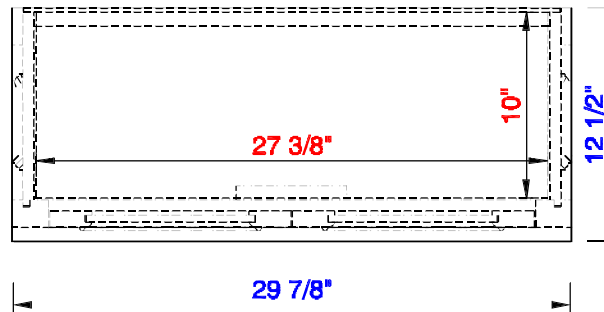

31 3/8"

Item Number:
825-HB30-BW

JAMES MARTIN

VANITIES™

De Soto 31 3/8" Hutch Base
Diagrams with Dimensions
page 02 of 03