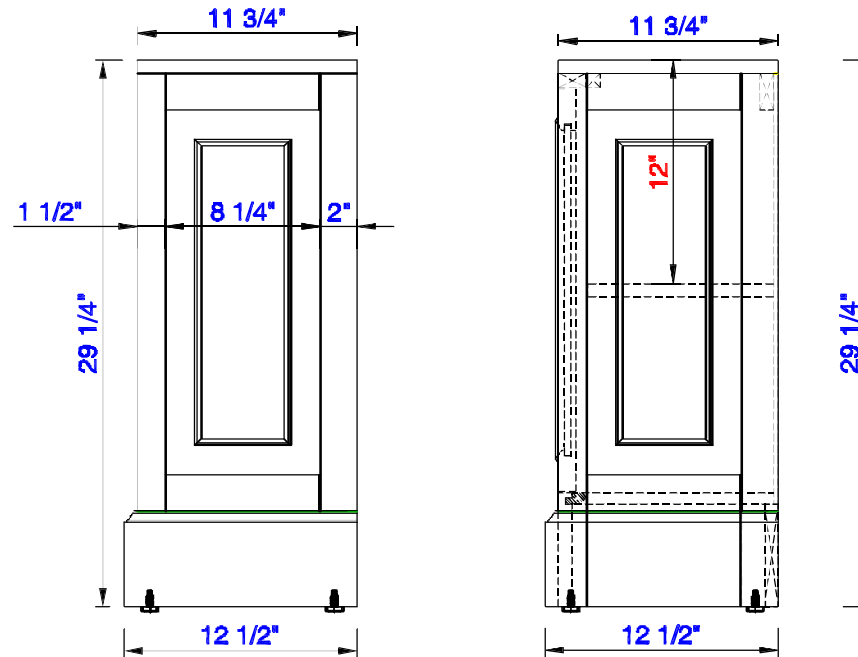

31 3/8"

Item Number:
825-HB30-BW

JAMES MARTIN

VANITIES™

De Soto 31 3/8" Hutch Base
Diagrams with Dimensions
page 03 of 03