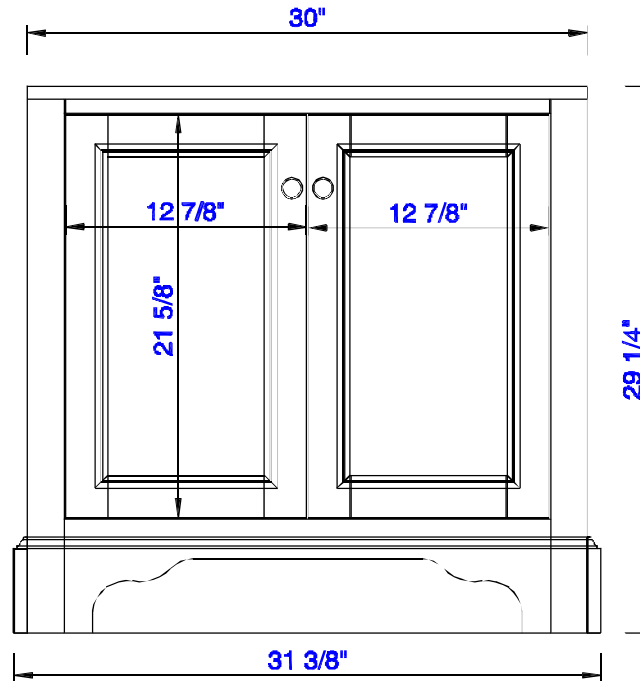

31 3/8"

Item Number:
825-HB30-BW

JAMES MARTIN

VANITIES™

De Soto 31 3/8" Hutch Base
Diagrams with Dimensions
page 01 of 03