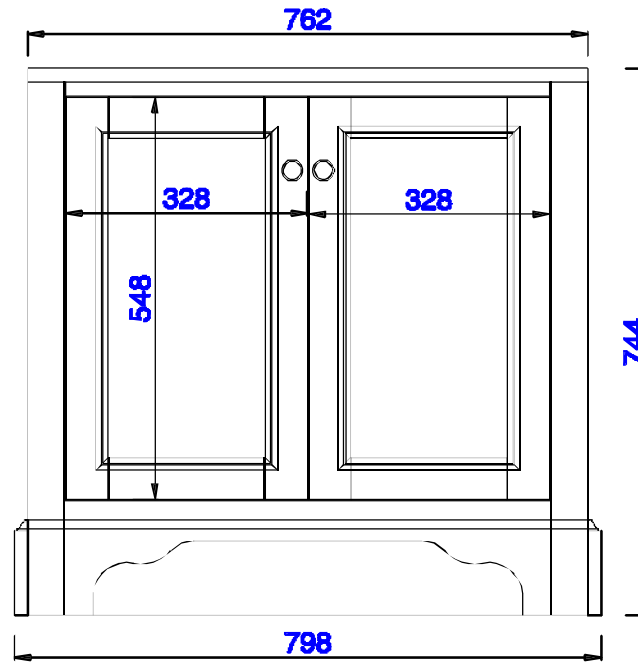

798mm

Item Number:
825-HB30-BW

JAMES MARTIN

VANITIES™

De Soto 798mm Hutch Base
Diagrams with Dimensions
page 01 of 03