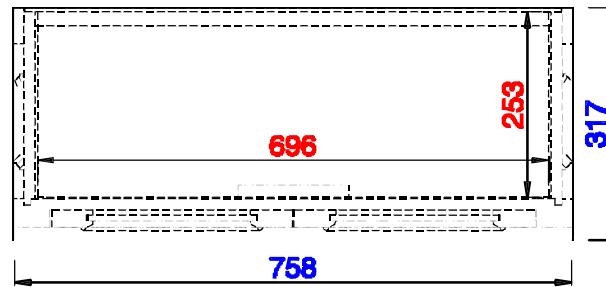

798mm

Item Number:
825-HB30-BW

JAMES MARTIN

VANITIES™

De Soto 798mm Hutch Base
Diagrams with Dimensions
page 02 of 03