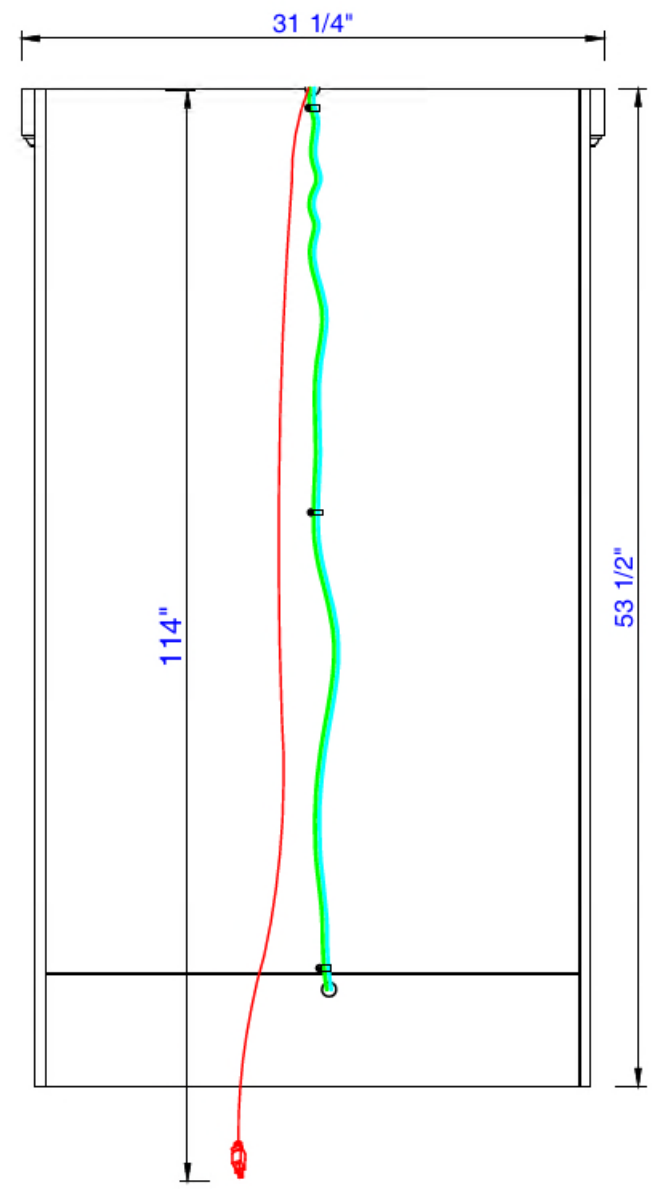

31 1/4"

Item Number:
825-H30-BW

JAMES MARTIN

VANITIES™

De Soto 31 1/4" Tower Hutch
Diagrams with Dimensions
page 01 of 03