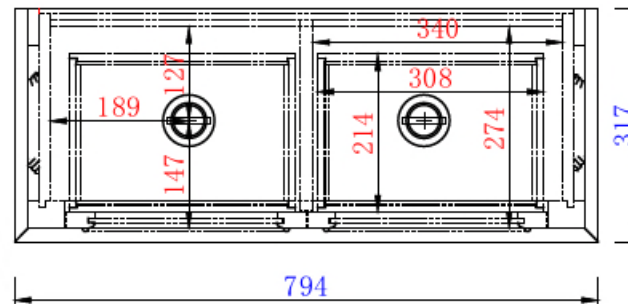

794mm

Item Number:
825-H30-BW

JAMES MARTIN

VANITIES™

De Soto 794mm Tower Hutch
Diagrams with Dimensions
page 02 of 03