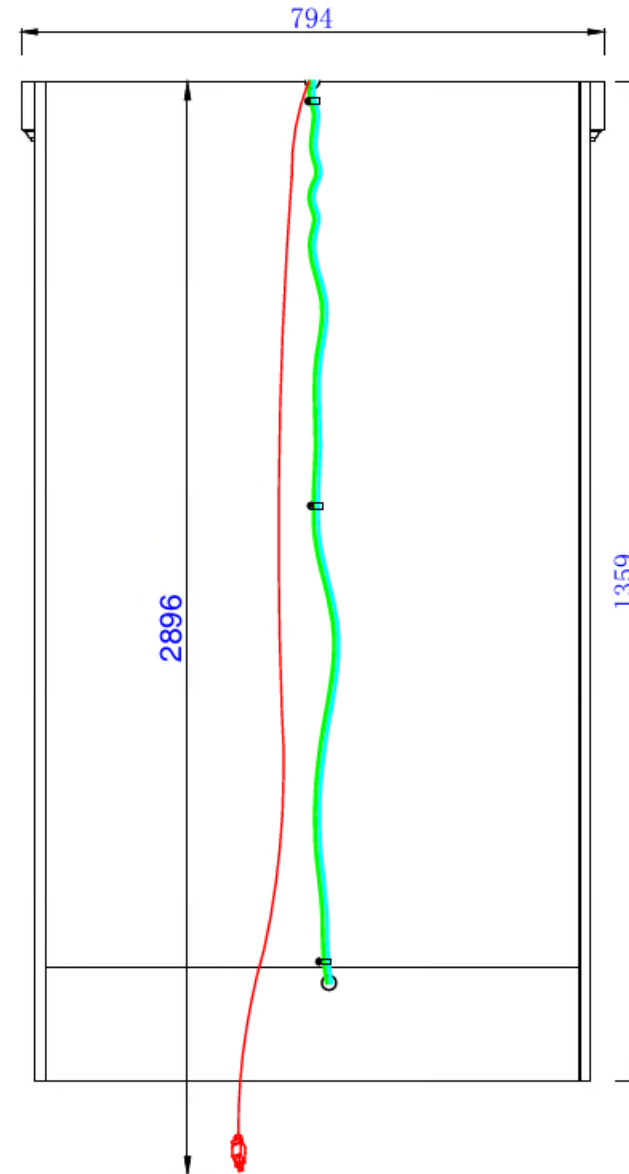

794mm

Item Number:
825-H30-BW

JAMES MARTIN

VANITIES™

De Soto 794mm Tower Hutch
Diagrams with Dimensions
page 01 of 03