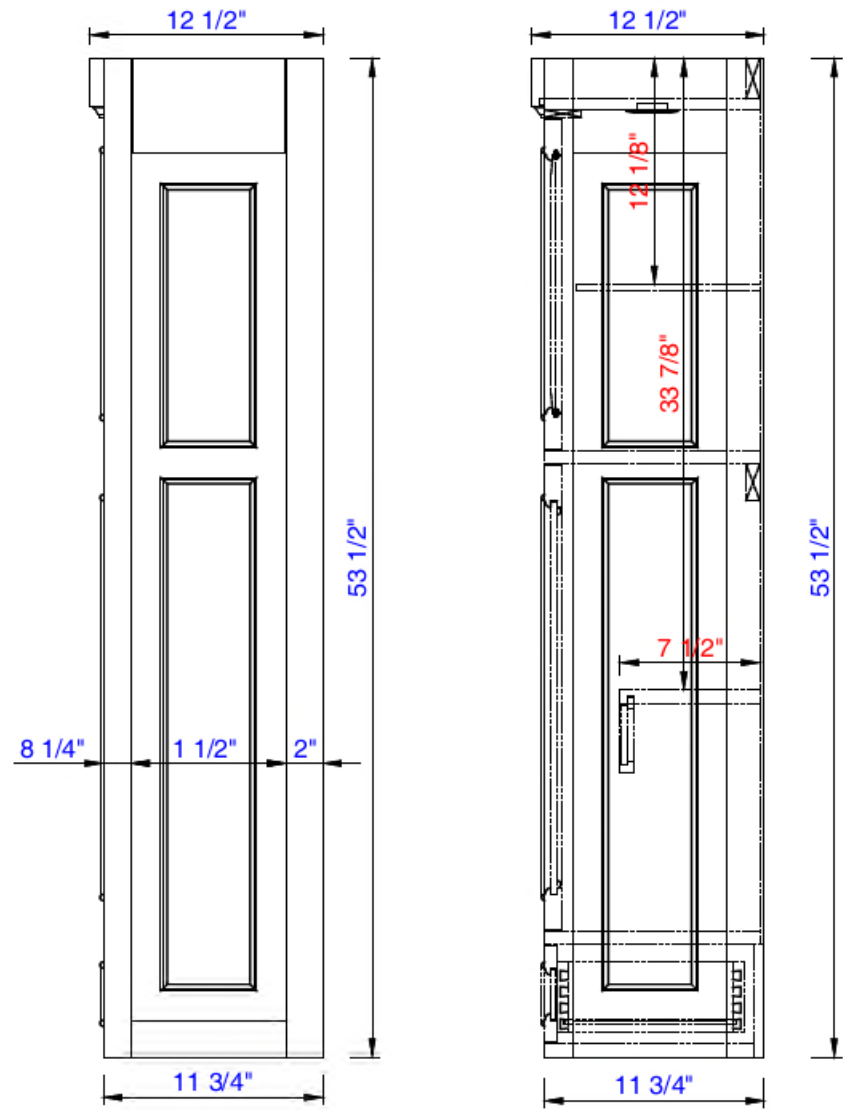

31 1/4"

Item Number:
825-H30-BW

JAMES MARTIN

VANITIES™

De Soto 31 1/4" Tower Hutch
Diagrams with Dimensions
page 03 of 03