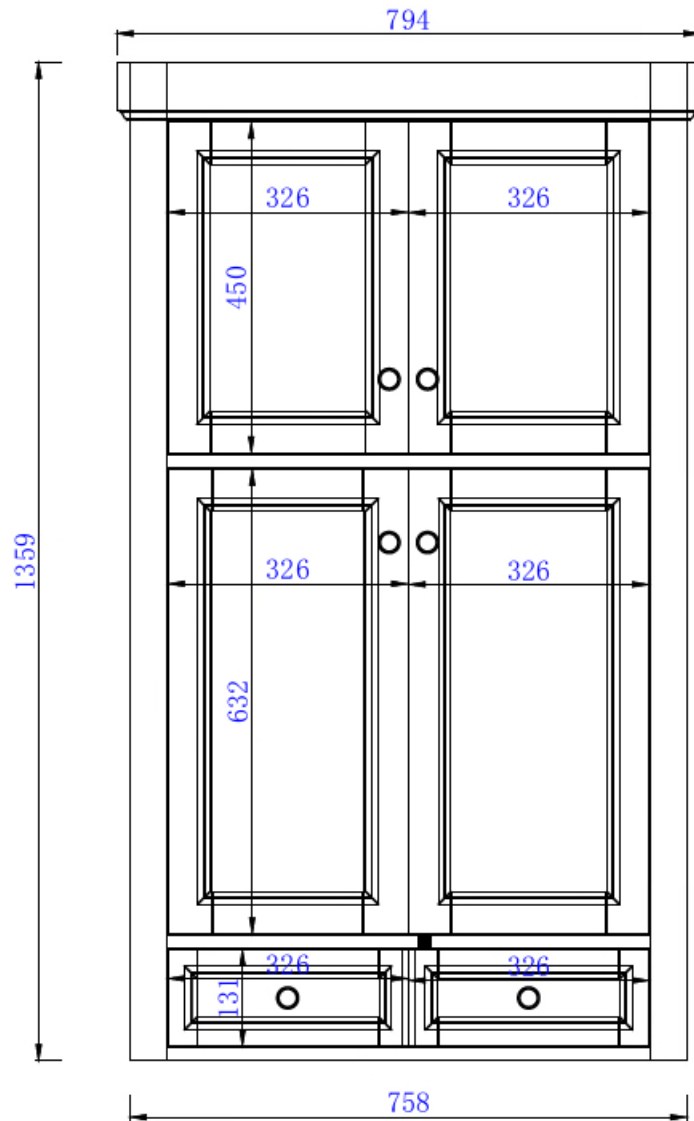

794mm

Item Number:
825-H30-BW

JAMES MARTIN

VANITIES™

De Soto 794mm Tower Hutch
Diagrams with Dimensions
page 01 of 03