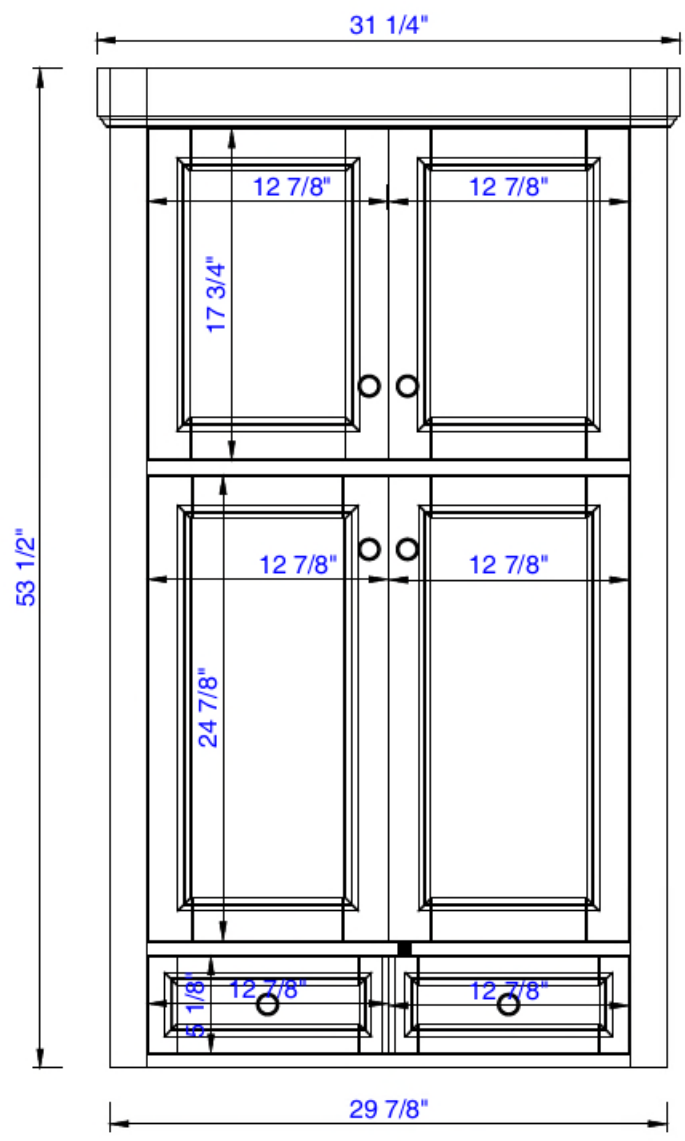

31 1/4"

Item Number:
825-H30-BW

JAMES MARTIN

VANITIES™

De Soto 31 1/4" Tower Hutch
Diagrams with Dimensions
page 01 of 03