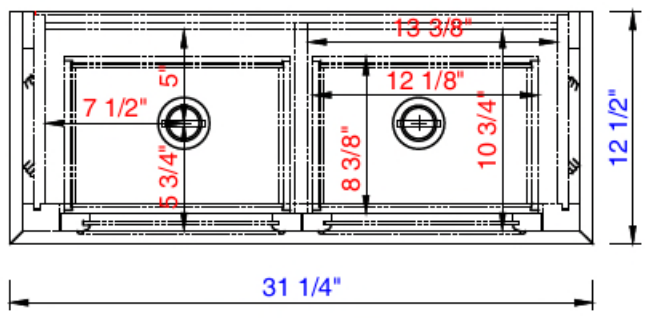

31 1/4"

Item Number:
825-H30-BW

JAMES MARTIN

VANITIES™

De Soto 31 1/4" Tower Hutch
Diagrams with Dimensions
page 02 of 03