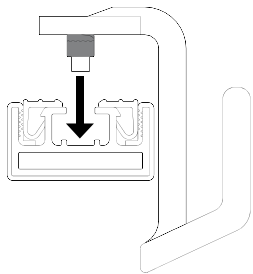

# INSTALLATION GUIDE

## SYMPHONY Shoe Hook

TAG  
HARDWARE

Large Shoe Hook

Allen Key  
2.5 mm

3 complete turns  
counter clockwise  
(Both screws)

Turn clockwise  
until tight.  
(Both screws)

**⚠ WARNING:**

This product can expose you to chemicals including chromium (hexavalent compounds), which are known to the State of California to cause cancer and birth defects or other reproductive harm. For more information, visit [www.p65warnings.ca.gov](http://www.p65warnings.ca.gov)