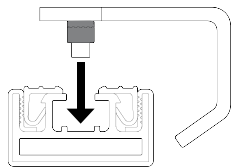

INSTALLATION GUIDE

SYMPHONY Triple Hook

TAG
HARDWARE

⚠ WARNING:

This product can expose you to chemicals including chromium (hexavalent compounds), which are known to the State of California to cause cancer and birth defects or other reproductive harm. For more information, visit www.p65warnings.ca.gov