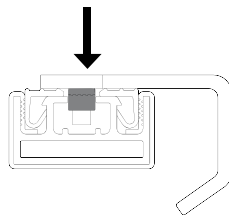

INSTALLATION GUIDE

SYMPHONY Triple Hook

TAG
HARDWARE

⚠ WARNING:

This product can expose you to chemicals including chromium (hexavalent compounds), which are known to the State of California to cause cancer and birth defects or other reproductive harm. For more information, visit www.p65warnings.ca.gov