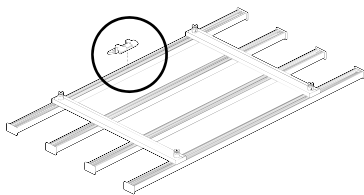

INSTALLATION GUIDE

SYMPHONY Coat Hook

kitchensource.com

1.800.667.8721

TAG
HARDWARE

Coat Hook

⚠ WARNING:

This product can expose you to chemicals including chromium (hexavalent compounds), which are known to the State of California to cause cancer and birth defects or other reproductive harm. For more information, visit www.p65warnings.ca.gov