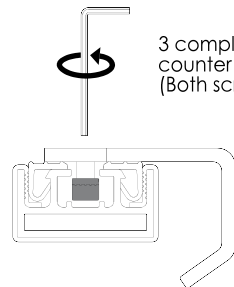

INSTALLATION GUIDE

SYMPHONY Triple Hook

TAG
HARDWARE

⚠ WARNING:

This product can expose you to chemicals including chromium (hexavalent compounds), which are known to the State of California to cause cancer and birth defects or other reproductive harm. For more information, visit www.p65warnings.ca.gov