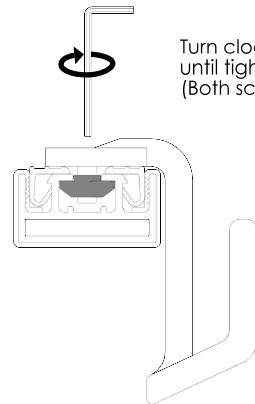

## SYMPHONY Shoe Hook

TAG  
HARDWARE

Large Shoe Hook

Allen Key  
2.5 mm

3 complete turns  
counter clockwise  
(Both screws)

Turn clockwise  
until tight.  
(Both screws)

**⚠ WARNING:**

This product can expose you to chemicals including chromium (hexavalent compounds), which are known to the State of California to cause cancer and birth defects or other reproductive harm. For more information, visit [www.p65warnings.ca.gov](http://www.p65warnings.ca.gov)