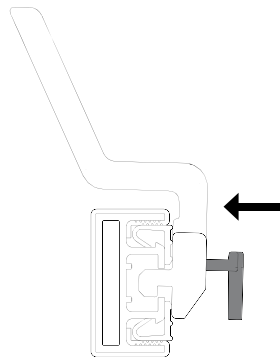

INSTALLATION GUIDE

SYMPHONY Coat Hook

kitchensource.com

1.800.667.8721

TAG
HARDWARE

Coat Hook

⚠ WARNING:

This product can expose you to chemicals including chromium (hexavalent compounds), which are known to the State of California to cause cancer and birth defects or other reproductive harm. For more information, visit www.p65warnings.ca.gov