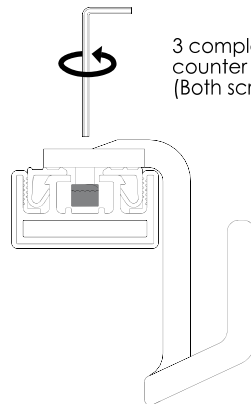

# INSTALLATION GUIDE

## SYMPHONY Shoe Hook

TAG  
HARDWARE

Large Shoe Hook

Allen Key  
2.5 mm

3 complete turns  
counter clockwise  
(Both screws)

Turn clockwise  
until tight.  
(Both screws)

**⚠ WARNING:**

This product can expose you to chemicals including chromium (hexavalent compounds), which are known to the State of California to cause cancer and birth defects or other reproductive harm. For more information, visit [www.p65warnings.ca.gov](http://www.p65warnings.ca.gov)