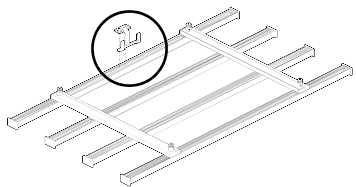

## SYMPHONY Shoe Hook

TAG  
HARDWARE

Large Shoe Hook

Allen Key  
2.5 mm

3 complete turns  
counter clockwise  
(Both screws)

Turn clockwise  
until tight.  
(Both screws)

**⚠ WARNING:**

This product can expose you to chemicals including chromium (hexavalent compounds), which are known to the State of California to cause cancer and birth defects or other reproductive harm. For more information, visit [www.p65warnings.ca.gov](http://www.p65warnings.ca.gov)