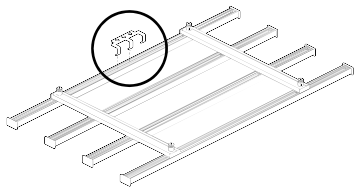

INSTALLATION GUIDE

SYMPHONY Triple Hook

TAG
HARDWARE

⚠ WARNING:

This product can expose you to chemicals including chromium (hexavalent compounds), which are known to the State of California to cause cancer and birth defects or other reproductive harm. For more information, visit www.p65warnings.ca.gov