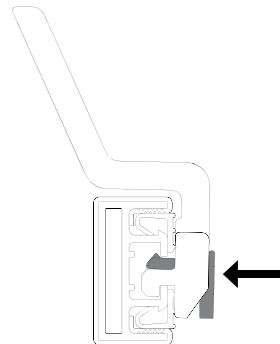

INSTALLATION GUIDE

SYMPHONY Coat Hook

kitchensource.com

1.800.667.8721

TAG
HARDWARE

Coat Hook

⚠ WARNING:

This product can expose you to chemicals including chromium (hexavalent compounds), which are known to the State of California to cause cancer and birth defects or other reproductive harm. For more information, visit www.p65warnings.ca.gov