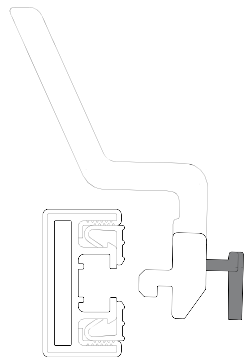

INSTALLATION GUIDE

SYMPHONY Coat Hook

kitchensource.com

1.800.667.8721

TAG
HARDWARE

Coat Hook

⚠ WARNING:

This product can expose you to chemicals including chromium (hexavalent compounds), which are known to the State of California to cause cancer and birth defects or other reproductive harm. For more information, visit www.p65warnings.ca.gov