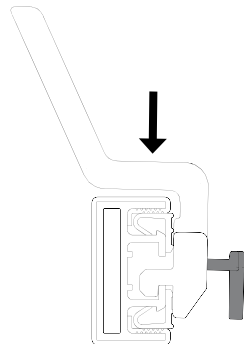

INSTALLATION GUIDE

SYMPHONY Coat Hook

kitchensource.com

1.800.667.8721

TAG
HARDWARE

Coat Hook

⚠ WARNING:

This product can expose you to chemicals including chromium (hexavalent compounds), which are known to the State of California to cause cancer and birth defects or other reproductive harm. For more information, visit www.p65warnings.ca.gov