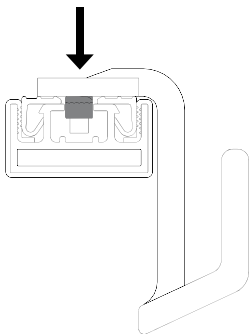

# INSTALLATION GUIDE

## SYMPHONY Shoe Hook

TAG  
HARDWARE

Large Shoe Hook

Allen Key  
2.5 mm

3 complete turns  
counter clockwise  
(Both screws)

Turn clockwise  
until tight.  
(Both screws)

**⚠ WARNING:**

This product can expose you to chemicals including chromium (hexavalent compounds), which are known to the State of California to cause cancer and birth defects or other reproductive harm. For more information, visit [www.p65warnings.ca.gov](http://www.p65warnings.ca.gov)