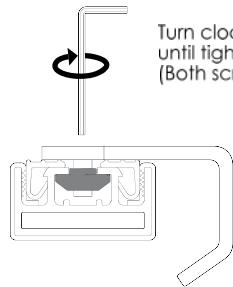

INSTALLATION GUIDE

SYMPHONY Triple Hook

TAG
HARDWARE

⚠ WARNING:

This product can expose you to chemicals including chromium (hexavalent compounds), which are known to the State of California to cause cancer and birth defects or other reproductive harm. For more information, visit www.p65warnings.ca.gov