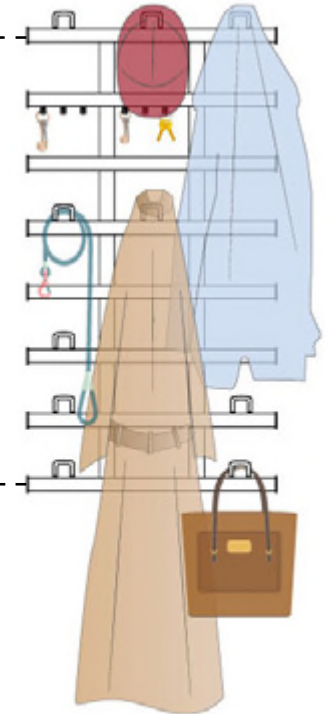

SYMPHONY Storage Matrix | 42" ENTRANCEWAY LAYOUT

47"

35"

23"

96"

76"

34"
min

GROUND

20 Hooks
(17 Coat Hooks, 3 Triple Hooks)

16 Hooks
(14 Coat Hooks, 2 Triple Hooks)

12 Hooks
(10 Coat Hooks, 2 Triple Hooks)

SYMPHONY Storage Matrix | 42" TIE & BELT LAYOUT

47"

35"

23"

96"