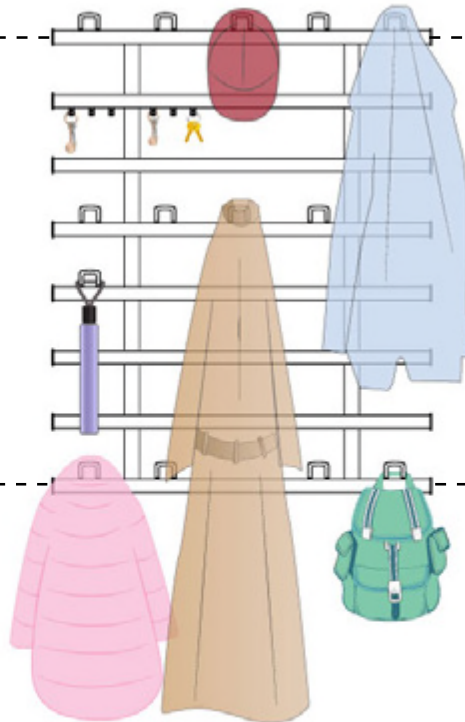

SYMPHONY Storage Matrix | 42" ENTRANCEWAY LAYOUT

47"

35"

23"

96"

76"

34"
min

GROUND

20 Hooks
(17 Coat Hooks, 3 Triple Hooks)

16 Hooks
(14 Coat Hooks, 2 Triple Hooks)

12 Hooks
(10 Coat Hooks, 2 Triple Hooks)

SYMPHONY Storage Matrix | 42" TIE & BELT LAYOUT

47"

35"

23"

96"

77"

35"
min

GROUND

20 Triple Hooks max

16 Triple Hooks max

12 Triple Hooks max

SYMPHONY Storage Matrix | 42" SCARF LAYOUT

47"