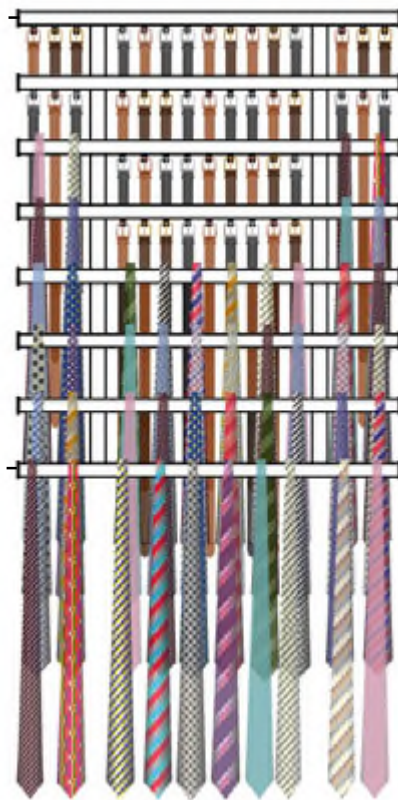

20 Hooks
(17 Coat Hooks, 3 Triple Hooks)

16 Hooks
(14 Coat Hooks, 2 Triple Hooks)

12 Hooks
(10 Coat Hooks, 2 Triple Hooks)

SYMPHONY Storage Matrix | 42" TIE & BELT LAYOUT

47"

35"

23"

96"

77"

35"
min

GROUND

20 Triple Hooks max

16 Triple Hooks max

12 Triple Hooks max

SYMPHONY Storage Matrix | 42" SCARF LAYOUT

47"

35"

23"

96"

77"

35"
min

GROUND

No Hooks

No Hooks

16 Shoe Hooks

12 Shoe Hooks