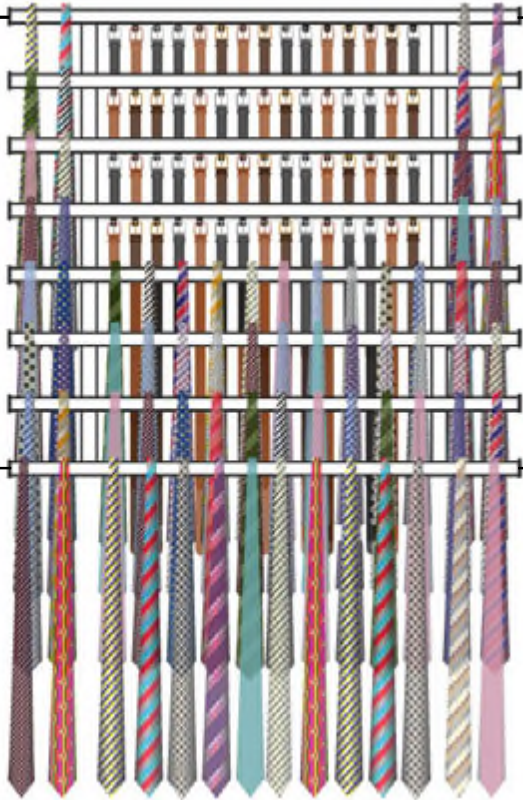

20 Hooks
(17 Coat Hooks, 3 Triple Hooks)

16 Hooks
(14 Coat Hooks, 2 Triple Hooks)

12 Hooks
(10 Coat Hooks, 2 Triple Hooks)

SYMPHONY Storage Matrix | 42" TIE & BELT LAYOUT

47"

35"

23"

96"

77"

35"
min

GROUND

20 Triple Hooks max

16 Triple Hooks max

12 Triple Hooks max

SYMPHONY Storage Matrix | 42" SCARF LAYOUT

47"

35"

23"

96"

77"

35"
min

GROUND

No Hooks

No Hooks

16 Shoe Hooks

12 Shoe Hooks