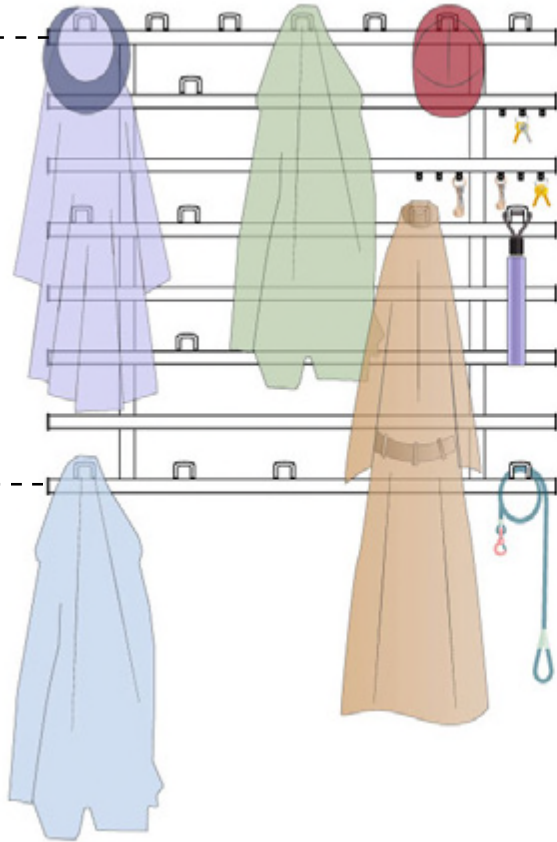

SYMPHONY Storage Matrix | 42" ENTRANCEWAY LAYOUT

47"

35"

23"

96"

76"

34"
min

GROUND

20 Hooks
(17 Coat Hooks, 3 Triple Hooks)

16 Hooks
(14 Coat Hooks, 2 Triple Hooks)

12 Hooks
(10 Coat Hooks, 2 Triple Hooks)

SYMPHONY Storage Matrix | 42" TIE & BELT LAYOUT

47"

35"

23"

96"

77"

35"
min

GROUND

20 Triple Hooks max

16 Triple Hooks max

12 Triple Hooks max

SYMPHONY Storage Matrix | 42" SCARF LAYOUT

47"