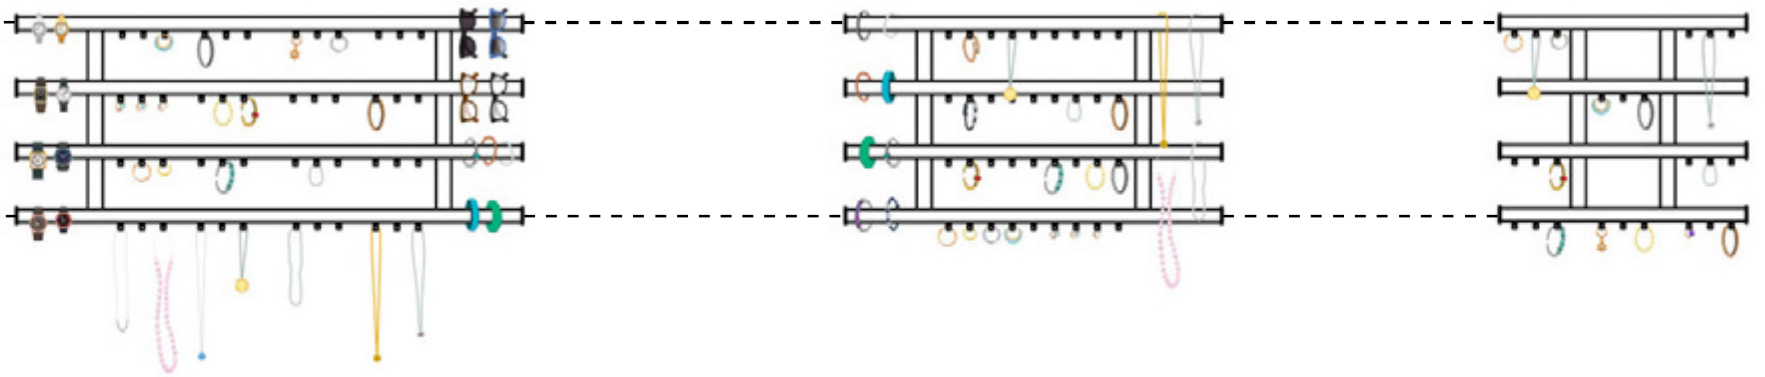

# SYMPHONY Storage Matrix | 19" JEWELRY LAYOUT

47"

35"

23"

96"

54"

35"  
min

GROUND

16 Triple Hooks

12 Triple Hooks

8 Triple Hooks  
+  
35" Elite Fixed Mirror

# SYMPHONY Storage Matrix | 19" SCARF LAYOUT

47"

35"

23"

96"

54"

35"  
min

GROUND

No Hooks

No Hooks

No Hooks  
+  
35" Elite Fixed Mirror