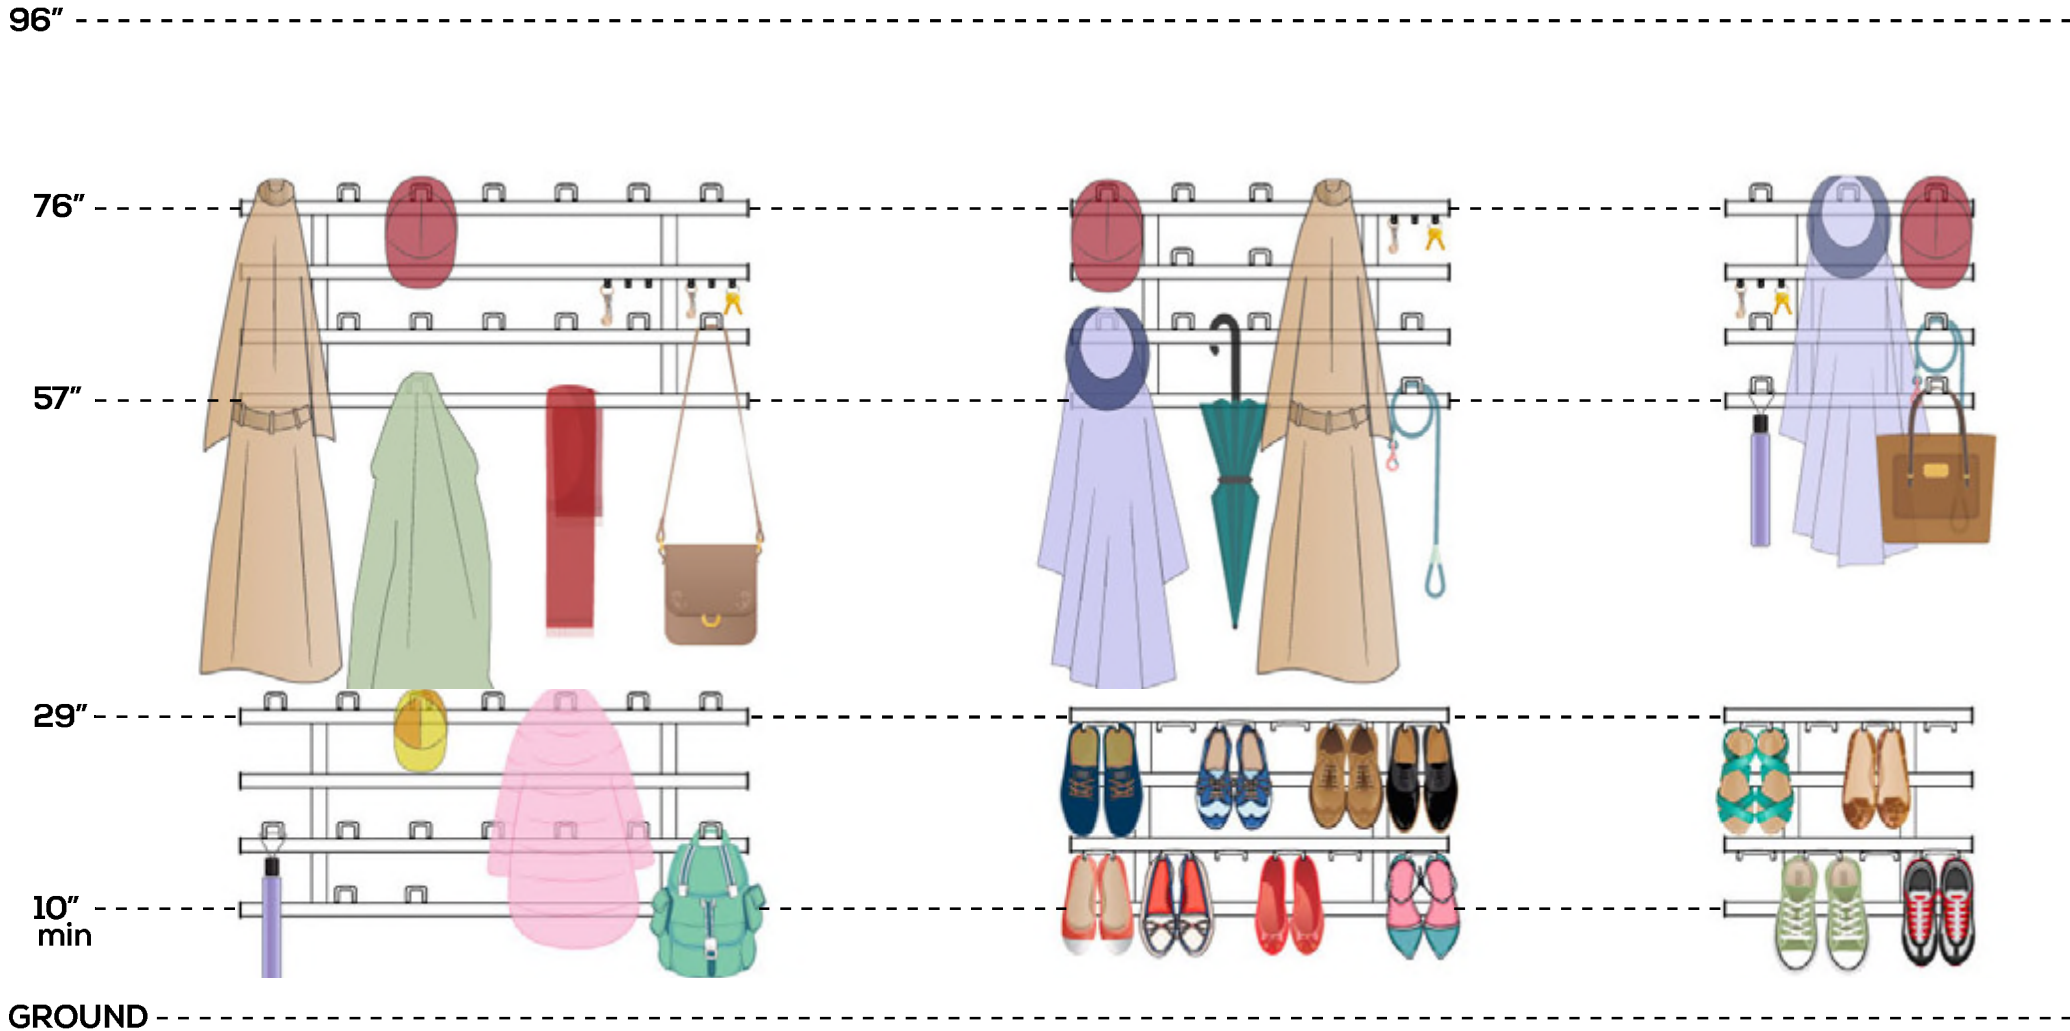

SYMPHONY Storage Matrix | 19" ENTRANCEWAY LAYOUT

47"

35"

23"

Top: 16 Hooks (14 Coat Hooks, 2 Triple Hooks)  
Bottom: 16 Coat Hooks

Top: 12 Hooks (11 Coat Hooks, 1 Triple Hook)  
Bottom: 12 Shoe Hooks

Top: 8 Hooks (7 Coat Hooks, 1 Triple Hook)  
Bottom: 8 Shoe Hooks

SYMPHONY Storage Matrix | 19" TIE & BELT LAYOUT

47"

35"

23"

96"

54"

35"  
min

GROUND

16 Triple Hooks max

12 Triple Hooks max

8 Triple Hooks  
max  
+  
35" Elite Fixed  
Mirrors

4 Shoe Hooks

4 Shoe Hooks

3 Shoe Hooks