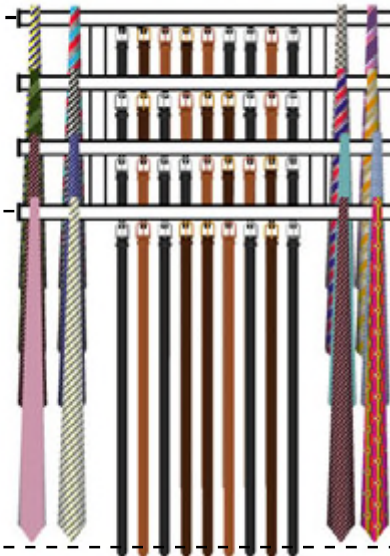

SYMPHONY Storage Matrix | 19" ENTRANCEWAY LAYOUT

47"

35"

23"

Top: 16 Hooks (14 Coat Hooks, 2 Triple Hooks)  
Bottom: 16 Coat Hooks

Top: 12 Hooks (11 Coat Hooks, 1 Triple Hook)  
Bottom: 12 Shoe Hooks

Top: 8 Hooks (7 Coat Hooks, 1 Triple Hook)  
Bottom: 8 Shoe Hooks

SYMPHONY Storage Matrix | 19" TIE & BELT LAYOUT

47"

35"

23"

96"

54"

35"  
min

GROUND

16 Triple Hooks max

12 Triple Hooks max

8 Triple Hooks  
max  
+  
35" Elite Fixed  
Mirrors

# SYMPHONY Storage Matrix | 19" JEWELRY LAYOUT

47"

35"

23"

96"

54"

35"  
min

GROUND