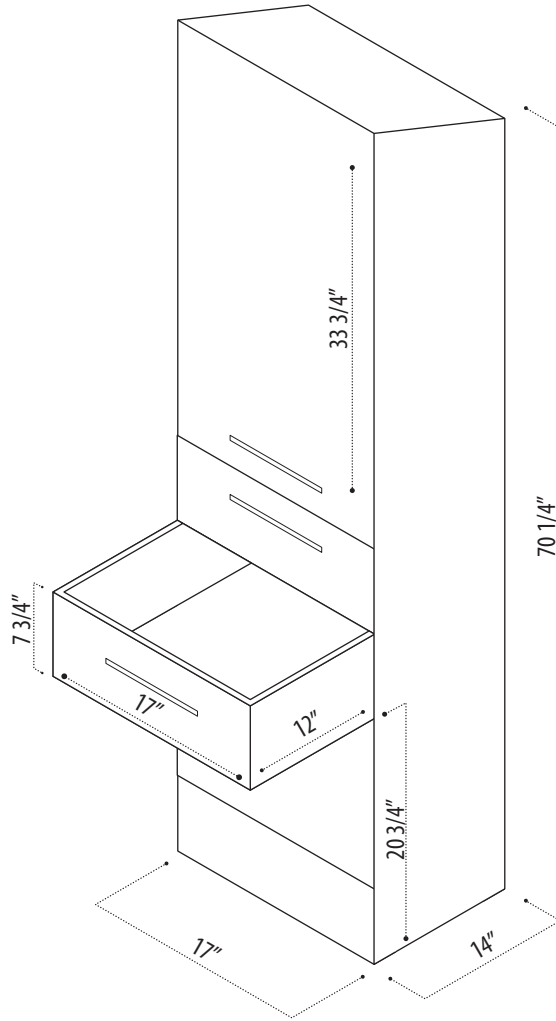

INSTRUCTION MANUAL

SKU CODE:

DEC066S-E

COLLECTION: Malibu

DIMENSIONS: W 17" | D 14" | H 70 1/4"

PRODUCT OVERVIEW

- Solid hardwood construction
- Rich Espresso Finish
- 2 drawers
- 2 soft closing doors

CARE AND CLEANING