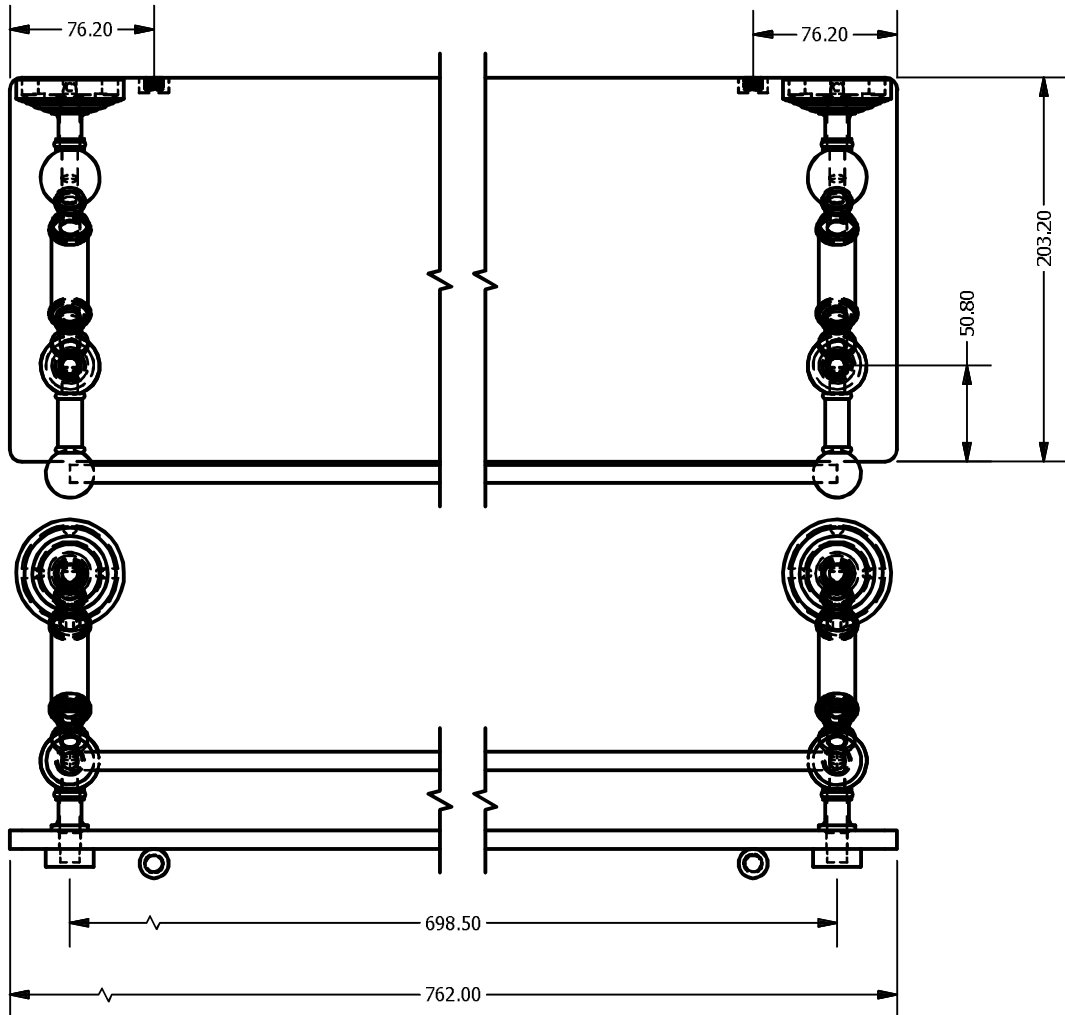

2

1

WP-1-30-GAL			
ITEM	QTY	PART NUMBER	DESCRIPTION
1	2	BPWW	BACKPLATE
2	2	CARD-58	CAP
3	2	CARD-1	CAP
4	8	NKSL-78	7/8 Inch Neck Slip Fitting X .75 Inch Diameter
5	4	CRRD-34	CHECK RING
6	2	BL2TD-135-1.25	2 TAP FOR GLASS SHELF
7	1	GLRT-8X30	GLASS
8	2	TU-34-2.5	TUBE
9	2	BL3TD-135-1.25	3 TAP FOR GLASS SHELF
10	4	CRRD-12	CHECK RING
11	2	TU12-1	TUBE 1"
12	1	TU38-27.5	GALLERY TUBE
13	2	BLT2T-1	HUB

**APPROVED FOR PRODUCTION**

By: RICHARD PAUL  
Date: 10-07-18

UNLESS OTHERWISE SPECIFIED

.X	± .3mm
.XX	± .15mm
.XXX	± .008mm

UNIT IS IN MM.

DRAWN	10-07-18	IM
CHECKED	10-07-18	P.D.
APPROVED	10-07-18	R.A.

MATERIAL: BRASS  
DESCRIPTION:

Waverly Place Collection  
30 Inch Floating Glass Shelf  
with Gallery Rail

FINISH	TBD
QTY	TBD
DRAWING NO.	
WP-1-30-GAL	
SCALE	1.5:1
SHEET: 1 OF 1	A4

2

1