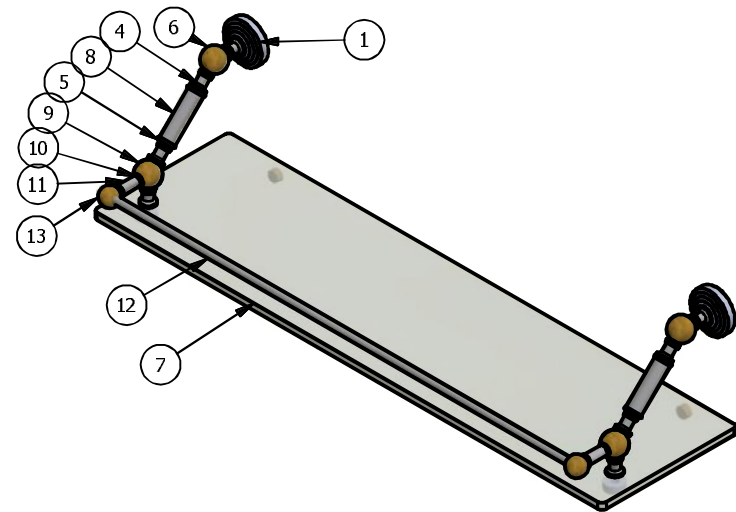

2

1

WP-1-30-GAL			
ITEM	QTY	PART NUMBER	DESCRIPTION
1	2	BPWW	BACKPLATE
2	2	CARD-58	CAP
3	2	CARD-1	CAP
4	8	NKSL-78	7/8 Inch Neck Slip Fitting X .75 Inch Diameter
5	4	CRRD-34	CHECK RING
6	2	BL2TD-135-1.25	2 TAP FOR GLASS SHELF
7	1	GLRT-8X30	GLASS
8	2	TU-34-2.5	TUBE
9	2	BL3TD-135-1.25	3 TAP FOR GLASS SHELF
10	4	CRRD-12	CHECK RING
11	2	TU12-1	TUBE 1"
12	1	TU38-27.5	GALLERY TUBE
13	2	BLT2T-1	HUB

**APPROVED FOR PRODUCTION**

By: RICHARD PAUL  
Date: 10-07-18

UNLESS OTHERWISE SPECIFIED

.X	± .3mm
.XX	± .15mm
.XXX	± .008mm

UNIT IS IN MM.

DRAWN	10-07-18	IM
CHECKED	10-07-18	P.D.
APPROVED	10-07-18	R.A.

MATERIAL: BRASS  
DESCRIPTION:

Waverly Place Collection  
30 Inch Floating Glass Shelf  
with Gallery Rail

FINISH	TBD
QTY	TBD
DRAWING NO.	
WP-1-30-GAL	
SCALE	1.5:1
SHEET: 1 OF 1	A4

2

1