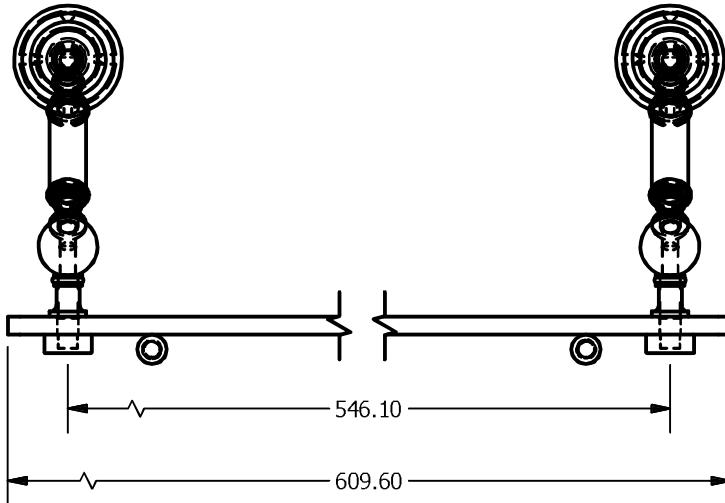

2

1

WP-1-24			
ITEM	QTY	PART NUMBER	DESCRIPTION
1	2	BPWV	BACKPLATE
2	2	CARD-58	CAP
3	2	CARD-1	CAP
4	8	NKSL-78	7/8 Inch Neck Slip Fitting X .75 Inch Diameter
5	4	CRRD-34	CHECK RING
6	4	BL2TD-135-1.25	2 TAP FOR GLASS SHELF
7	1	GLRT-8X24	GLASS
8	2	TU-34-2.5	TUBE

**APPROVED FOR PRODUCTION**

By: RICHARD PAUL  
Date: 9-21-18

UNLESS OTHERWISE SPECIFIED

.X	± .3mm
.XX	± .15mm
.XXX	± .008mm

UNIT IS IN MM.

DRAWN	9-21-18	IM	MATERIAL:	BRASS
CHECKED	9-21-18	P.D.	DESCRIPTION:	
APPROVED	9-21-18	R.A.	Waverly Place Collection 24 Inch Floating Glass Shelf	
THIRD ANGLE PROJECTION				

FINISH	TBD
QTY	TBD
DRAWING NO.	
WP-1-24	
SCALE	1.5:1
SHEET	1 OF 1
REV	0
A4	

2

1