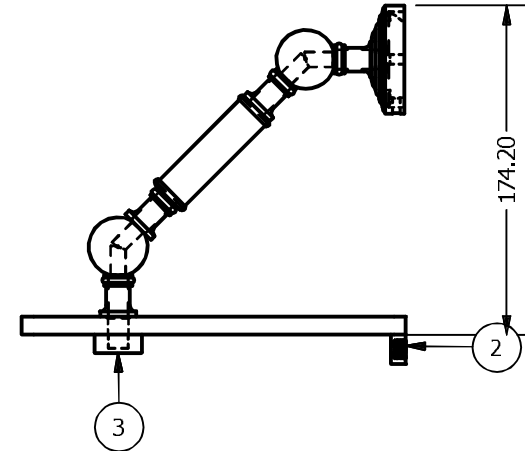

2

1

WP-1-24			
ITEM	QTY	PART NUMBER	DESCRIPTION
1	2	BPWV	BACKPLATE
2	2	CARD-58	CAP
3	2	CARD-1	CAP
4	8	NKSL-78	7/8 Inch Neck Slip Fitting X .75 Inch Diameter
5	4	CRRD-34	CHECK RING
6	4	BL2TD-135-1.25	2 TAP FOR GLASS SHELF
7	1	GLRT-8X24	GLASS
8	2	TU-34-2.5	TUBE

**APPROVED FOR PRODUCTION**

By: RICHARD PAUL  
Date: 9-21-18

UNLESS OTHERWISE SPECIFIED

.X	± .3mm
.XX	± .15mm
.XXX	± .008mm

UNIT IS IN MM.

DRAWN	9-21-18	IM	MATERIAL:	BRASS
CHECKED	9-21-18	P.D.	DESCRIPTION:	
APPROVED	9-21-18	R.A.	Waverly Place Collection 24 Inch Floating Glass Shelf	
THIRD ANGLE PROJECTION				

FINISH	TBD
QTY	TBD
DRAWING NO.	
WP-1-24	
SCALE	1.5:1
SHEET	1 OF 1
REV	0
A4	

2

1