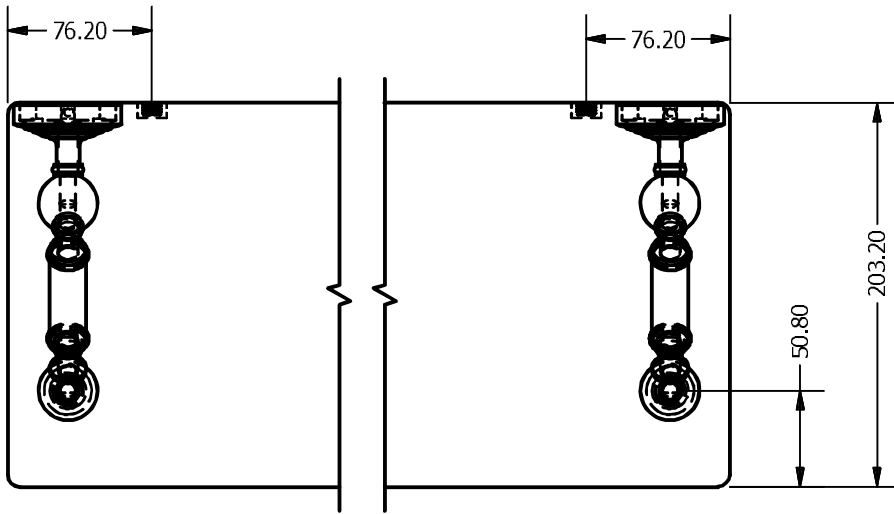

2

1

WP-1-24			
ITEM	QTY	PART NUMBER	DESCRIPTION
1	2	BPWV	BACKPLATE
2	2	CARD-58	CAP
3	2	CARD-1	CAP
4	8	NKSL-78	7/8 Inch Neck Slip Fitting X .75 Inch Diameter
5	4	CRRD-34	CHECK RING
6	4	BL2TD-135-1.25	2 TAP FOR GLASS SHELF
7	1	GLRT-8X24	GLASS
8	2	TU-34-2.5	TUBE

**APPROVED FOR PRODUCTION**

By: RICHARD PAUL  
Date: 9-21-18

UNLESS OTHERWISE SPECIFIED

.X	± .3mm
.XX	± .15mm
.XXX	± .008mm

UNIT IS IN MM.

DRAWN	9-21-18	IM	MATERIAL:	BRASS
CHECKED	9-21-18	P.D.	DESCRIPTION:	
APPROVED	9-21-18	R.A.	Waverly Place Collection 24 Inch Floating Glass Shelf	
THIRD ANGLE PROJECTION				

FINISH	TBD
QTY	TBD
DRAWING NO.	
WP-1-24	
SCALE	1.5:1
SHEET	1 OF 1
REV	0
A4	

2

1