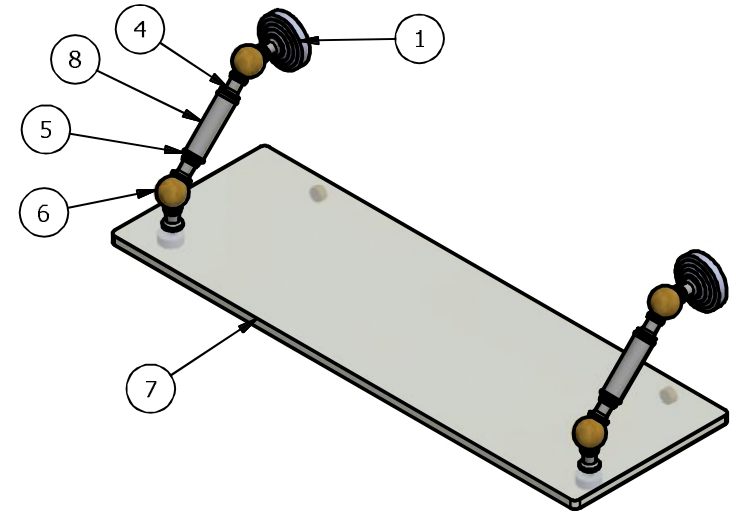

2

1

WP-1-24			
ITEM	QTY	PART NUMBER	DESCRIPTION
1	2	BPWV	BACKPLATE
2	2	CARD-58	CAP
3	2	CARD-1	CAP
4	8	NKSL-78	7/8 Inch Neck Slip Fitting X .75 Inch Diameter
5	4	CRRD-34	CHECK RING
6	4	BL2TD-135-1.25	2 TAP FOR GLASS SHELF
7	1	GLRT-8X24	GLASS
8	2	TU-34-2.5	TUBE

**APPROVED FOR PRODUCTION**

By: RICHARD PAUL  
Date: 9-21-18

UNLESS OTHERWISE SPECIFIED

.X	± .3mm
.XX	± .15mm
.XXX	± .008mm

UNIT IS IN MM.

DRAWN	9-21-18	IM	MATERIAL:	BRASS
CHECKED	9-21-18	P.D.	DESCRIPTION:	
APPROVED	9-21-18	R.A.	Waverly Place Collection 24 Inch Floating Glass Shelf	
THIRD ANGLE PROJECTION				

FINISH	TBD
QTY	TBD
DRAWING NO.	
WP-1-24	
SCALE	1.5:1
SHEET	1 OF 1
REV	0
A4	

2

1