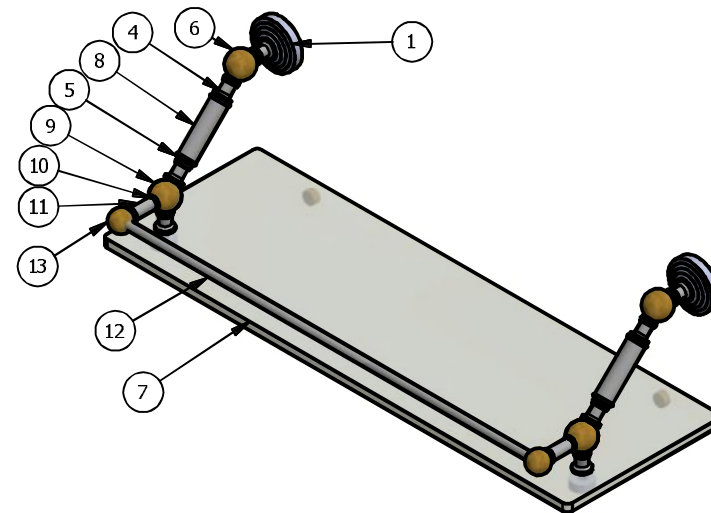

2

1

WP-1-24-GAL			
ITEM	QTY	PART NUMBER	DESCRIPTION
1	2	BPVV	BACKPLATE
2	2	CARD-58	CAP
3	2	CARD-1	CAP
4	8	NKSL-78	7/8 Inch Neck Slip Fitting X .75 Inch Diameter
5	4	CRRD-34	CHECK RING
6	2	BL2TD-135-1.25	2 TAP FOR GLASS SHELF
7	1	GLRT-8X24	GLASS
8	2	TU-34-2.5	TUBE
9	2	BL3TD-135-1.25	3 TAP FOR GLASS SHELF
10	4	CRRD-12	CHECK RING
11	2	TU12-1	TUBE 1"
12	1	TU38-21.5	GALLERY TUBE
13	2	BLT2T-1	HUB

**APPROVED FOR PRODUCTION**

By: RICHARD PAUL  
Date: 10-15-18

UNLESS OTHERWISE SPECIFIED

.X	± .3mm
.XX	± .15mm
.XXX	± .008mm

UNIT IS IN MM.

DRAWN	10-15-18	IM
CHECKED	10-15-18	P.D.
APPROVED	10-15-18	R.A.

MATERIAL: BRASS  
DESCRIPTION:

FINISH	TBD
QTY	TBD

COPYRIGHT @ALLIEDBRASS 2018

Waverly Place Collection  
24 Inch Floating Glass Shelf  
with Gallery Shelf

DRAWING NO.	REV
WP-1-24-GAL	0
SCALE	SHEET: 1 OF 1
1.5:1	A4

2

1