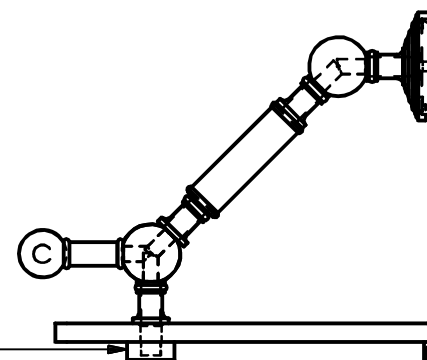

2

1

WP-1-24-GAL			
ITEM	QTY	PART NUMBER	DESCRIPTION
1	2	BPVV	BACKPLATE
2	2	CARD-58	CAP
3	2	CARD-1	CAP
4	8	NKSL-78	7/8 Inch Neck Slip Fitting X .75 Inch Diameter
5	4	CRRD-34	CHECK RING
6	2	BL2TD-135-1.25	2 TAP FOR GLASS SHELF
7	1	GLRT-8X24	GLASS
8	2	TU-34-2.5	TUBE
9	2	BL3TD-135-1.25	3 TAP FOR GLASS SHELF
10	4	CRRD-12	CHECK RING
11	2	TU12-1	TUBE 1"
12	1	TU38-21.5	GALLERY TUBE
13	2	BLT2T-1	HUB

**APPROVED FOR PRODUCTION**

By: RICHARD PAUL  
Date: 10-15-18

UNLESS OTHERWISE SPECIFIED

.X	± .3mm
.XX	± .15mm
.XXX	± .008mm

UNIT IS IN MM.

DRAWN	10-15-18	IM
CHECKED	10-15-18	P.D.
APPROVED	10-15-18	R.A.

MATERIAL: BRASS  
DESCRIPTION:

FINISH	TBD
QTY	TBD

COPYRIGHT @ALLIEDBRASS 2018

Waverly Place Collection  
24 Inch Floating Glass Shelf  
with Gallery Shelf

DRAWING NO.	REV
WP-1-24-GAL	0
SCALE	SHEET: 1 OF 1
1.5:1	A4

2

1