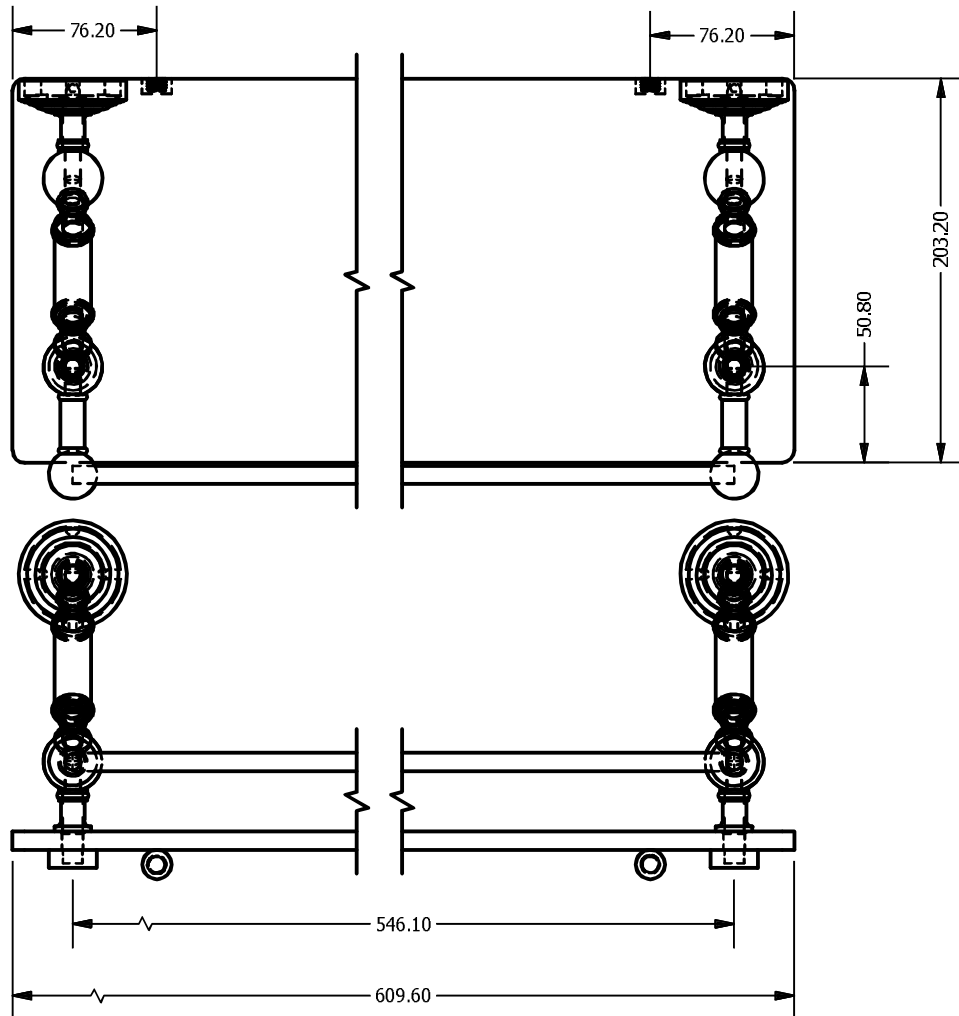

2

1

WP-1-24-GAL			
ITEM	QTY	PART NUMBER	DESCRIPTION
1	2	BPVV	BACKPLATE
2	2	CARD-58	CAP
3	2	CARD-1	CAP
4	8	NKSL-78	7/8 Inch Neck Slip Fitting X .75 Inch Diameter
5	4	CRRD-34	CHECK RING
6	2	BL2TD-135-1.25	2 TAP FOR GLASS SHELF
7	1	GLRT-8X24	GLASS
8	2	TU-34-2.5	TUBE
9	2	BL3TD-135-1.25	3 TAP FOR GLASS SHELF
10	4	CRRD-12	CHECK RING
11	2	TU12-1	TUBE 1"
12	1	TU38-21.5	GALLERY TUBE
13	2	BLT2T-1	HUB

**APPROVED FOR PRODUCTION**

By: RICHARD PAUL  
Date: 10-15-18

UNLESS OTHERWISE SPECIFIED

.X	± .3mm
.XX	± .15mm
.XXX	± .008mm

UNIT IS IN MM.

DRAWN	10-15-18	IM
CHECKED	10-15-18	P.D.
APPROVED	10-15-18	R.A.

MATERIAL: BRASS  
DESCRIPTION:

FINISH	TBD
QTY	TBD

COPYRIGHT @ALLIEDBRASS 2018

Waverly Place Collection  
24 Inch Floating Glass Shelf  
with Gallery Shelf

DRAWING NO.	REV
WP-1-24-GAL	0
SCALE	SHEET: 1 OF 1
1.5:1	A4

2

1