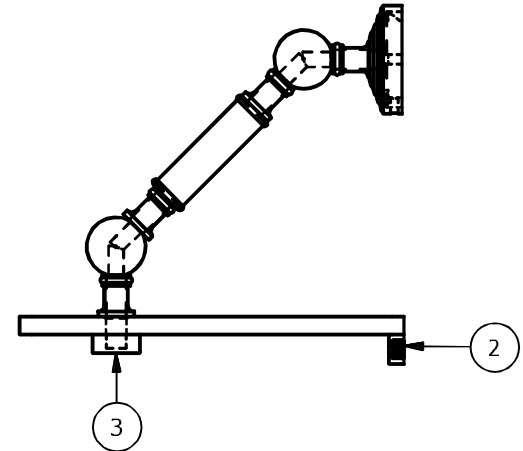

2

1

WP-1-18			
ITEM	QTY	PART NUMBER	DESCRIPTION
1	2	BPWV	BACKPLATE
2	2	CARD-58	CAP
3	2	CARD-1	CAP
4	8	NKSL-78	7/8 Inch Neck Slip Fitting X .75 Inch Diameter
5	4	CRRD-34	CHECK RING
6	4	BL2TD-135-1.25	2 TAP FOR GLASS SHELF
7	1	GLRT-8X18	GLASS
8	2	TU-34-2.5	TUBE

APPROVED FOR PRODUCTION

By: RICHARD PAUL
Date: 9-04-18

UNLESS OTHERWISE SPECIFIED

.X	± .3mm
.XX	± .15mm
.XXX	± .008mm

UNIT IS IN MM.

DATE	BY	DESCRIPTION
09-04-18	IM	DRAWN
09-04-18	P.D.	CHECKED
09-04-18	R.A.	APPROVED

THIRD ANGLE PROJECTION

MATERIAL: BRASS		FINISH: TBD
DESCRIPTION: Waverly Place Collection 18 Inch Floating Glass Shelf		QTY: TBD
		DRAWING NO. WP-1-18
		REV: 0
SCALE: 1.5:1	SHEET: 1 OF 1	A4

2

1