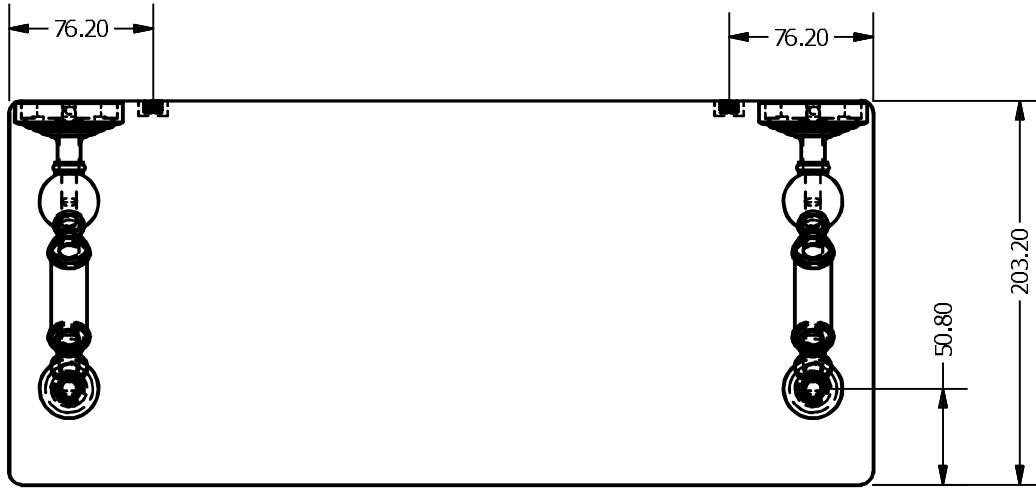

2

1

WP-1-18			
ITEM	QTY	PART NUMBER	DESCRIPTION
1	2	BPWV	BACKPLATE
2	2	CARD-58	CAP
3	2	CARD-1	CAP
4	8	NKSL-78	7/8 Inch Neck Slip Fitting X .75 Inch Diameter
5	4	CRRD-34	CHECK RING
6	4	BL2TD-135-1.25	2 TAP FOR GLASS SHELF
7	1	GLRT-8X18	GLASS
8	2	TU-34-2.5	TUBE

APPROVED FOR PRODUCTION

By: RICHARD PAUL
Date: 9-04-18

UNLESS OTHERWISE SPECIFIED

.X	± .3mm
.XX	± .15mm
.XXX	± .008mm

UNIT IS IN MM.

DATE	BY	DESCRIPTION
09-04-18	IM	DRAWN
09-04-18	P.D.	CHECKED
09-04-18	R.A.	APPROVED

THIRD ANGLE PROJECTION

MATERIAL: BRASS		FINISH: TBD
DESCRIPTION: Waverly Place Collection 18 Inch Floating Glass Shelf		QTY: TBD
		DRAWING NO. WP-1-18
		REV: 0
SCALE: 1.5:1	SHEET: 1 OF 1	A4

2

1