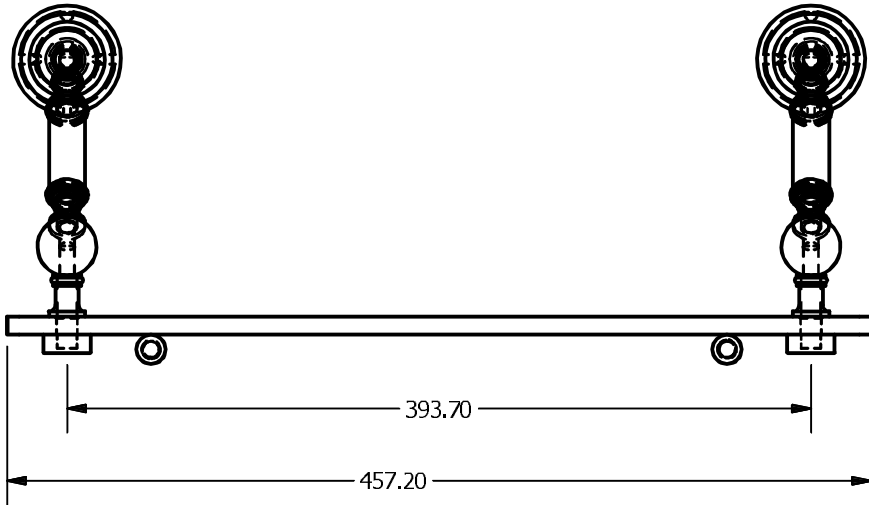

2

1

WP-1-18			
ITEM	QTY	PART NUMBER	DESCRIPTION
1	2	BPWV	BACKPLATE
2	2	CARD-58	CAP
3	2	CARD-1	CAP
4	8	NKSL-78	7/8 Inch Neck Slip Fitting X .75 Inch Diameter
5	4	CRRD-34	CHECK RING
6	4	BL2TD-135-1.25	2 TAP FOR GLASS SHELF
7	1	GLRT-8X18	GLASS
8	2	TU-34-2.5	TUBE

APPROVED FOR PRODUCTION

By: RICHARD PAUL
Date: 9-04-18

UNLESS OTHERWISE SPECIFIED

.X	± .3mm
.XX	± .15mm
.XXX	± .008mm

UNIT IS IN MM.

DATE	BY	DESCRIPTION
09-04-18	IM	DRAWN
09-04-18	P.D.	CHECKED
09-04-18	R.A.	APPROVED

THIRD ANGLE PROJECTION

MATERIAL: BRASS		FINISH: TBD
DESCRIPTION: Waverly Place Collection 18 Inch Floating Glass Shelf		QTY: TBD
		DRAWING NO. WP-1-18
		REV: 0
SCALE: 1.5:1	SHEET: 1 OF 1	A4

2

1