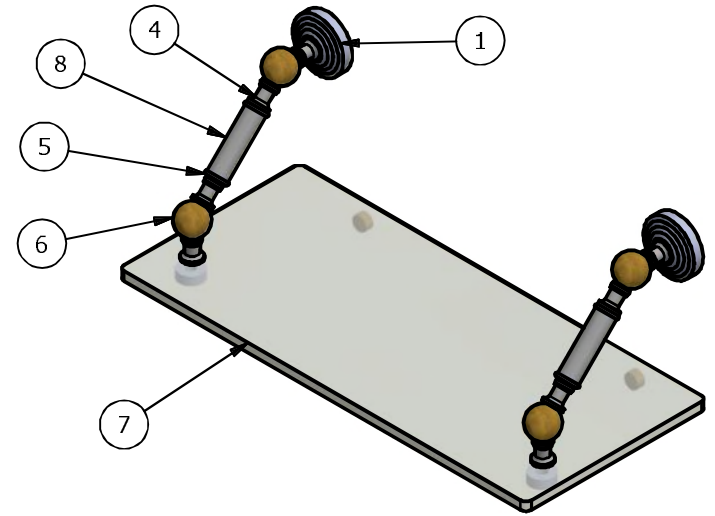

2

1

WP-1-18			
ITEM	QTY	PART NUMBER	DESCRIPTION
1	2	BPWV	BACKPLATE
2	2	CARD-58	CAP
3	2	CARD-1	CAP
4	8	NKSL-78	7/8 Inch Neck Slip Fitting X .75 Inch Diameter
5	4	CRRD-34	CHECK RING
6	4	BL2TD-135-1.25	2 TAP FOR GLASS SHELF
7	1	GLRT-8X18	GLASS
8	2	TU-34-2.5	TUBE

APPROVED FOR PRODUCTION

By: RICHARD PAUL
Date: 9-04-18

UNLESS OTHERWISE SPECIFIED

.X	± .3mm
.XX	± .15mm
.XXX	± .008mm

UNIT IS IN MM.

DATE	BY	DESCRIPTION
09-04-18	IM	DRAWN
09-04-18	P.D.	CHECKED
09-04-18	R.A.	APPROVED

THIRD ANGLE PROJECTION

MATERIAL: BRASS		FINISH: TBD
DESCRIPTION: Waverly Place Collection 18 Inch Floating Glass Shelf		QTY: TBD
		DRAWING NO. WP-1-18
		REV: 0
SCALE: 1.5:1	SHEET: 1 OF 1	A4

2

1