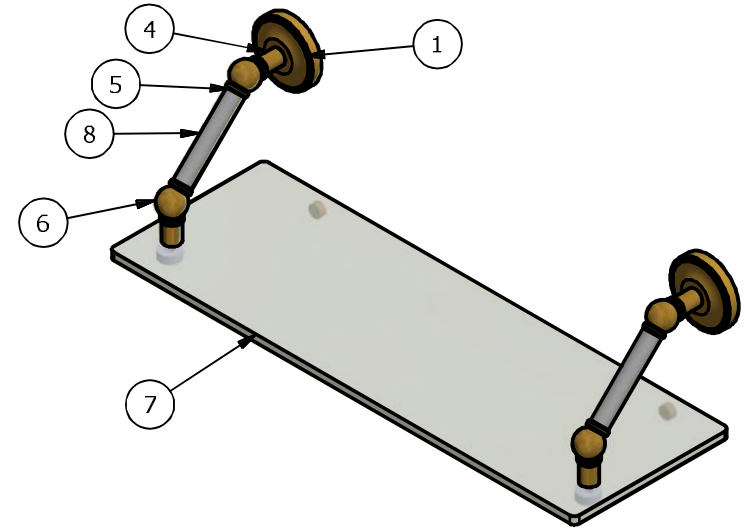

2

1

PR-1-24			
ITEM	QTY	PART NUMBER	DESCRIPTION
1	2	BPPR	BACKPLATE
2	2	CARD-58	CAP
3	2	CARD-1	CAP
4	4	PSRD-1	Neck
5	8	CRRD2-34	DOUBLE CHECK RING
6	4	BL2TD-135-1.25	2 TAP FOR GLASS SHELF
7	1	GLRT-8X24	GLASS
8	2	TU-34-4	TUBE

**APPROVED FOR PRODUCTION**

By: RICHARD PAUL  
Date: 9-21-18

UNLESS OTHERWISE SPECIFIED

.X	± .3mm
.XX	± .15mm
.XXX	± .008mm

UNIT IS IN MM.

DRAWN	9-21-18	IM	MATERIAL:	BRASS
CHECKED	9-21-18	P.D.	DESCRIPTION:	
APPROVED	9-21-18	R.A.	Prestige Regal Collection 24 Inch Floating Glass Shelf	