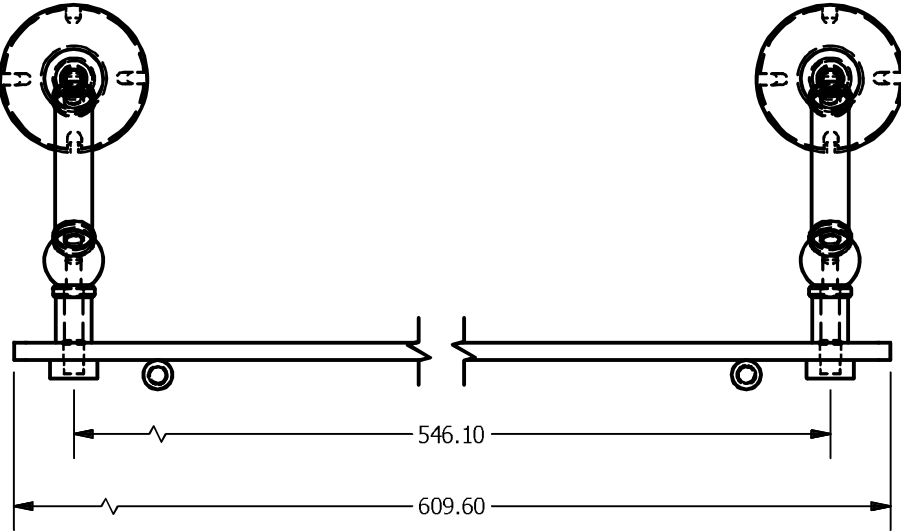

2

1

PR-1-24			
ITEM	QTY	PART NUMBER	DESCRIPTION
1	2	BPPR	BACKPLATE
2	2	CARD-58	CAP
3	2	CARD-1	CAP
4	4	PSRD-1	Neck
5	8	CRRD2-34	DOUBLE CHECK RING
6	4	BL2TD-135-1.25	2 TAP FOR GLASS SHELF
7	1	GLRT-8X24	GLASS
8	2	TU-34-4	TUBE

**APPROVED FOR PRODUCTION**

By: RICHARD PAUL  
Date: 9-21-18

UNLESS OTHERWISE SPECIFIED

.X	± .3mm
.XX	± .15mm
.XXX	± .008mm

UNIT IS IN MM.

DRAWN	9-21-18	IM	MATERIAL:	BRASS
CHECKED	9-21-18	P.D.	DESCRIPTION:	
APPROVED	9-21-18	R.A.	Prestige Regal Collection 24 Inch Floating Glass Shelf	

THIRD ANGLE PROJECTION

FINISH	TBD
QTY	TBD
DRAWING NO.	REV
PR-1-24	0
SCALE	1.5:1 SHEET: 1 OF 1 A4

2

1