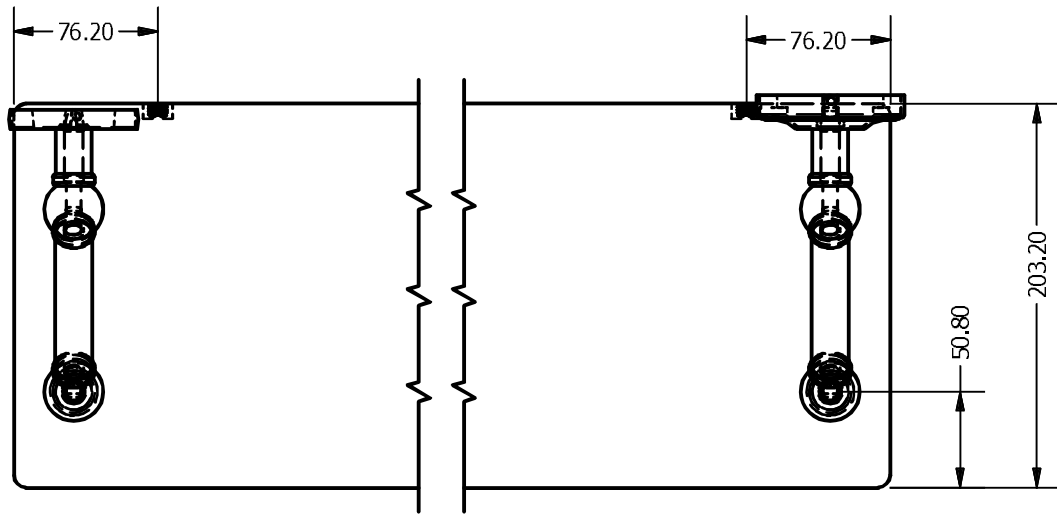

2

1

PR-1-24			
ITEM	QTY	PART NUMBER	DESCRIPTION
1	2	BPPR	BACKPLATE
2	2	CARD-58	CAP
3	2	CARD-1	CAP
4	4	PSRD-1	Neck
5	8	CRRD2-34	DOUBLE CHECK RING
6	4	BL2TD-135-1.25	2 TAP FOR GLASS SHELF
7	1	GLRT-8X24	GLASS
8	2	TU-34-4	TUBE

**APPROVED FOR PRODUCTION**

By: RICHARD PAUL  
Date: 9-21-18

UNLESS OTHERWISE SPECIFIED

.X	± .3mm
.XX	± .15mm
.XXX	± .008mm

UNIT IS IN MM.

DRAWN	9-21-18	IM	MATERIAL:	BRASS
CHECKED	9-21-18	P.D.	DESCRIPTION:	
APPROVED	9-21-18	R.A.	Prestige Regal Collection 24 Inch Floating Glass Shelf	

THIRD ANGLE PROJECTION

FINISH	TBD
QTY	TBD
DRAWING NO.	REV
PR-1-24	0
SCALE	1.5:1 SHEET: 1 OF 1 A4

2

1