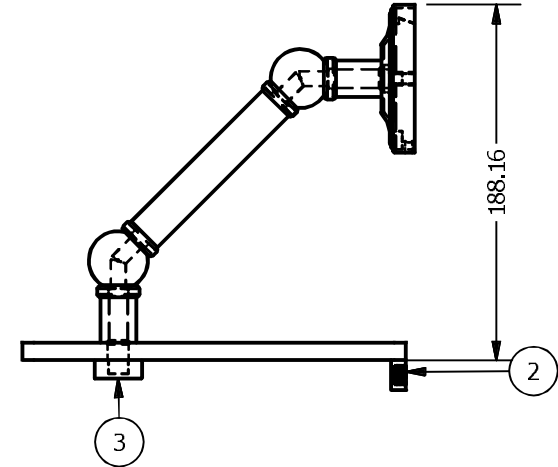

2

1

PR-1-24			
ITEM	QTY	PART NUMBER	DESCRIPTION
1	2	BPPR	BACKPLATE
2	2	CARD-58	CAP
3	2	CARD-1	CAP
4	4	PSRD-1	Neck
5	8	CRRD2-34	DOUBLE CHECK RING
6	4	BL2TD-135-1.25	2 TAP FOR GLASS SHELF
7	1	GLRT-8X24	GLASS
8	2	TU-34-4	TUBE

**APPROVED FOR PRODUCTION**

By: RICHARD PAUL  
Date: 9-21-18

UNLESS OTHERWISE SPECIFIED

.X	± .3mm
.XX	± .15mm
.XXX	± .008mm

UNIT IS IN MM.

DRAWN	9-21-18	IM	MATERIAL:	BRASS
CHECKED	9-21-18	P.D.	DESCRIPTION:	
APPROVED	9-21-18	R.A.	Prestige Regal Collection 24 Inch Floating Glass Shelf	

THIRD ANGLE PROJECTION

FINISH	TBD
QTY	TBD
DRAWING NO.	REV
PR-1-24	0
SCALE	1.5:1 SHEET: 1 OF 1 A4

2

1