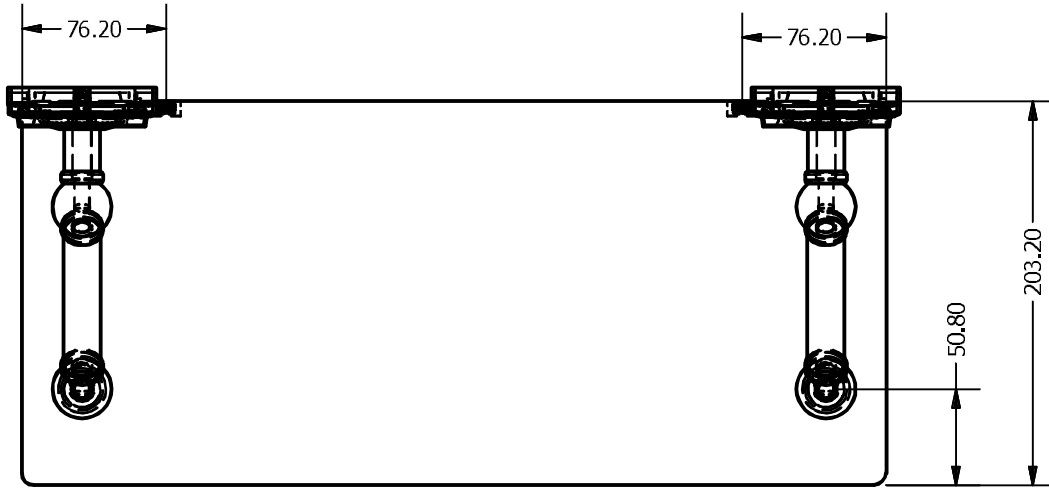

2

1

APPROVED FOR PRODUCTION

By: RICHARD PAUL
Date: 9-21-18

UNLESS OTHERWISE SPECIFIED

.X ±.3mm

.XX ±.15mm

.XXX ±.008mm

UNIT IS IN MM.

DRAWN 9-21-18 IM

CHECKED 9-21-18 P.D.

APPROVED 9-21-18 R.A.

MATERIAL: BRASS

DESCRIPTION:

FINISH TBD

QTY TBD

DRAWING NO.

PR-1-18

REV

0

Prestige Regal Collection
18 Inch Floating Glass Shelf

SCALE 1.5:1 SHEET: 1 OF 1 A4

2

1