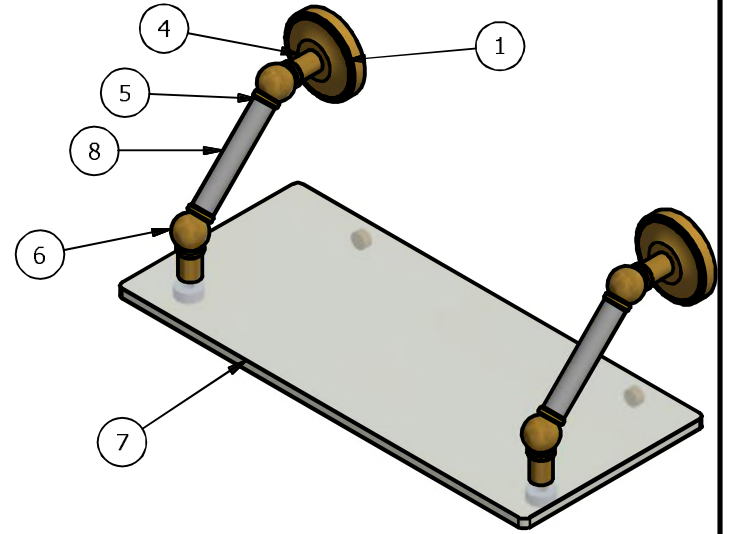

2

1

APPROVED FOR PRODUCTION

By: RICHARD PAUL
Date: 9-21-18

UNLESS OTHERWISE SPECIFIED

.X ±.3mm

.XX ±.15mm

.XXX ±.008mm

UNIT IS IN MM.

DRAWN 9-21-18 IM

CHECKED 9-21-18 P.D.

APPROVED 9-21-18 R.A.

MATERIAL: BRASS

DESCRIPTION:

FINISH TBD

QTY TBD

DRAWING NO.

PR-1-18

REV

0

Prestige Regal Collection
18 Inch Floating Glass Shelf

SCALE 1.5:1 SHEET: 1 OF 1 A4

2

1