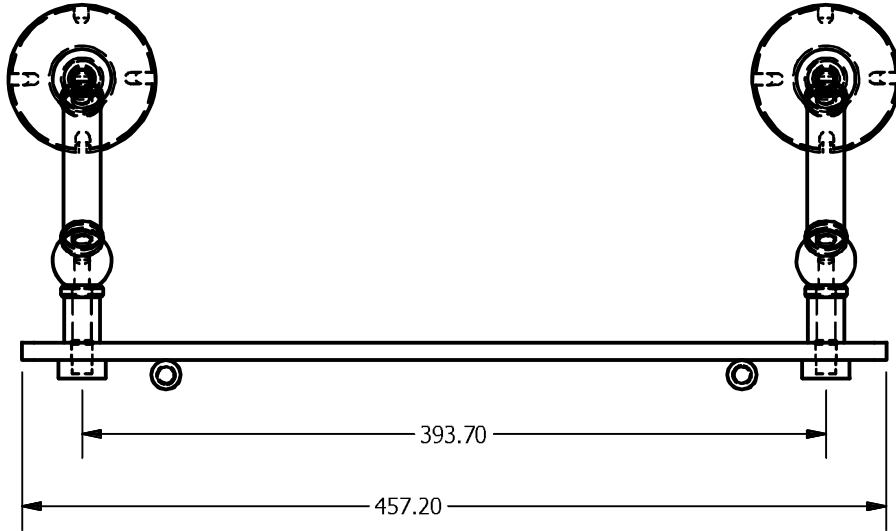

2

1

APPROVED FOR PRODUCTION

By: RICHARD PAUL
Date: 9-21-18

UNLESS OTHERWISE SPECIFIED

.X ±.3mm

.XX ±.15mm

.XXX ±.008mm

UNIT IS IN MM.

DRAWN 9-21-18 IM

CHECKED 9-21-18 P.D.

APPROVED 9-21-18 R.A.

MATERIAL: BRASS

DESCRIPTION:

FINISH TBD

QTY TBD

DRAWING NO.

PR-1-18

REV

0

Prestige Regal Collection
18 Inch Floating Glass Shelf

SCALE 1.5:1 SHEET: 1 OF 1 A4

2

1