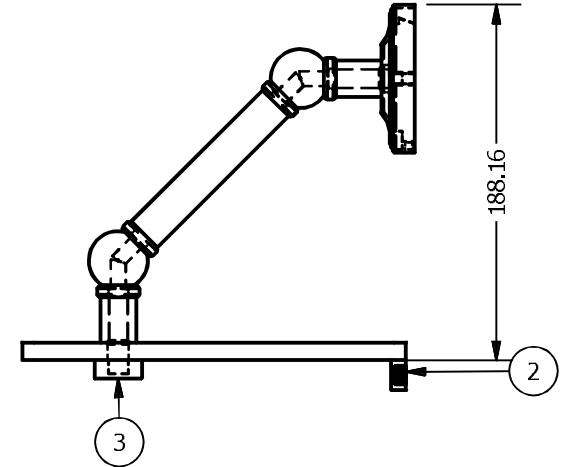

2

1

APPROVED FOR PRODUCTION

By: RICHARD PAUL
Date: 9-21-18

UNLESS OTHERWISE SPECIFIED

.X ±.3mm

.XX ±.15mm

.XXX ±.008mm

UNIT IS IN MM.

DRAWN 9-21-18 IM

CHECKED 9-21-18 P.D.

APPROVED 9-21-18 R.A.

MATERIAL: BRASS

DESCRIPTION:

FINISH TBD

QTY TBD

DRAWING NO.

PR-1-18

REV

0

Prestige Regal Collection
18 Inch Floating Glass Shelf

SCALE 1.5:1 SHEET: 1 OF 1 A4

2

1